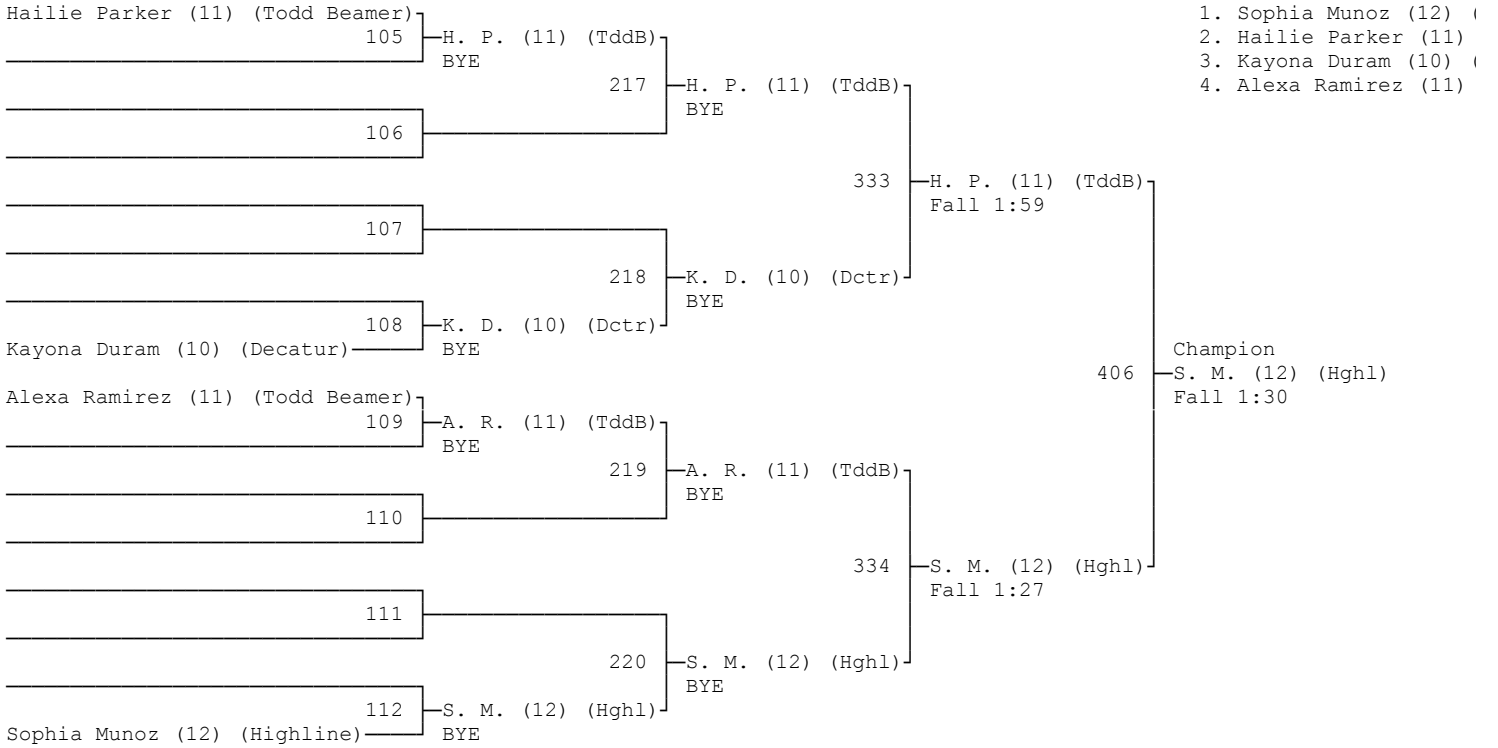

WCDIII A Girls Wrestling Tournament

Jump to [Team scores](#)

Jump to bracket:			
100	105	110	115
120	125	130	135
140	145	155	170
190	235		

Team scores ([back to top](#))

Team name	Score	Finalists	Placers	Wins	Losses	P Falls	T Falls	M Decs
Federal Way (FdrW)	204.0	4	13	29	22	24	0	0
Todd Beamer (TddB)	158.0	4	11	24	22	17	0	0
Sequim (Sqm)	145.0	3	8	26	11	12	0	0
Decatur (Dctr)	87.0	3	5	12	11	7	0	0
Kent-Meridian (KntM)	82.0	2	5	13	13	8	0	0
Highline (Hghl)	70.0	1	4	11	8	10	0	0
Kentwood (Kntw)	68.0	2	4	10	7	5	0	1
Evergreen (EvrG)	66.0	2	4	10	4	5	0	0
Port Townsend (PrtT)	61.0	1	4	11	5	7	0	0
Thomas Jefferson (ThmJ)	52.5	2	3	7	10	3	1	1
Kingston (Kngs)	38.0	1	2	6	2	3	0	0
Hazen (Hzn)	30.0	1	2	4	5	3	0	0
Kentridge (KntR)	30.0	1	2	4	3	2	0	0
North Kitsap (NrtK)	21.0	0	2	5	7	4	0	0
Bellevue Christian (Blc)	18.0	0	1	4	2	3	0	0
Lindbergh (Lndb)	18.0	0	1	4	1	2	0	0
Bremerton (Brmr)	16.0	1	1	1	1	1	0	0
Olympic (Olym)	8.0	0	1	2	5	0	0	1
Mount Rainier (MntR)	5.0	0	1	1	3	0	0	1
North Mason (NrtM)	5.0	0	1	0	2	0	0	0
Tyee (Tyee)	0.0	0	0	0	2	0	0	0

135 (back to top)

145 (back to top)

- 1. Siomarra Santie
- 2. Cynari Green (9)
- 3. Savannah Fowler
- 4. Rachael Marsh (9)

155 (back to top)

- 1. Raven Svenc
- 2. Megan Doughe
- 3. Andrea Kienl
- 4. Fernanda Car
- 5. Riley Zook (
- 6. Nakea Ridder

170 (back to top)

190 (back to top)

L-361	389	Fifth None
-------	-----	---------------

L-362

235 (back to top)

L-363	391	Fifth None
-------	-----	---------------

L-364