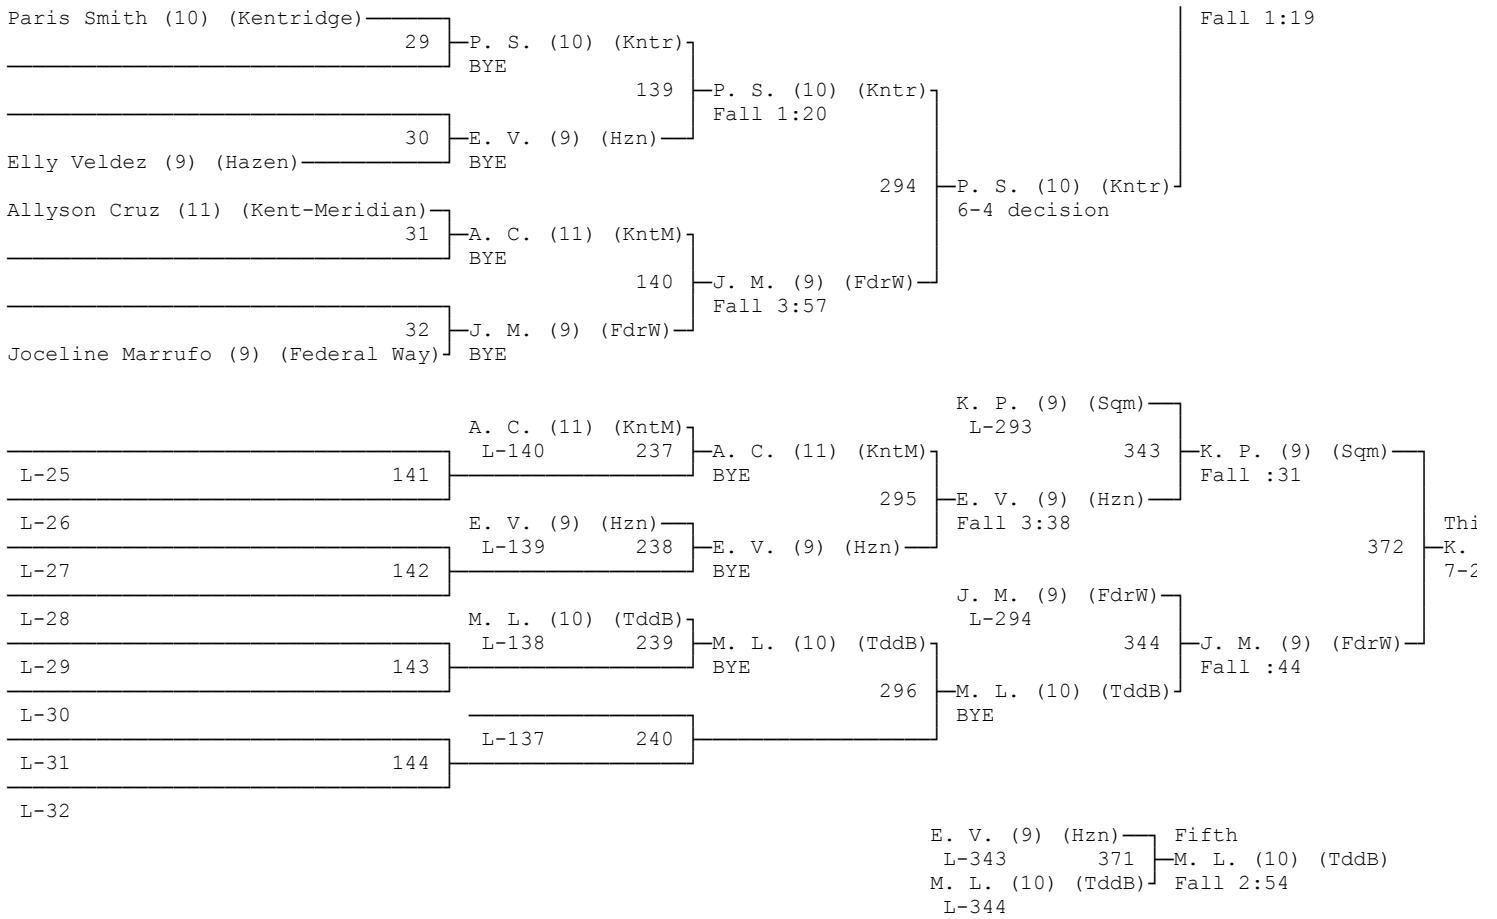

WCDIII A Girls Wrestling Tournament

Jump to [Team scores](#)

Jump to bracket:			
100	105	110	115
120	125	130	135
140	145	155	170
190	235		

Team scores ([back to top](#))

Team name	Score	Finalists	Placers	Wins	Losses	P Falls	T Falls	M Decs
Federal Way (FdrW)	204.0	4	13	29	22	24	0	0
Todd Beamer (TddB)	158.0	4	11	24	22	17	0	0
Sequim (Sqm)	145.0	3	8	26	11	12	0	0
Decatur (Dctr)	87.0	3	5	12	11	7	0	0
Kent-Meridian (KntM)	82.0	2	5	13	13	8	0	0
Highline (Hghl)	70.0	1	4	11	8	10	0	0
Kentwood (Kntw)	68.0	2	4	10	7	5	0	1
Evergreen (EvrG)	66.0	2	4	10	4	5	0	0
Port Townsend (PrtT)	61.0	1	4	11	5	7	0	0
Thomas Jefferson (ThmJ)	52.5	2	3	7	10	3	1	1
Kingston (Kngs)	38.0	1	2	6	2	3	0	0
Hazen (Hzn)	30.0	1	2	4	5	3	0	0
Kentridge (KntR)	30.0	1	2	4	3	2	0	0
North Kitsap (NrtK)	21.0	0	2	5	7	4	0	0
Bellevue Christian (Blc)	18.0	0	1	4	2	3	0	0
Lindbergh (Lndb)	18.0	0	1	4	1	2	0	0
Bremerton (Brmr)	16.0	1	1	1	1	1	0	0
Olympic (Olym)	8.0	0	1	2	5	0	0	1
Mount Rainier (MntR)	5.0	0	1	1	3	0	0	1
North Mason (NrtM)	5.0	0	1	0	2	0	0	0
Tyee (Tyee)	0.0	0	0	0	2	0	0	0

100 ([back to top](#))

105 (back to top)

110 (back to top)

115 (back to top)

120 (back to top)

125 (back to top)

130 (back to top)

1. Arian Carpio
2. Quinn Dasher
3. Anna LaPella
4. Edith Garcia
5. Kiera Phipps
6. Annika Taylor

135 (back to top)

145 (back to top)

- 1. Siomarra Santie
- 2. Cynari Green (9)
- 3. Savannah Fowler
- 4. Rachael Marsh (9)

155 (back to top)

- 1. Raven Svenc
- 2. Megan Doughe
- 3. Andrea Kienl
- 4. Fernanda Car
- 5. Riley Zook (
- 6. Nakea Ridder

170 (back to top)

190 (back to top)

L-361	389	Fifth None
-------	-----	---------------

L-362

235 (back to top)

L-363	391	Fifth None
-------	-----	---------------

L-364