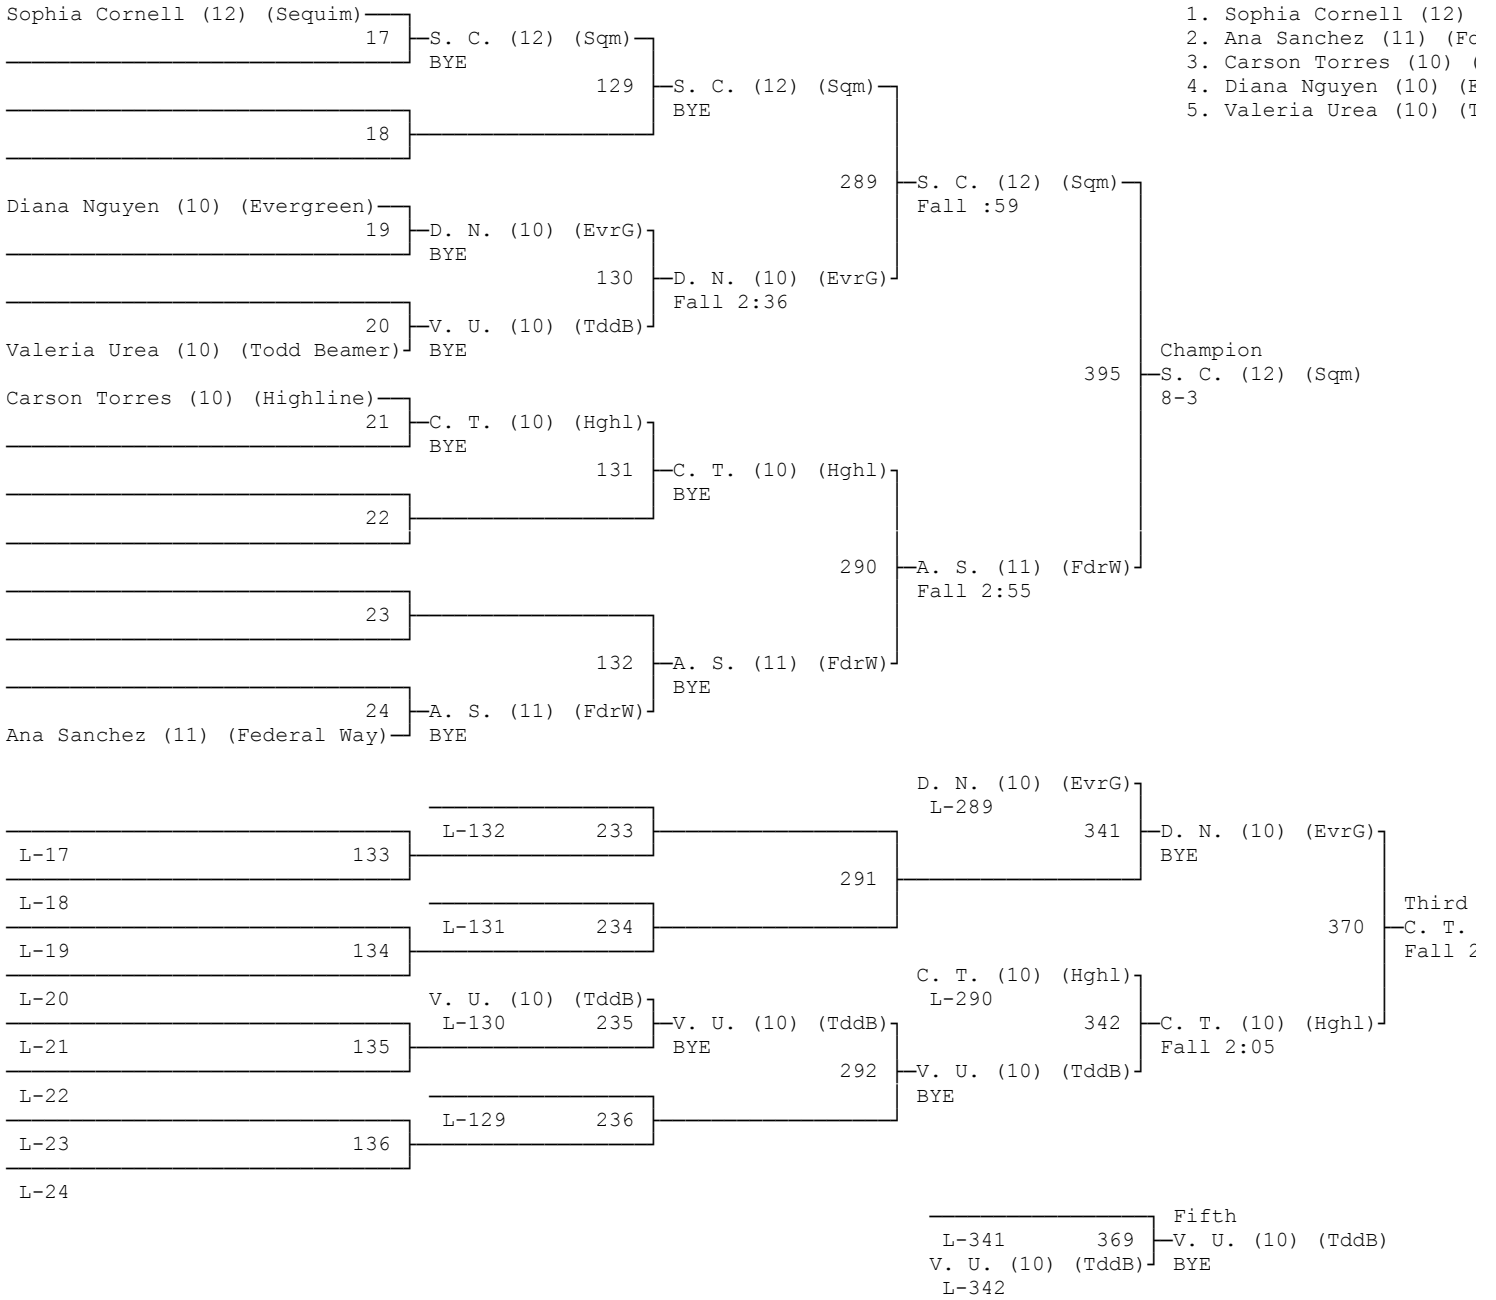

WCDIII A Girls Wrestling Tournament

Jump to [Team scores](#)

Jump to bracket:			
100	105	110	115
120	125	130	135
140	145	155	170
190	235		

Team scores ([back to top](#))

Team name	Score	Finalists	Placers	Wins	Losses	P Falls	T Falls	M Decs
Federal Way (FdrW)	204.0	4	13	29	22	24	0	0
Todd Beamer (TddB)	158.0	4	11	24	22	17	0	0
Sequim (Sqm)	145.0	3	8	26	11	12	0	0
Decatur (Dctr)	87.0	3	5	12	11	7	0	0
Kent-Meridian (KntM)	82.0	2	5	13	13	8	0	0
Highline (Hghl)	70.0	1	4	11	8	10	0	0
Kentwood (Kntw)	68.0	2	4	10	7	5	0	1
Evergreen (EvrG)	66.0	2	4	10	4	5	0	0
Port Townsend (PrtT)	61.0	1	4	11	5	7	0	0
Thomas Jefferson (ThmJ)	52.5	2	3	7	10	3	1	1
Kingston (Kngs)	38.0	1	2	6	2	3	0	0
Hazen (Hzn)	30.0	1	2	4	5	3	0	0
Kentridge (KntR)	30.0	1	2	4	3	2	0	0
North Kitsap (NrtK)	21.0	0	2	5	7	4	0	0
Bellevue Christian (Blc)	18.0	0	1	4	2	3	0	0
Lindbergh (Lndb)	18.0	0	1	4	1	2	0	0
Bremerton (Brmr)	16.0	1	1	1	1	1	0	0
Olympic (Olym)	8.0	0	1	2	5	0	0	1
Mount Rainier (MntR)	5.0	0	1	1	3	0	0	1
North Mason (NrtM)	5.0	0	1	0	2	0	0	0
Tyee (Tyee)	0.0	0	0	0	2	0	0	0

100 ([back to top](#))

105 (back to top)

110 (back to top)

115 (back to top)

120 (back to top)

125 (back to top)

130 (back to top)

1. Arian Carpio
2. Quinn Dasher
3. Anna LaPella
4. Edith Garcia
5. Kiera Phipps
6. Annika Taylor

135 (back to top)

145 (back to top)

- 1. Siomarra Santie
- 2. Cynari Green (9)
- 3. Savannah Fowler
- 4. Rachael Marsh (9)

155 (back to top)

- 1. Raven Svenc
- 2. Megan Doughe
- 3. Andrea Kienl
- 4. Fernanda Car
- 5. Riley Zook (
- 6. Nakea Ridder