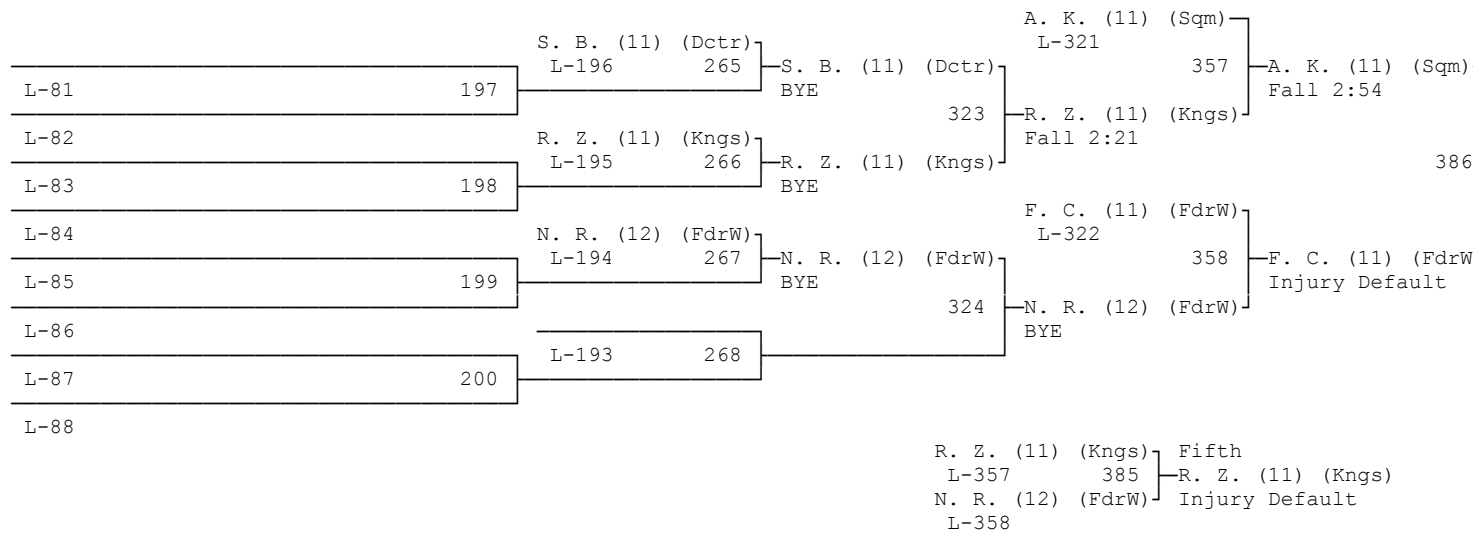

WCDIII A Girls Wrestling Tournament

Jump to [Team scores](#)

Jump to bracket:			
100	105	110	115
120	125	130	135
140	145	155	170
190	235		

Team scores ([back to top](#))

Team name	Score	Finalists	Placers	Wins	Losses	P Falls	T Falls	M Decs
Federal Way (FdrW)	204.0	4	13	29	22	24	0	0
Todd Beamer (TddB)	158.0	4	11	24	22	17	0	0
Sequim (Sqm)	145.0	3	8	26	11	12	0	0
Decatur (Dctr)	87.0	3	5	12	11	7	0	0
Kent-Meridian (KntM)	82.0	2	5	13	13	8	0	0
Highline (Hghl)	70.0	1	4	11	8	10	0	0
Kentwood (Kntw)	68.0	2	4	10	7	5	0	1
Evergreen (EvrG)	66.0	2	4	10	4	5	0	0
Port Townsend (PrtT)	61.0	1	4	11	5	7	0	0
Thomas Jefferson (ThmJ)	52.5	2	3	7	10	3	1	1
Kingston (Kngs)	38.0	1	2	6	2	3	0	0
Hazen (Hzn)	30.0	1	2	4	5	3	0	0
Kentridge (KntR)	30.0	1	2	4	3	2	0	0
North Kitsap (NrtK)	21.0	0	2	5	7	4	0	0
Bellevue Christian (Blc)	18.0	0	1	4	2	3	0	0
Lindbergh (Lndb)	18.0	0	1	4	1	2	0	0
Bremerton (Brmr)	16.0	1	1	1	1	1	0	0
Olympic (Olym)	8.0	0	1	2	5	0	0	1
Mount Rainier (MntR)	5.0	0	1	1	3	0	0	1
North Mason (NrtM)	5.0	0	1	0	2	0	0	0
Tyee (Tyee)	0.0	0	0	0	2	0	0	0

135 (back to top)

145 (back to top)

- 1. Siomarra Santie
- 2. Cynari Green (9)
- 3. Savannah Fowler
- 4. Rachael Marsh (9)

155 (back to top)

- 1. Raven Svenc
- 2. Megan Doughe
- 3. Andrea Kienl
- 4. Fernanda Car
- 5. Riley Zook (
- 6. Nakea Ridder

170 (back to top)

190 (back to top)

L-361	389	Fifth None
-------	-----	---------------

L-362

235 (back to top)

L-363	391	Fifth None
-------	-----	---------------

L-364