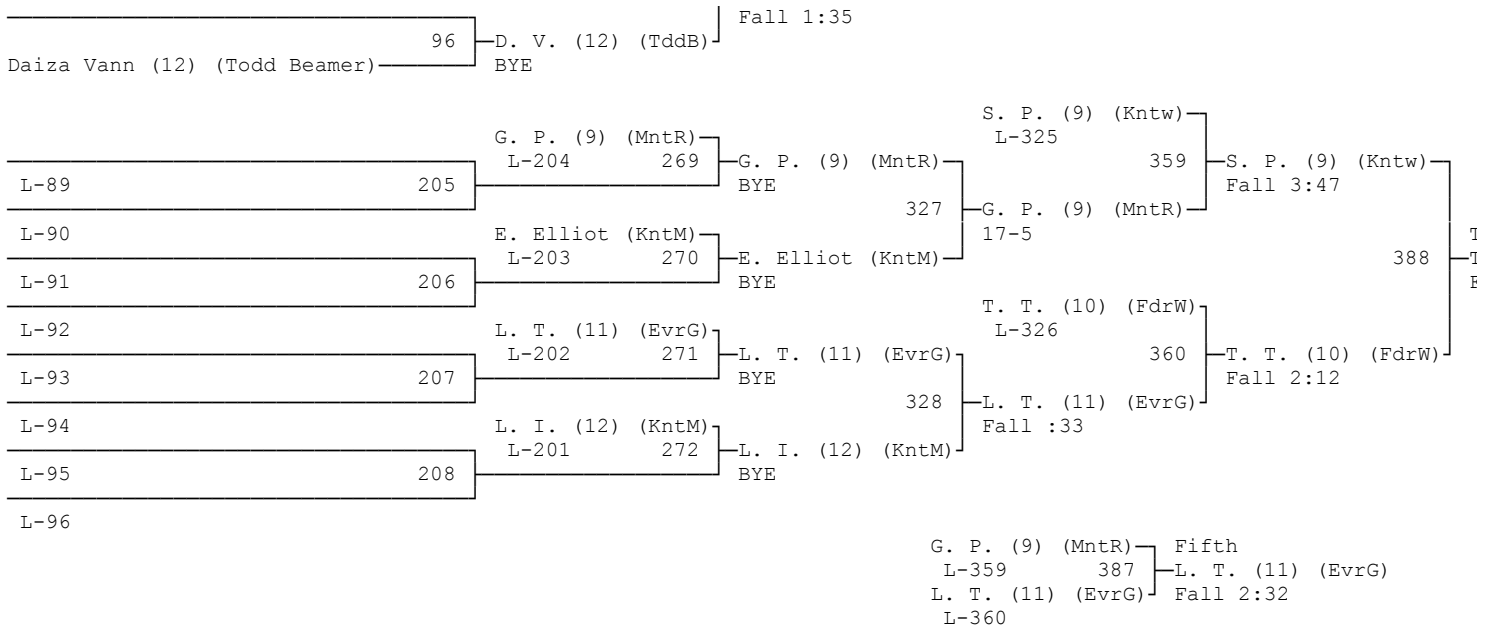

135 (back to top)

145 (back to top)

- 1. Siomarra Santie
- 2. Cynari Green (9)
- 3. Savannah Fowler
- 4. Rachael Marsh (9)

155 (back to top)

- 1. Raven Svenc
- 2. Megan Doughe
- 3. Andrea Kienl
- 4. Fernanda Car
- 5. Riley Zook (
- 6. Nakea Ridder

170 (back to top)

190 (back to top)

L-361	389	Fifth None
-------	-----	---------------

L-362

235 (back to top)

L-363	391	Fifth None
-------	-----	---------------

L-364