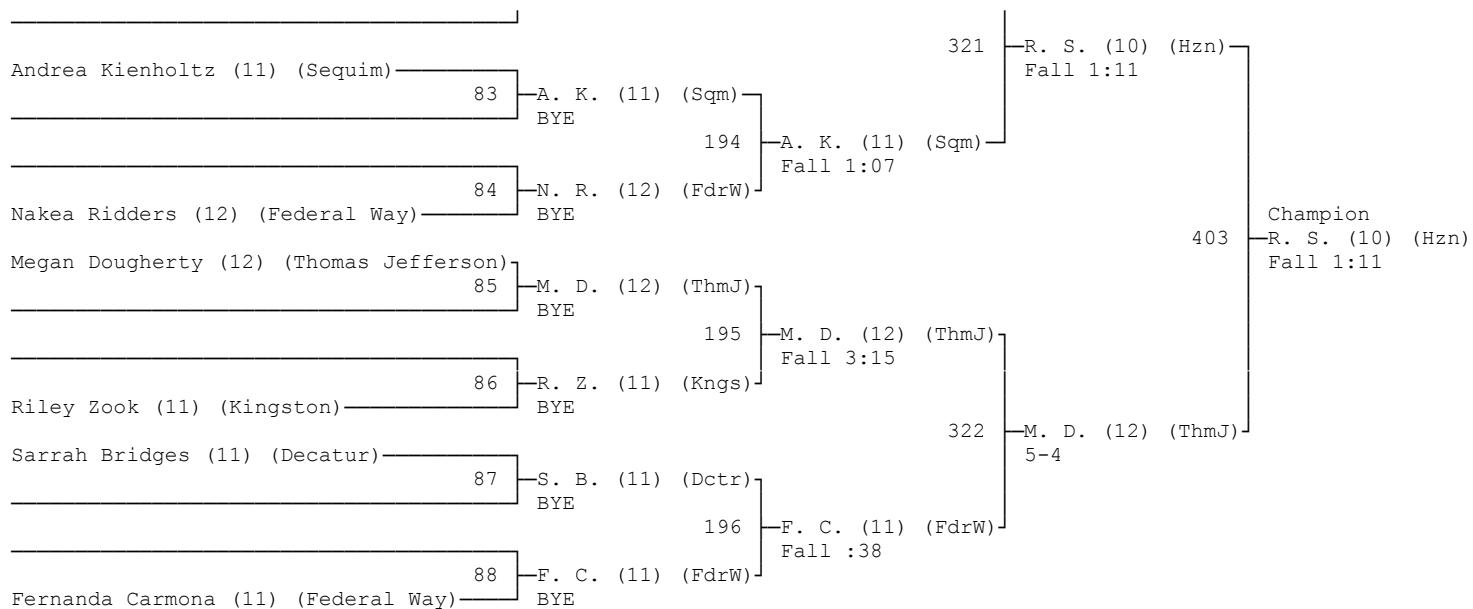

WCDIII A Girls Wrestling Tournament

Jump to [Team scores](#)

Jump to bracket:			
100	105	110	115
120	125	130	135
140	145	155	170
190	235		

Team scores ([back to top](#))

Team name	Score	Finalists	Placers	Wins	Losses	P Falls	T Falls	M Decs
Federal Way (FdrW)	204.0	4	13	29	22	24	0	0
Todd Beamer (TddB)	158.0	4	11	24	22	17	0	0
Sequim (Sqm)	145.0	3	8	26	11	12	0	0
Decatur (Dctr)	87.0	3	5	12	11	7	0	0
Kent-Meridian (KntM)	82.0	2	5	13	13	8	0	0
Highline (Hghl)	70.0	1	4	11	8	10	0	0
Kentwood (Kntw)	68.0	2	4	10	7	5	0	1
Evergreen (EvrG)	66.0	2	4	10	4	5	0	0
Port Townsend (PrtT)	61.0	1	4	11	5	7	0	0
Thomas Jefferson (ThmJ)	52.5	2	3	7	10	3	1	1
Kingston (Kngs)	38.0	1	2	6	2	3	0	0
Hazen (Hzn)	30.0	1	2	4	5	3	0	0
Kentridge (KntR)	30.0	1	2	4	3	2	0	0
North Kitsap (NrtK)	21.0	0	2	5	7	4	0	0
Bellevue Christian (Blc)	18.0	0	1	4	2	3	0	0
Lindbergh (Lndb)	18.0	0	1	4	1	2	0	0
Bremerton (Brmr)	16.0	1	1	1	1	1	0	0
Olympic (Olym)	8.0	0	1	2	5	0	0	1
Mount Rainier (MntR)	5.0	0	1	1	3	0	0	1
North Mason (NrtM)	5.0	0	1	0	2	0	0	0
Tyee (Tyee)	0.0	0	0	0	2	0	0	0

100 ([back to top](#))

105 (back to top)

110 (back to top)

115 (back to top)

120 (back to top)

125 (back to top)

130 (back to top)

1. Arian Carpio
2. Quinn Dasher
3. Anna LaPella
4. Edith Garcia
5. Kiera Phipps
6. Annika Taylor

135 (back to top)

145 (back to top)

- 1. Siomarra Santie
- 2. Cynari Green (9)
- 3. Savannah Fowler
- 4. Rachael Marsh (9)

155 (back to top)

- 1. Raven Svenc
- 2. Megan Doughe
- 3. Andrea Kienl
- 4. Fernanda Car
- 5. Riley Zook (
- 6. Nakea Ridder

170 (back to top)

190 (back to top)

L-361	389	Fifth None
-------	-----	---------------

L-362

235 (back to top)

L-363	391	Fifth None
-------	-----	---------------

L-364