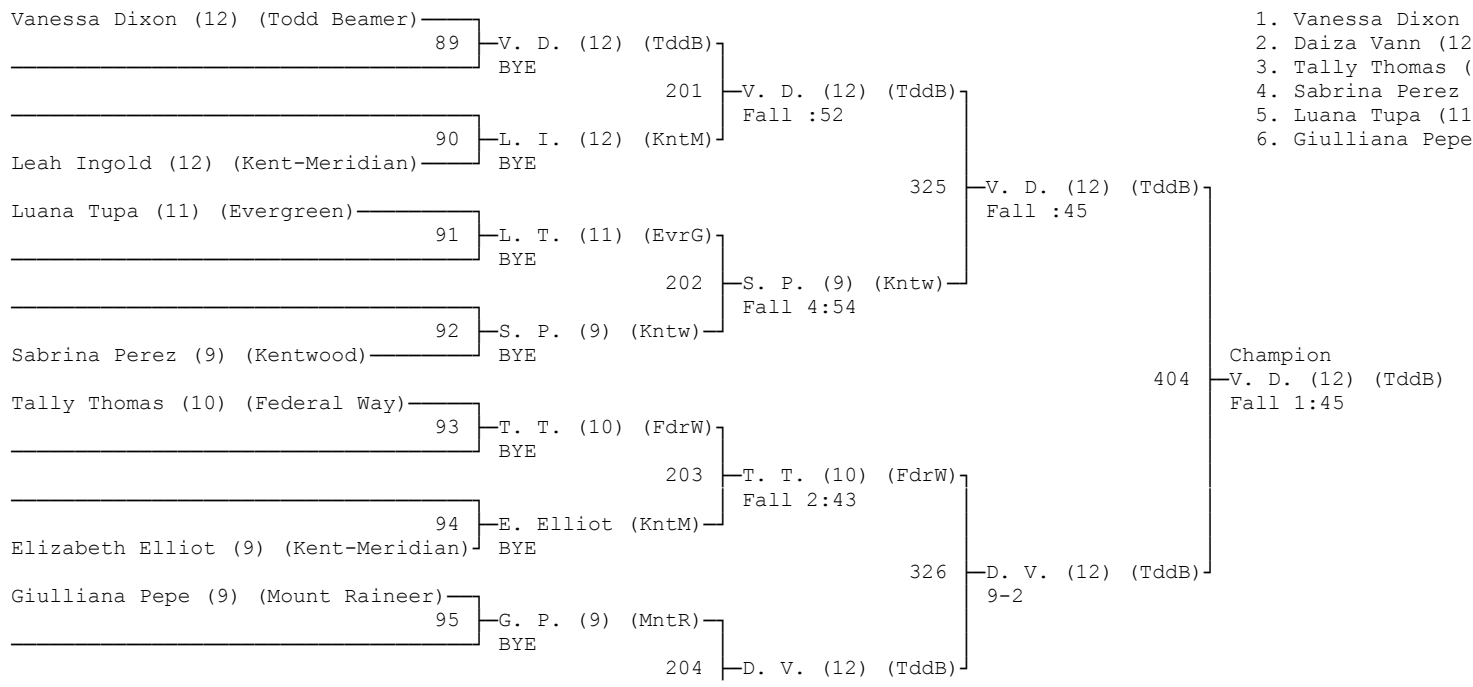

WCDIII A Girls Wrestling Tournament

Jump to [Team scores](#)

Jump to bracket:			
100	105	110	115
120	125	130	135
140	145	155	170
190	235		

Team scores ([back to top](#))

Team name	Score	Finalists	Placers	Wins	Losses	P Falls	T Falls	M Decs
Federal Way (FdrW)	204.0	4	13	29	22	24	0	0
Todd Beamer (TddB)	158.0	4	11	24	22	17	0	0
Sequim (Sqm)	145.0	3	8	26	11	12	0	0
Decatur (Dctr)	87.0	3	5	12	11	7	0	0
Kent-Meridian (KntM)	82.0	2	5	13	13	8	0	0
Highline (Hghl)	70.0	1	4	11	8	10	0	0
Kentwood (Kntw)	68.0	2	4	10	7	5	0	1
Evergreen (EvrG)	66.0	2	4	10	4	5	0	0
Port Townsend (PrtT)	61.0	1	4	11	5	7	0	0
Thomas Jefferson (ThmJ)	52.5	2	3	7	10	3	1	1
Kingston (Kngs)	38.0	1	2	6	2	3	0	0
Hazen (Hzn)	30.0	1	2	4	5	3	0	0
Kentridge (KntR)	30.0	1	2	4	3	2	0	0
North Kitsap (NrtK)	21.0	0	2	5	7	4	0	0
Bellevue Christian (Blc)	18.0	0	1	4	2	3	0	0
Lindbergh (Lndb)	18.0	0	1	4	1	2	0	0
Bremerton (Brmr)	16.0	1	1	1	1	1	0	0
Olympic (Olym)	8.0	0	1	2	5	0	0	1
Mount Rainier (MntR)	5.0	0	1	1	3	0	0	1
North Mason (NrtM)	5.0	0	1	0	2	0	0	0
Tyee (Tyee)	0.0	0	0	0	2	0	0	0

100 ([back to top](#))

105 (back to top)

110 (back to top)

115 (back to top)

120 (back to top)

125 (back to top)

130 (back to top)

1. Arian Carpio
2. Quinn Dasher
3. Anna LaPella
4. Edith Garcia
5. Kiera Phipps
6. Annika Taylor

135 (back to top)

145 (back to top)

- 1. Siomarra Santie
- 2. Cynari Green (9)
- 3. Savannah Fowler
- 4. Rachael Marsh (9)

155 (back to top)

- 1. Raven Svenc
- 2. Megan Doughe
- 3. Andrea Kienl
- 4. Fernanda Car
- 5. Riley Zook (
- 6. Nakea Ridder

170 (back to top)

190 (back to top)

L-361	389	Fifth None
-------	-----	---------------

L-362

235 (back to top)

L-363	391	Fifth None
-------	-----	---------------

L-364