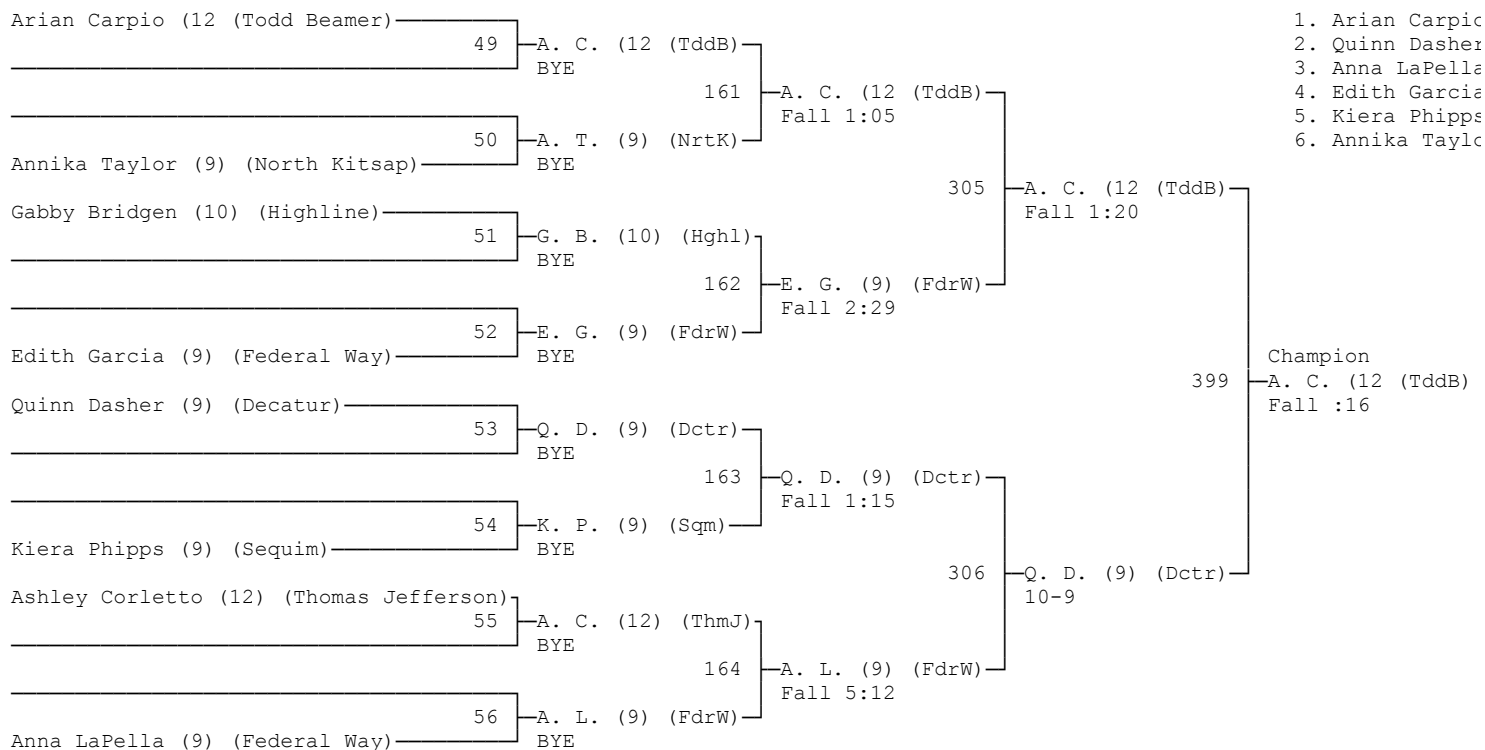

WCDIII A Girls Wrestling Tournament

Jump to [Team scores](#)

Jump to bracket:			
100	105	110	115
120	125	130	135
140	145	155	170
190	235		

Team scores ([back to top](#))

Team name	Score	Finalists	Placers	Wins	Losses	P Falls	T Falls	M Decs
Federal Way (FdrW)	204.0	4	13	29	22	24	0	0
Todd Beamer (TddB)	158.0	4	11	24	22	17	0	0
Sequim (Sqm)	145.0	3	8	26	11	12	0	0
Decatur (Dctr)	87.0	3	5	12	11	7	0	0
Kent-Meridian (KntM)	82.0	2	5	13	13	8	0	0
Highline (Hghl)	70.0	1	4	11	8	10	0	0
Kentwood (Kntw)	68.0	2	4	10	7	5	0	1
Evergreen (EvrG)	66.0	2	4	10	4	5	0	0
Port Townsend (PrtT)	61.0	1	4	11	5	7	0	0
Thomas Jefferson (ThmJ)	52.5	2	3	7	10	3	1	1
Kingston (Kngs)	38.0	1	2	6	2	3	0	0
Hazen (Hzn)	30.0	1	2	4	5	3	0	0
Kentridge (KntR)	30.0	1	2	4	3	2	0	0
North Kitsap (NrtK)	21.0	0	2	5	7	4	0	0
Bellevue Christian (Blc)	18.0	0	1	4	2	3	0	0
Lindbergh (Lndb)	18.0	0	1	4	1	2	0	0
Bremerton (Brmr)	16.0	1	1	1	1	1	0	0
Olympic (Olym)	8.0	0	1	2	5	0	0	1
Mount Rainier (MntR)	5.0	0	1	1	3	0	0	1
North Mason (NrtM)	5.0	0	1	0	2	0	0	0
Tyee (Tyee)	0.0	0	0	0	2	0	0	0

100 ([back to top](#))

105 (back to top)

110 (back to top)

115 (back to top)

120 (back to top)

125 (back to top)

130 (back to top)

1. Arian Carpio
2. Quinn Dasher
3. Anna LaPella
4. Edith Garcia
5. Kiera Phipps
6. Annika Taylor

135 (back to top)

145 (back to top)

- 1. Siomarra Santie
- 2. Cynari Green (9)
- 3. Savannah Fowler
- 4. Rachael Marsh (9)

155 (back to top)

- 1. Raven Svenc
- 2. Megan Doughe
- 3. Andrea Kienl
- 4. Fernanda Car
- 5. Riley Zook (
- 6. Nakea Ridder