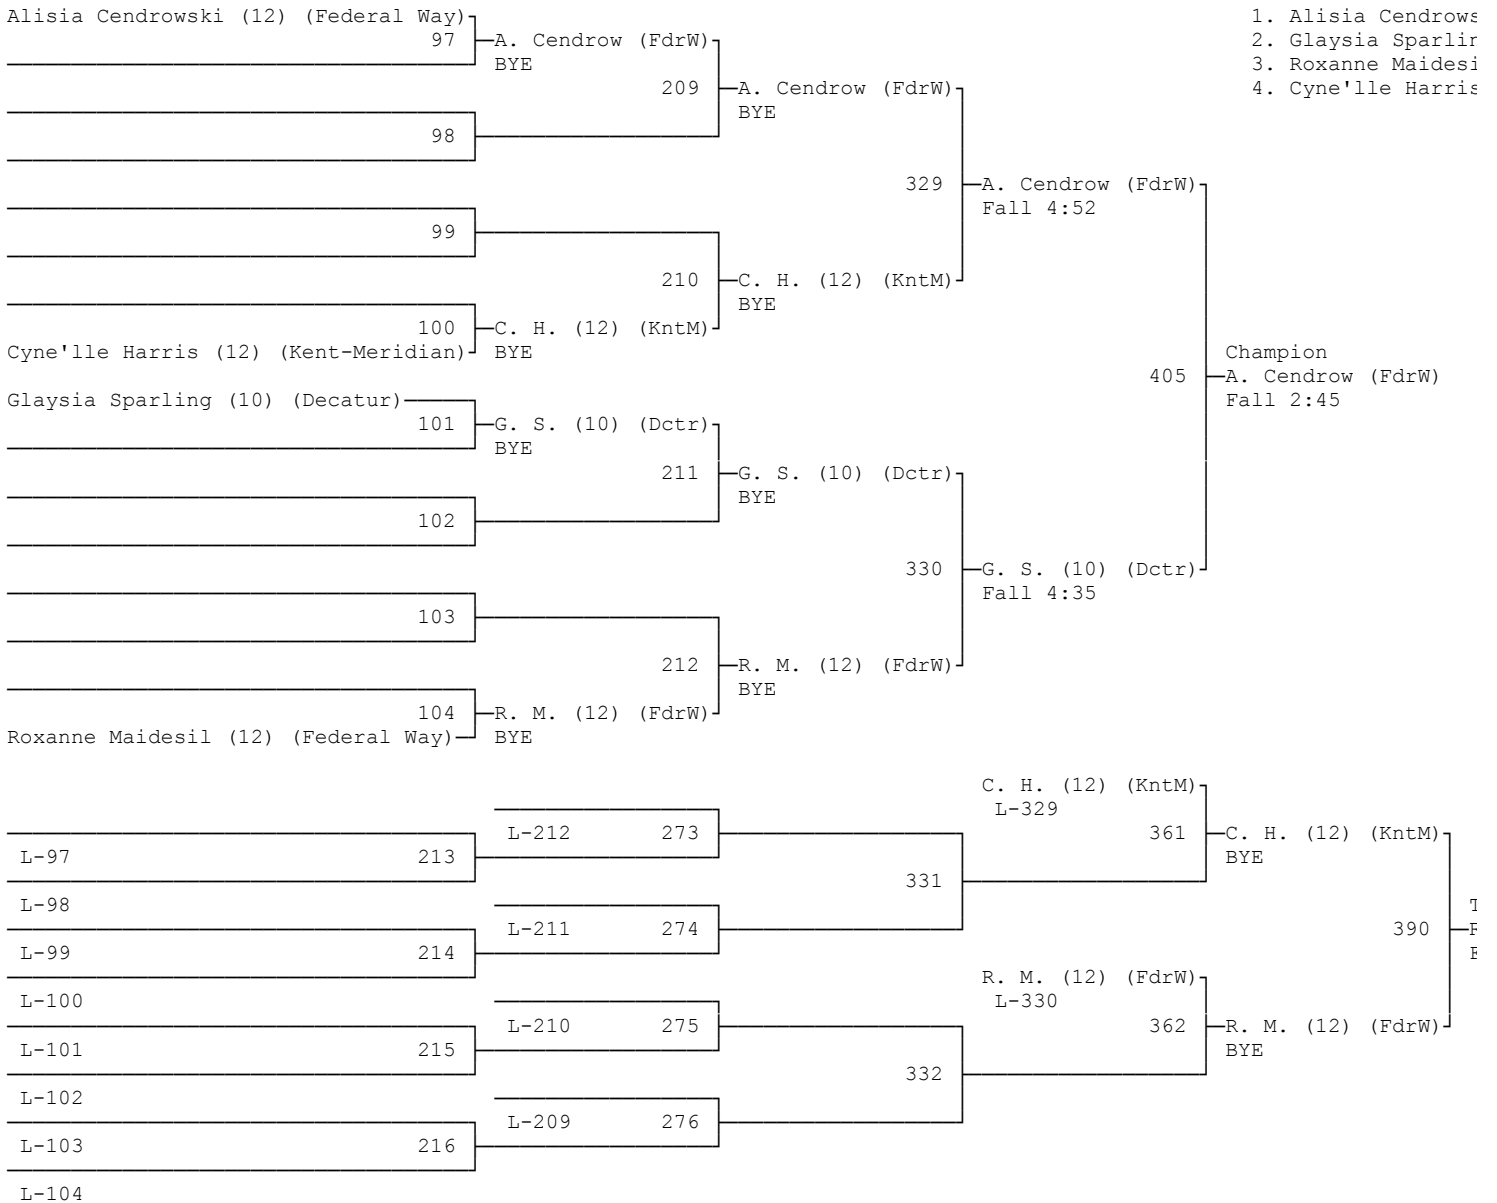

WCDIII A Girls Wrestling Tournament

Jump to [Team scores](#)

Jump to bracket:			
100	105	110	115
120	125	130	135
140	145	155	170
190	235		

Team scores ([back to top](#))

Team name	Score	Finalists	Placers	Wins	Losses	P Falls	T Falls	M Decs
Federal Way (FdrW)	204.0	4	13	29	22	24	0	0
Todd Beamer (TddB)	158.0	4	11	24	22	17	0	0
Sequim (Sqm)	145.0	3	8	26	11	12	0	0
Decatur (Dctr)	87.0	3	5	12	11	7	0	0
Kent-Meridian (KntM)	82.0	2	5	13	13	8	0	0
Highline (Hghl)	70.0	1	4	11	8	10	0	0
Kentwood (Kntw)	68.0	2	4	10	7	5	0	1
Evergreen (EvrG)	66.0	2	4	10	4	5	0	0
Port Townsend (PrtT)	61.0	1	4	11	5	7	0	0
Thomas Jefferson (ThmJ)	52.5	2	3	7	10	3	1	1
Kingston (Kngs)	38.0	1	2	6	2	3	0	0
Hazen (Hzn)	30.0	1	2	4	5	3	0	0
Kentridge (KntR)	30.0	1	2	4	3	2	0	0
North Kitsap (NrtK)	21.0	0	2	5	7	4	0	0
Bellevue Christian (Blc)	18.0	0	1	4	2	3	0	0
Lindbergh (Lndb)	18.0	0	1	4	1	2	0	0
Bremerton (Brmr)	16.0	1	1	1	1	1	0	0
Olympic (Olym)	8.0	0	1	2	5	0	0	1
Mount Rainier (MntR)	5.0	0	1	1	3	0	0	1
North Mason (NrtM)	5.0	0	1	0	2	0	0	0
Tyee (Tyee)	0.0	0	0	0	2	0	0	0

100 ([back to top](#))

105 (back to top)

110 (back to top)

115 (back to top)

120 (back to top)

125 (back to top)

130 (back to top)

1. Arian Carpio
2. Quinn Dasher
3. Anna LaPella
4. Edith Garcia
5. Kiera Phipps
6. Annika Taylor

135 (back to top)

145 (back to top)

- 1. Siomarra Santie
- 2. Cynari Green (9)
- 3. Savannah Fowler
- 4. Rachael Marsh (9)

155 (back to top)

- 1. Raven Svenc
- 2. Megan Doughe
- 3. Andrea Kienl
- 4. Fernanda Car
- 5. Riley Zook (
- 6. Nakea Ridder

170 (back to top)

190 (back to top)

L-361	389	Fifth None
-------	-----	---------------

L-362

235 (back to top)

L-363	391	Fifth None
-------	-----	---------------

L-364