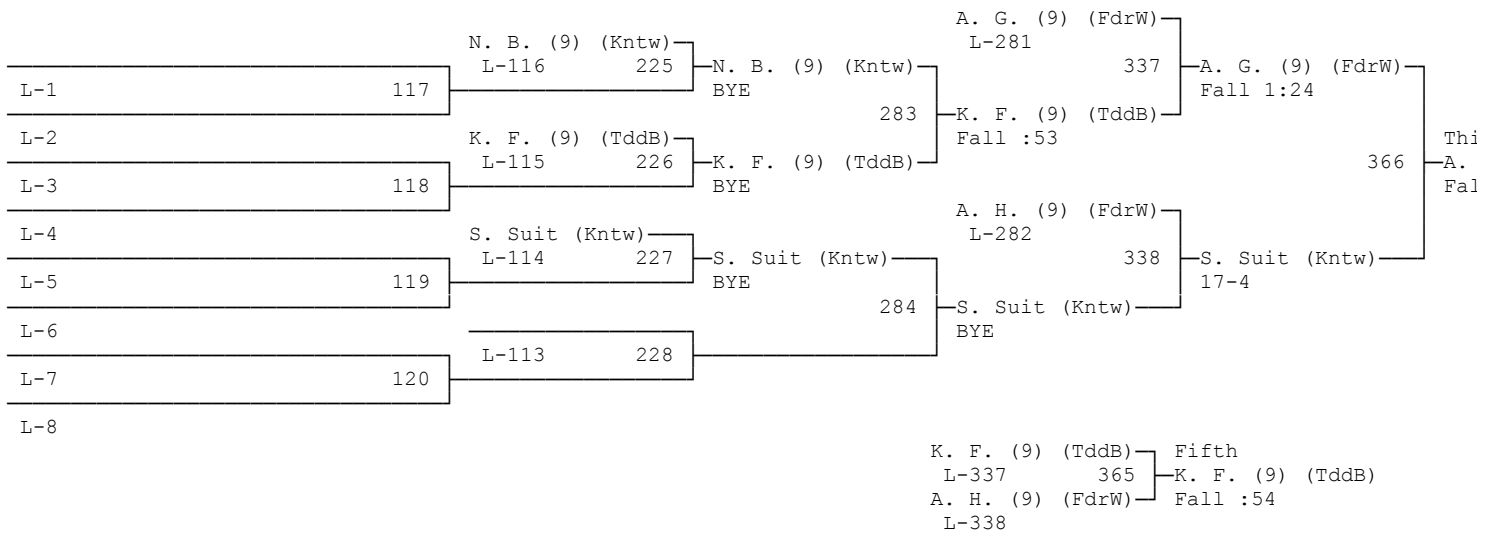

WCDIII A Girls Wrestling Tournament

Jump to [Team scores](#)

Jump to bracket:			
100	105	110	115
120	125	130	135
140	145	155	170
190	235		

Team scores ([back to top](#))

Team name	Score	Finalists	Placers	Wins	Losses	P Falls	T Falls	M Decs
Federal Way (FdrW)	204.0	4	13	29	22	24	0	0
Todd Beamer (TddB)	158.0	4	11	24	22	17	0	0
Sequim (Sqm)	145.0	3	8	26	11	12	0	0
Decatur (Dctr)	87.0	3	5	12	11	7	0	0
Kent-Meridian (KntM)	82.0	2	5	13	13	8	0	0
Highline (Hghl)	70.0	1	4	11	8	10	0	0
Kentwood (Kntw)	68.0	2	4	10	7	5	0	1
Evergreen (EvrG)	66.0	2	4	10	4	5	0	0
Port Townsend (PrtT)	61.0	1	4	11	5	7	0	0
Thomas Jefferson (ThmJ)	52.5	2	3	7	10	3	1	1
Kingston (Kngs)	38.0	1	2	6	2	3	0	0
Hazen (Hzn)	30.0	1	2	4	5	3	0	0
Kentridge (KntR)	30.0	1	2	4	3	2	0	0
North Kitsap (NrtK)	21.0	0	2	5	7	4	0	0
Bellevue Christian (Blc)	18.0	0	1	4	2	3	0	0
Lindbergh (Lndb)	18.0	0	1	4	1	2	0	0
Bremerton (Brmr)	16.0	1	1	1	1	1	0	0
Olympic (Olym)	8.0	0	1	2	5	0	0	1
Mount Rainier (MntR)	5.0	0	1	1	3	0	0	1
North Mason (NrtM)	5.0	0	1	0	2	0	0	0
Tyee (Tyee)	0.0	0	0	0	2	0	0	0

100 ([back to top](#))

105 (back to top)

110 (back to top)

115 (back to top)

120 (back to top)

125 (back to top)

130 (back to top)

1. Arian Carpio
2. Quinn Dasher
3. Anna LaPella
4. Edith Garcia
5. Kiera Phipps
6. Annika Taylor