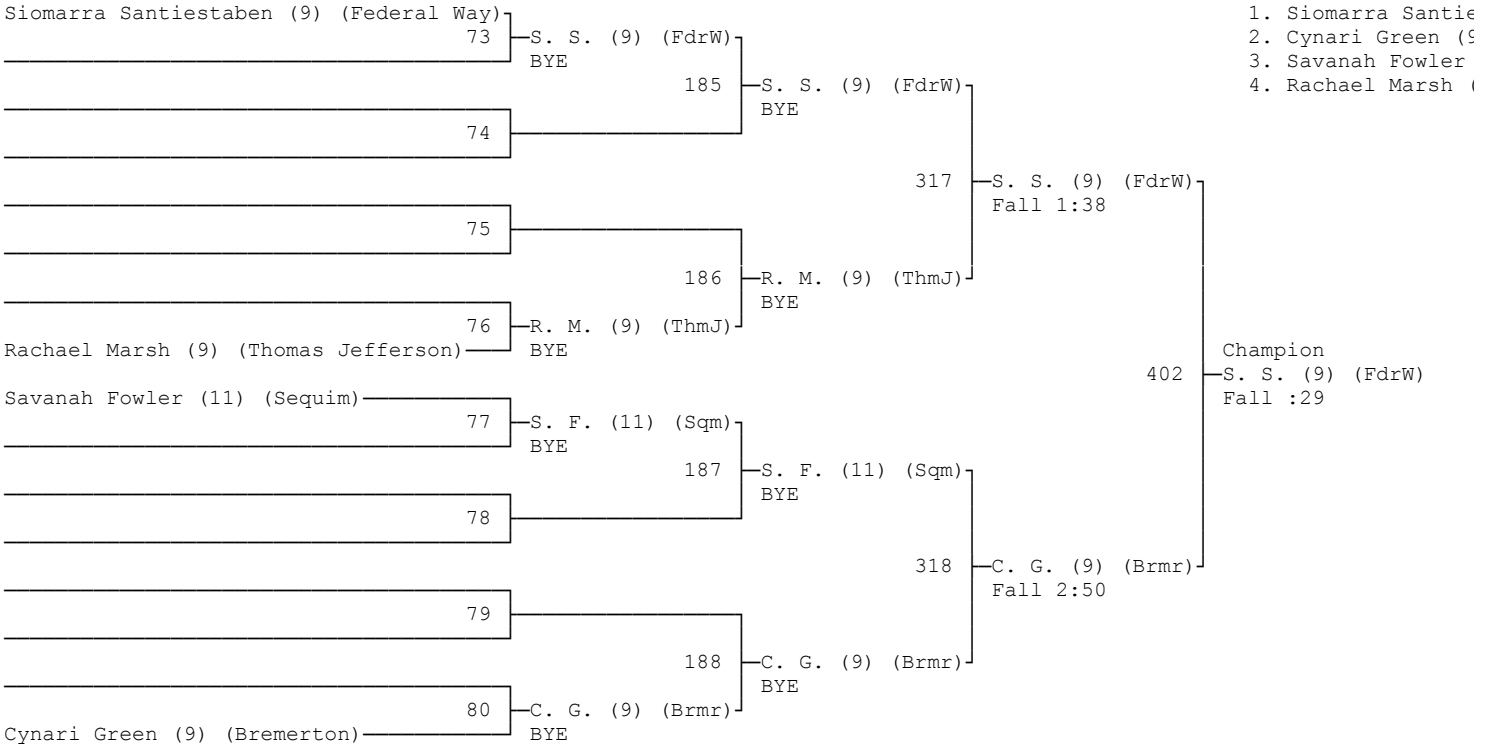

WCDIII A Girls Wrestling Tournament

Jump to [Team scores](#)

Jump to bracket:			
100	105	110	115
120	125	130	135
140	145	155	170
190	235		

Team scores ([back to top](#))

Team name	Score	Finalists	Placers	Wins	Losses	P Falls	T Falls	M Decs
Federal Way (FdrW)	204.0	4	13	29	22	24	0	0
Todd Beamer (TddB)	158.0	4	11	24	22	17	0	0
Sequim (Sqm)	145.0	3	8	26	11	12	0	0
Decatur (Dctr)	87.0	3	5	12	11	7	0	0
Kent-Meridian (KntM)	82.0	2	5	13	13	8	0	0
Highline (Hghl)	70.0	1	4	11	8	10	0	0
Kentwood (Kntw)	68.0	2	4	10	7	5	0	1
Evergreen (EvrG)	66.0	2	4	10	4	5	0	0
Port Townsend (PrtT)	61.0	1	4	11	5	7	0	0
Thomas Jefferson (ThmJ)	52.5	2	3	7	10	3	1	1
Kingston (Kngs)	38.0	1	2	6	2	3	0	0
Hazen (Hzn)	30.0	1	2	4	5	3	0	0
Kentridge (KntR)	30.0	1	2	4	3	2	0	0
North Kitsap (NrtK)	21.0	0	2	5	7	4	0	0
Bellevue Christian (Blc)	18.0	0	1	4	2	3	0	0
Lindbergh (Lndb)	18.0	0	1	4	1	2	0	0
Bremerton (Brmr)	16.0	1	1	1	1	1	0	0
Olympic (Olym)	8.0	0	1	2	5	0	0	1
Mount Rainier (MntR)	5.0	0	1	1	3	0	0	1
North Mason (NrtM)	5.0	0	1	0	2	0	0	0
Tyee (Tyee)	0.0	0	0	0	2	0	0	0

100 ([back to top](#))

105 (back to top)

110 (back to top)

115 (back to top)

120 (back to top)

125 (back to top)

130 (back to top)

1. Arian Carpio
2. Quinn Dasher
3. Anna LaPella
4. Edith Garcia
5. Kiera Phipps
6. Annika Taylor

135 (back to top)

145 (back to top)

- 1. Siomarra Santie
- 2. Cynari Green (9)
- 3. Savannah Fowler
- 4. Rachael Marsh (9)

155 (back to top)

- 1. Raven Svenc
- 2. Megan Doughe
- 3. Andrea Kienl
- 4. Fernanda Car
- 5. Riley Zook (
- 6. Nakea Ridder