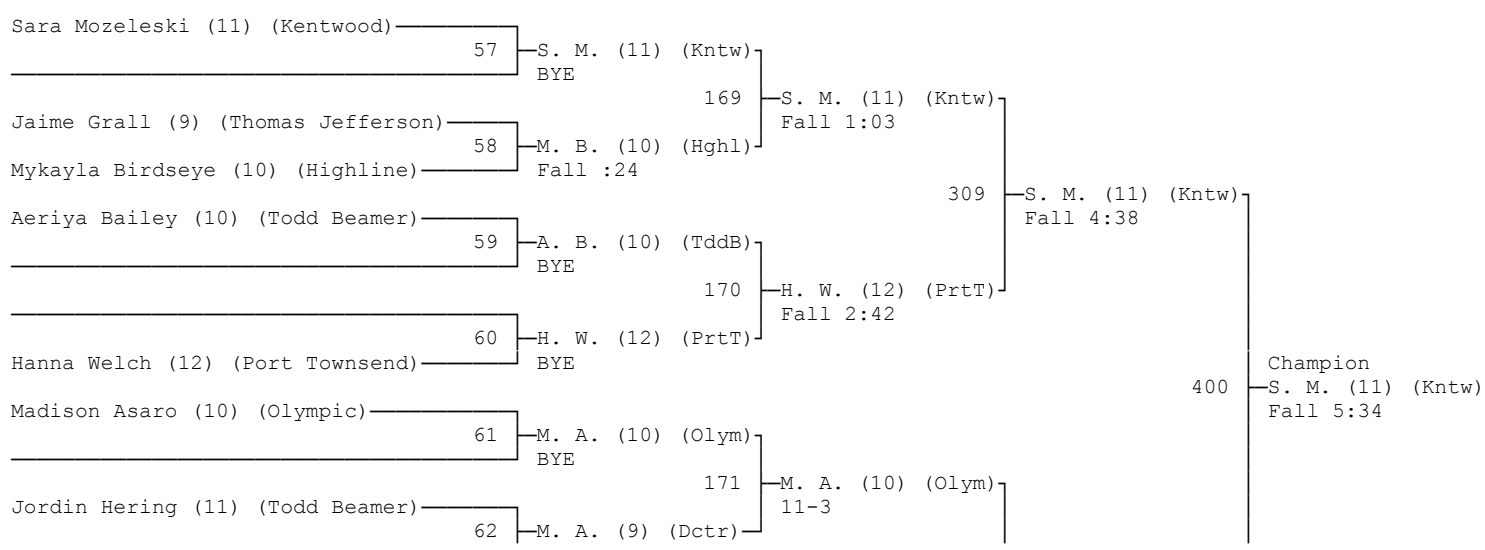

WCDIII A Girls Wrestling Tournament

Jump to [Team scores](#)

Jump to bracket:			
100	105	110	115
120	125	130	135
140	145	155	170
190	235		

Team scores ([back to top](#))

Team name	Score	Finalists	Placers	Wins	Losses	P Falls	T Falls	M Decs
Federal Way (FdrW)	204.0	4	13	29	22	24	0	0
Todd Beamer (TddB)	158.0	4	11	24	22	17	0	0
Sequim (Sqm)	145.0	3	8	26	11	12	0	0
Decatur (Dctr)	87.0	3	5	12	11	7	0	0
Kent-Meridian (KntM)	82.0	2	5	13	13	8	0	0
Highline (Hghl)	70.0	1	4	11	8	10	0	0
Kentwood (Kntw)	68.0	2	4	10	7	5	0	1
Evergreen (EvrG)	66.0	2	4	10	4	5	0	0
Port Townsend (PrtT)	61.0	1	4	11	5	7	0	0
Thomas Jefferson (ThmJ)	52.5	2	3	7	10	3	1	1
Kingston (Kngs)	38.0	1	2	6	2	3	0	0
Hazen (Hzn)	30.0	1	2	4	5	3	0	0
Kentridge (KntR)	30.0	1	2	4	3	2	0	0
North Kitsap (NrtK)	21.0	0	2	5	7	4	0	0
Bellevue Christian (Blc)	18.0	0	1	4	2	3	0	0
Lindbergh (Lndb)	18.0	0	1	4	1	2	0	0
Bremerton (Brmr)	16.0	1	1	1	1	1	0	0
Olympic (Olym)	8.0	0	1	2	5	0	0	1
Mount Rainier (MntR)	5.0	0	1	1	3	0	0	1
North Mason (NrtM)	5.0	0	1	0	2	0	0	0
Tyee (Tyee)	0.0	0	0	0	2	0	0	0

100 ([back to top](#))

105 (back to top)

110 (back to top)

115 (back to top)

120 (back to top)

125 (back to top)

130 (back to top)

1. Arian Carpio
2. Quinn Dasher
3. Anna LaPella
4. Edith Garcia
5. Kiera Phipps
6. Annika Taylor

135 (back to top)

145 (back to top)

- 1. Siomarra Santie
- 2. Cynari Green (9)
- 3. Savannah Fowler
- 4. Rachael Marsh (9)

155 (back to top)

- 1. Raven Svenc
- 2. Megan Doughe
- 3. Andrea Kienl
- 4. Fernanda Car
- 5. Riley Zook (
- 6. Nakea Ridder