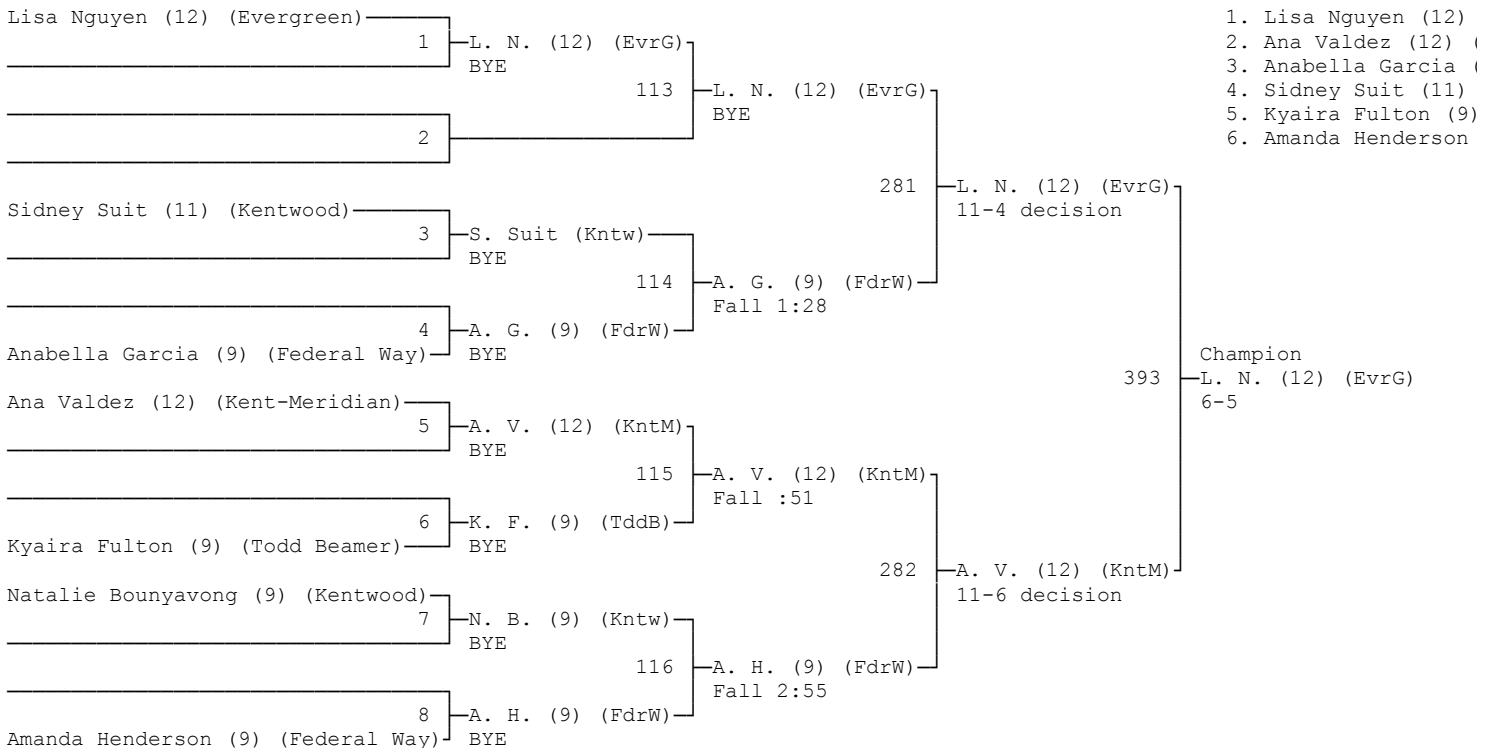

WCDIII A Girls Wrestling Tournament

Jump to [Team scores](#)

Jump to bracket:			
100	105	110	115
120	125	130	135
140	145	155	170
190	235		

Team scores ([back to top](#))

Team name	Score	Finalists	Placers	Wins	Losses	P Falls	T Falls	M Decs
Federal Way (FdrW)	204.0	4	13	29	22	24	0	0
Todd Beamer (TddB)	158.0	4	11	24	22	17	0	0
Sequim (Sqm)	145.0	3	8	26	11	12	0	0
Decatur (Dctr)	87.0	3	5	12	11	7	0	0
Kent-Meridian (KntM)	82.0	2	5	13	13	8	0	0
Highline (Hghl)	70.0	1	4	11	8	10	0	0
Kentwood (Kntw)	68.0	2	4	10	7	5	0	1
Evergreen (EvrG)	66.0	2	4	10	4	5	0	0
Port Townsend (PrtT)	61.0	1	4	11	5	7	0	0
Thomas Jefferson (ThmJ)	52.5	2	3	7	10	3	1	1
Kingston (Kngs)	38.0	1	2	6	2	3	0	0
Hazen (Hzn)	30.0	1	2	4	5	3	0	0
Kentridge (KntR)	30.0	1	2	4	3	2	0	0
North Kitsap (NrtK)	21.0	0	2	5	7	4	0	0
Bellevue Christian (Blc)	18.0	0	1	4	2	3	0	0
Lindbergh (Lndb)	18.0	0	1	4	1	2	0	0
Bremerton (Brmr)	16.0	1	1	1	1	1	0	0
Olympic (Olym)	8.0	0	1	2	5	0	0	1
Mount Rainier (MntR)	5.0	0	1	1	3	0	0	1
North Mason (NrtM)	5.0	0	1	0	2	0	0	0
Tyee (Tyee)	0.0	0	0	0	2	0	0	0

100 ([back to top](#))

105 (back to top)

110 (back to top)

115 (back to top)

120 (back to top)

125 (back to top)

130 (back to top)

1. Arian Carpio
2. Quinn Dasher
3. Anna LaPella
4. Edith Garcia
5. Kiera Phipps
6. Annika Taylor

135 (back to top)

145 (back to top)

- 1. Siomarra Santie
- 2. Cynari Green (9)
- 3. Savannah Fowler
- 4. Rachael Marsh (9)

155 (back to top)

- 1. Raven Svenc
- 2. Megan Doughe
- 3. Andrea Kienl
- 4. Fernanda Car
- 5. Riley Zook (
- 6. Nakea Ridder