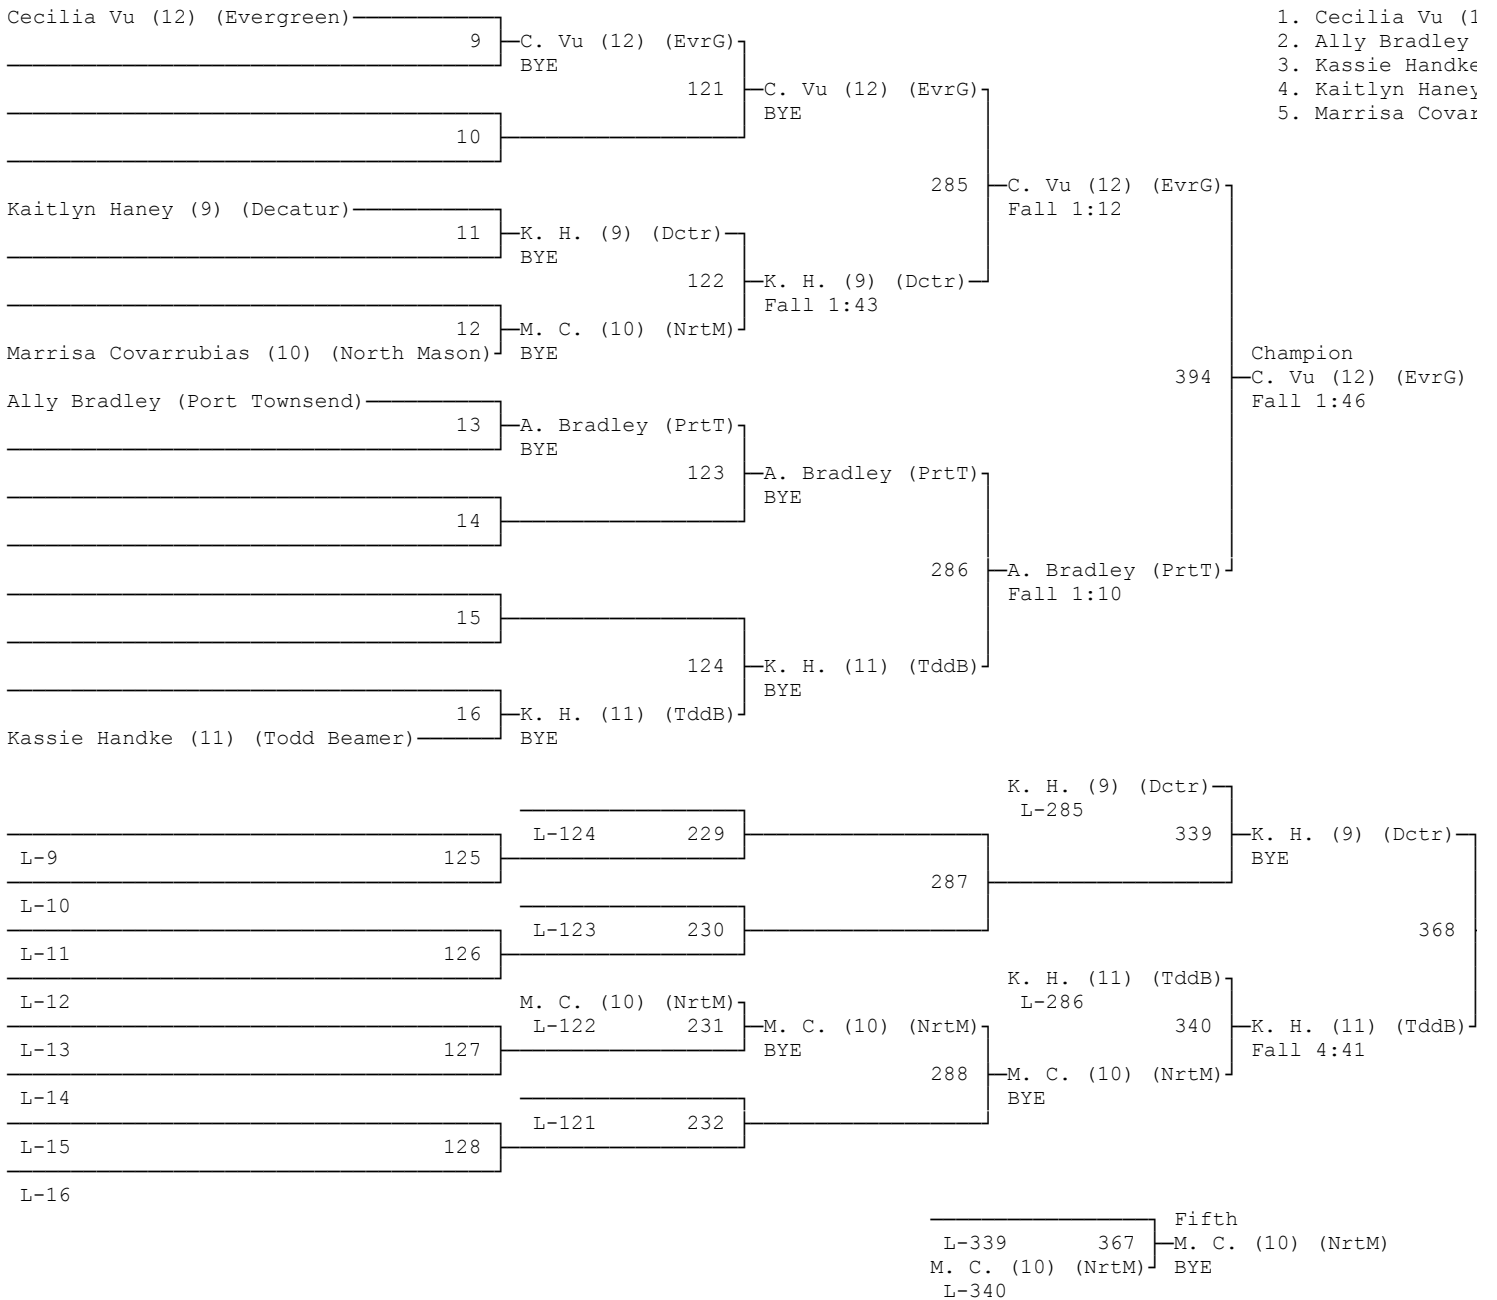

WCDIII A Girls Wrestling Tournament

Jump to [Team scores](#)

Jump to bracket:			
100	105	110	115
120	125	130	135
140	145	155	170
190	235		

Team scores ([back to top](#))

Team name	Score	Finalists	Placers	Wins	Losses	P Falls	T Falls	M Decs
Federal Way (FdrW)	204.0	4	13	29	22	24	0	0
Todd Beamer (TddB)	158.0	4	11	24	22	17	0	0
Sequim (Sqm)	145.0	3	8	26	11	12	0	0
Decatur (Dctr)	87.0	3	5	12	11	7	0	0
Kent-Meridian (KntM)	82.0	2	5	13	13	8	0	0
Highline (Hghl)	70.0	1	4	11	8	10	0	0
Kentwood (Kntw)	68.0	2	4	10	7	5	0	1
Evergreen (EvrG)	66.0	2	4	10	4	5	0	0
Port Townsend (PrtT)	61.0	1	4	11	5	7	0	0
Thomas Jefferson (ThmJ)	52.5	2	3	7	10	3	1	1
Kingston (Kngs)	38.0	1	2	6	2	3	0	0
Hazen (Hzn)	30.0	1	2	4	5	3	0	0
Kentridge (KntR)	30.0	1	2	4	3	2	0	0
North Kitsap (NrtK)	21.0	0	2	5	7	4	0	0
Bellevue Christian (Blc)	18.0	0	1	4	2	3	0	0
Lindbergh (Lndb)	18.0	0	1	4	1	2	0	0
Bremerton (Brmr)	16.0	1	1	1	1	1	0	0
Olympic (Olym)	8.0	0	1	2	5	0	0	1
Mount Rainier (MntR)	5.0	0	1	1	3	0	0	1
North Mason (NrtM)	5.0	0	1	0	2	0	0	0
Tyee (Tyee)	0.0	0	0	0	2	0	0	0

100 ([back to top](#))

105 (back to top)

110 (back to top)

115 (back to top)

120 (back to top)

125 (back to top)

130 (back to top)

1. Arian Carpio
2. Quinn Dasher
3. Anna LaPella
4. Edith Garcia
5. Kiera Phipps
6. Annika Taylor

135 (back to top)

145 (back to top)

- 1. Siomarra Santie
- 2. Cynari Green (9)
- 3. Savannah Fowler
- 4. Rachael Marsh (9)

155 (back to top)

- 1. Raven Svenc
- 2. Megan Doughe
- 3. Andrea Kienl
- 4. Fernanda Car
- 5. Riley Zook (
- 6. Nakea Ridder