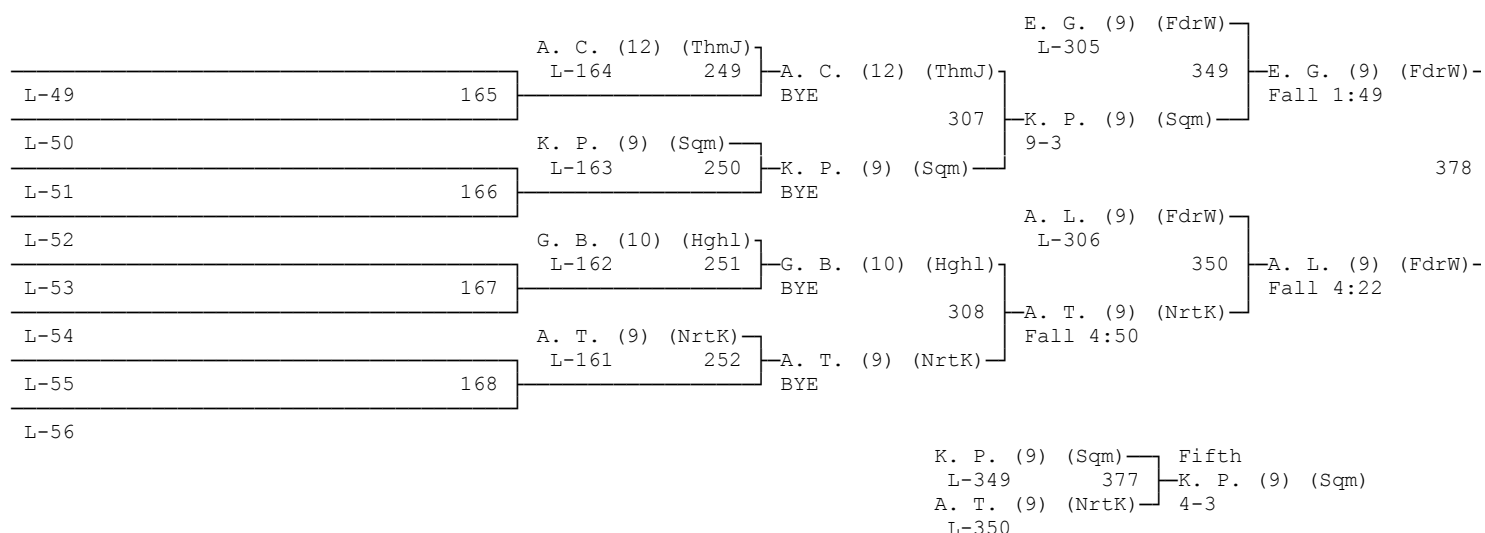

WCDIII A Girls Wrestling Tournament

Jump to [Team scores](#)

Jump to bracket:			
100	105	110	115
120	125	130	135
140	145	155	170
190	235		

Team scores ([back to top](#))

Team name	Score	Finalists	Placers	Wins	Losses	P Falls	T Falls	M Decs
Federal Way (FdrW)	204.0	4	13	29	22	24	0	0
Todd Beamer (TddB)	158.0	4	11	24	22	17	0	0
Sequim (Sqm)	145.0	3	8	26	11	12	0	0
Decatur (Dctr)	87.0	3	5	12	11	7	0	0
Kent-Meridian (KntM)	82.0	2	5	13	13	8	0	0
Highline (Hghl)	70.0	1	4	11	8	10	0	0
Kentwood (Kntw)	68.0	2	4	10	7	5	0	1
Evergreen (EvrG)	66.0	2	4	10	4	5	0	0
Port Townsend (PrtT)	61.0	1	4	11	5	7	0	0
Thomas Jefferson (ThmJ)	52.5	2	3	7	10	3	1	1
Kingston (Kngs)	38.0	1	2	6	2	3	0	0
Hazen (Hzn)	30.0	1	2	4	5	3	0	0
Kentridge (KntR)	30.0	1	2	4	3	2	0	0
North Kitsap (NrtK)	21.0	0	2	5	7	4	0	0
Bellevue Christian (Blc)	18.0	0	1	4	2	3	0	0
Lindbergh (Lndb)	18.0	0	1	4	1	2	0	0
Bremerton (Brmr)	16.0	1	1	1	1	1	0	0
Olympic (Olym)	8.0	0	1	2	5	0	0	1
Mount Rainier (MntR)	5.0	0	1	1	3	0	0	1
North Mason (NrtM)	5.0	0	1	0	2	0	0	0
Tyee (Tyee)	0.0	0	0	0	2	0	0	0

100 ([back to top](#))

105 (back to top)

110 (back to top)

115 (back to top)

120 (back to top)

125 (back to top)

130 (back to top)

1. Arian Carpio
2. Quinn Dasher
3. Anna LaPella
4. Edith Garcia
5. Kiera Phipps
6. Annika Taylor

170 (back to top)

190 (back to top)

L-361	389	Fifth None
-------	-----	---------------

L-362

235 (back to top)

L-363	391	Fifth None
-------	-----	---------------

L-364