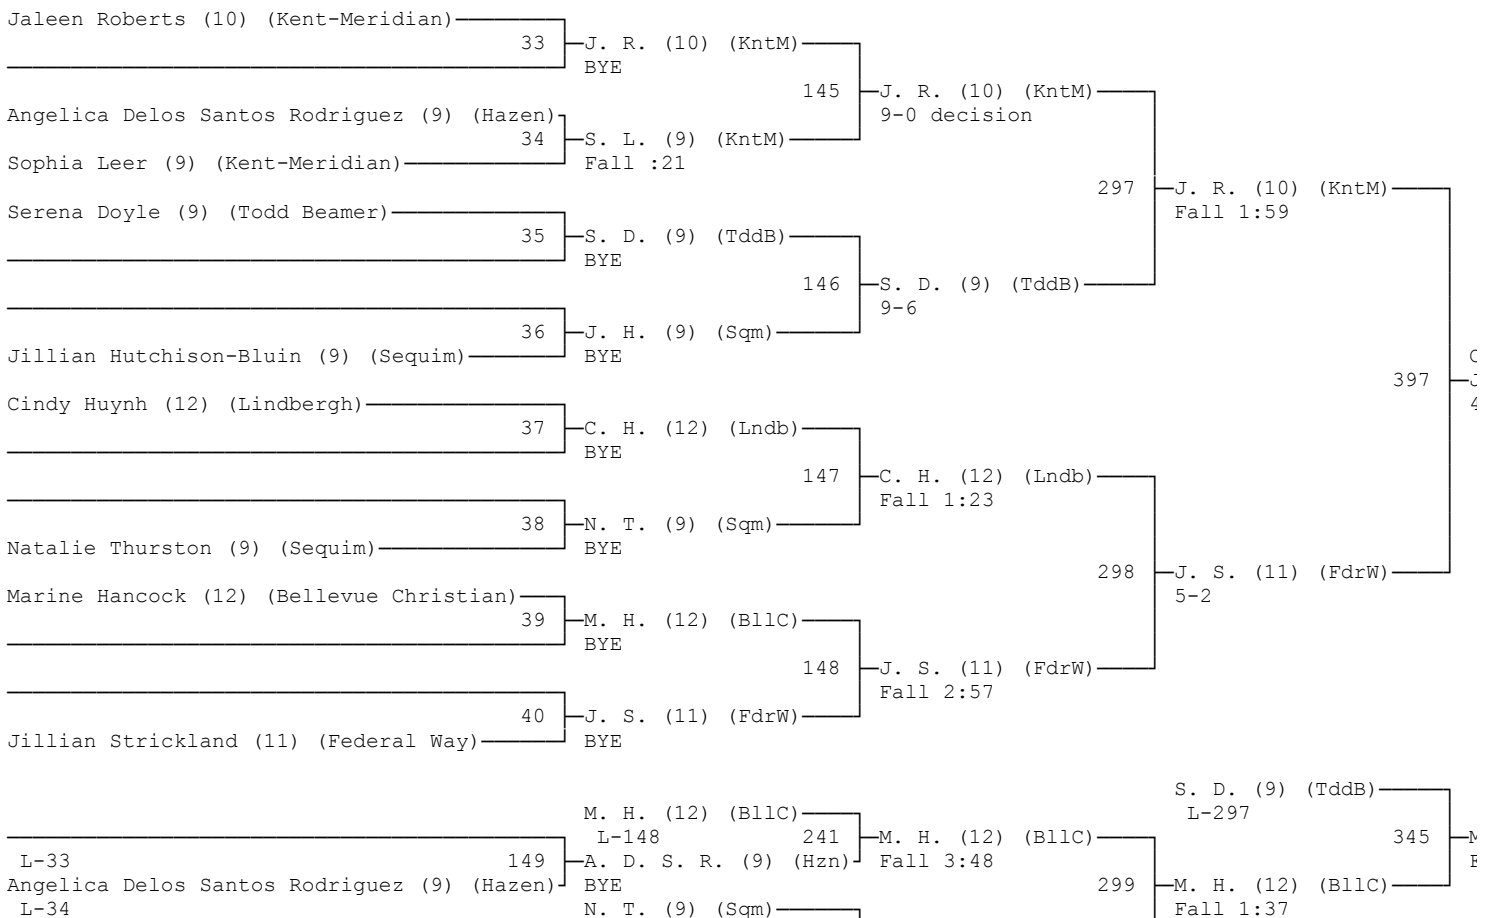

WCDIII A Girls Wrestling Tournament

Jump to [Team scores](#)

Jump to bracket:			
100	105	110	115
120	125	130	135
140	145	155	170
190	235		

Team scores ([back to top](#))

Team name	Score	Finalists	Placers	Wins	Losses	P Falls	T Falls	M Decs
Federal Way (FdrW)	204.0	4	13	29	22	24	0	0
Todd Beamer (TddB)	158.0	4	11	24	22	17	0	0
Sequim (Sqm)	145.0	3	8	26	11	12	0	0
Decatur (Dctr)	87.0	3	5	12	11	7	0	0
Kent-Meridian (KntM)	82.0	2	5	13	13	8	0	0
Highline (Hghl)	70.0	1	4	11	8	10	0	0
Kentwood (Kntw)	68.0	2	4	10	7	5	0	1
Evergreen (EvrG)	66.0	2	4	10	4	5	0	0
Port Townsend (PrtT)	61.0	1	4	11	5	7	0	0
Thomas Jefferson (ThmJ)	52.5	2	3	7	10	3	1	1
Kingston (Kngs)	38.0	1	2	6	2	3	0	0
Hazen (Hzn)	30.0	1	2	4	5	3	0	0
Kentridge (KntR)	30.0	1	2	4	3	2	0	0
North Kitsap (NrtK)	21.0	0	2	5	7	4	0	0
Bellevue Christian (Blc)	18.0	0	1	4	2	3	0	0
Lindbergh (Lndb)	18.0	0	1	4	1	2	0	0
Bremerton (Brmr)	16.0	1	1	1	1	1	0	0
Olympic (Olym)	8.0	0	1	2	5	0	0	1
Mount Rainier (MntR)	5.0	0	1	1	3	0	0	1
North Mason (NrtM)	5.0	0	1	0	2	0	0	0
Tyee (Tyee)	0.0	0	0	0	2	0	0	0

100 ([back to top](#))

105 (back to top)

110 (back to top)

115 (back to top)

120 (back to top)

125 (back to top)

130 (back to top)

1. Arian Carpio
2. Quinn Dasher
3. Anna LaPella
4. Edith Garcia
5. Kiera Phipps
6. Annika Taylor

135 (back to top)

145 (back to top)

- 1. Siomarra Santie
- 2. Cynari Green (9)
- 3. Savannah Fowler
- 4. Rachael Marsh (9)

155 (back to top)

- 1. Raven Svenc
- 2. Megan Doughe
- 3. Andrea Kienl
- 4. Fernanda Car
- 5. Riley Zook (
- 6. Nakea Ridder

170 (back to top)

190 (back to top)

L-361	389	Fifth None
-------	-----	---------------

L-362

235 (back to top)

L-363	391	Fifth None
-------	-----	---------------

L-364