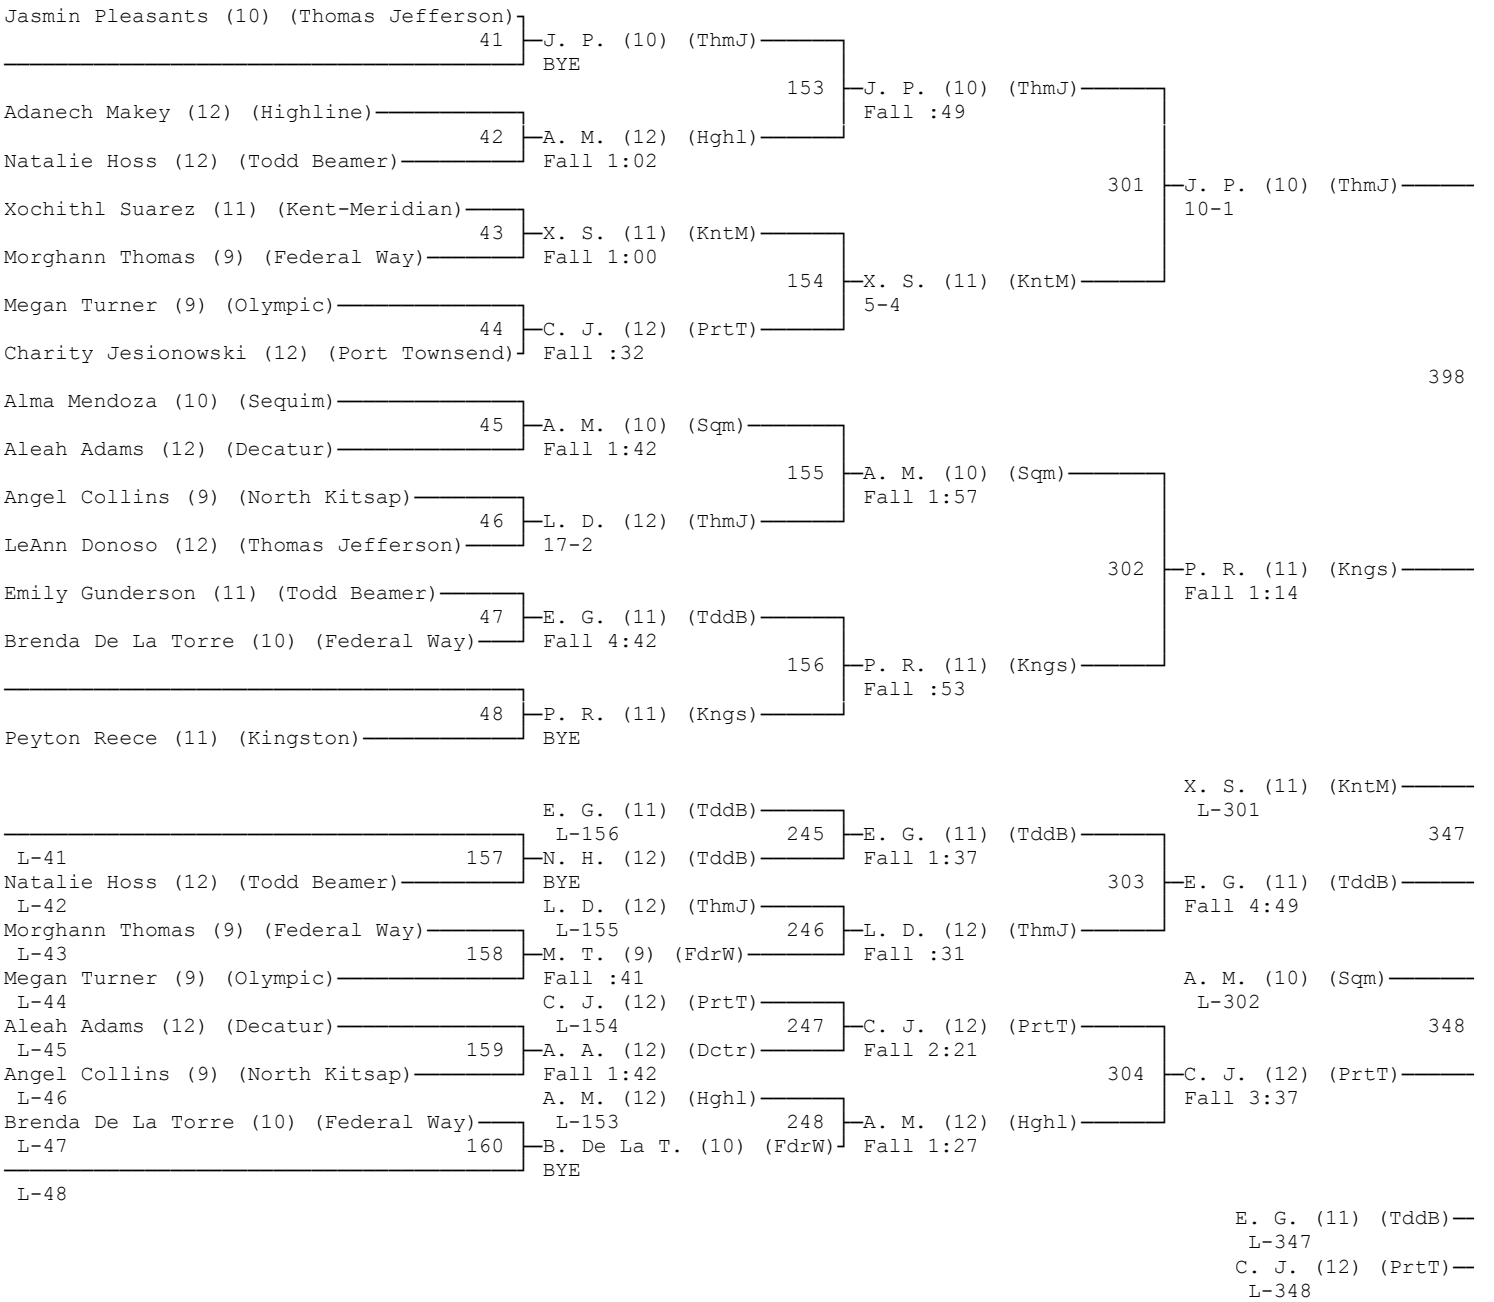

WCDIII A Girls Wrestling Tournament

Jump to [Team scores](#)

Jump to bracket:			
100	105	110	115
120	125	130	135
140	145	155	170
190	235		

Team scores ([back to top](#))

Team name	Score	Finalists	Placers	Wins	Losses	P Falls	T Falls	M Decs
Federal Way (FdrW)	204.0	4	13	29	22	24	0	0
Todd Beamer (TddB)	158.0	4	11	24	22	17	0	0
Sequim (Sqm)	145.0	3	8	26	11	12	0	0
Decatur (Dctr)	87.0	3	5	12	11	7	0	0
Kent-Meridian (KntM)	82.0	2	5	13	13	8	0	0
Highline (Hghl)	70.0	1	4	11	8	10	0	0
Kentwood (Kntw)	68.0	2	4	10	7	5	0	1
Evergreen (EvrG)	66.0	2	4	10	4	5	0	0
Port Townsend (PrtT)	61.0	1	4	11	5	7	0	0
Thomas Jefferson (ThmJ)	52.5	2	3	7	10	3	1	1
Kingston (Kngs)	38.0	1	2	6	2	3	0	0
Hazen (Hzn)	30.0	1	2	4	5	3	0	0
Kentridge (KntR)	30.0	1	2	4	3	2	0	0
North Kitsap (NrtK)	21.0	0	2	5	7	4	0	0
Bellevue Christian (Blc)	18.0	0	1	4	2	3	0	0
Lindbergh (Lndb)	18.0	0	1	4	1	2	0	0
Bremerton (Brmr)	16.0	1	1	1	1	1	0	0
Olympic (Olym)	8.0	0	1	2	5	0	0	1
Mount Rainier (MntR)	5.0	0	1	1	3	0	0	1
North Mason (NrtM)	5.0	0	1	0	2	0	0	0
Tyee (Tyee)	0.0	0	0	0	2	0	0	0

100 ([back to top](#))

105 (back to top)

110 (back to top)

115 (back to top)

120 (back to top)

125 (back to top)

130 (back to top)

1. Arian Carpio
2. Quinn Dasher
3. Anna LaPella
4. Edith Garcia
5. Kiera Phipps
6. Annika Taylor

135 (back to top)

145 (back to top)

- 1. Siomarra Santie
- 2. Cynari Green (9)
- 3. Savannah Fowler
- 4. Rachael Marsh (9)

155 (back to top)

- 1. Raven Svenc
- 2. Megan Doughe
- 3. Andrea Kienl
- 4. Fernanda Car
- 5. Riley Zook (
- 6. Nakea Ridder

170 (back to top)

190 (back to top)

L-361	389	Fifth None
-------	-----	---------------

L-362

235 (back to top)

L-363	391	Fifth None
-------	-----	---------------

L-364