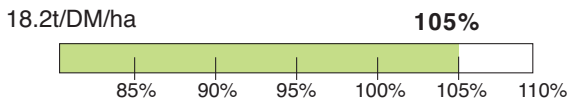

Legolas offers the grower a long harvest window from large stay green plants. Good standing power - 7.9, one of the best.

Quality & Digestibility

Well filled cob with a lot of grain. Typically 34 rings with 12 grains per ring.

Plant Description

Very tall plant with very erect, wide leaves offering the grower plenty of bulk. Well filled indeterminate cobs that sit mid height on the plant. Good lodging resistance.

Yield

Sow at 42,500 to 45,000 seeds per acre (105,000 to 111,000 seeds/ha) to maximise output.