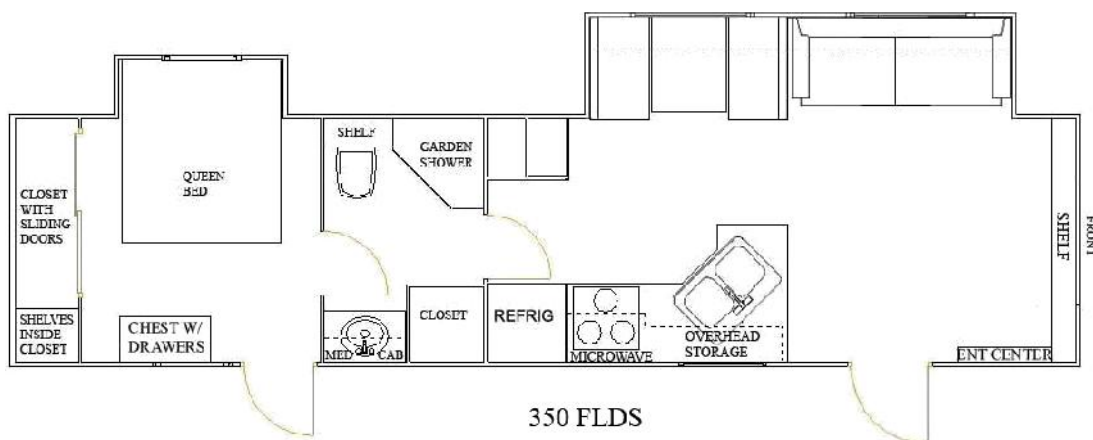

### 350FLSD Travel Trailer Specifications

Gross vehicle weight rating	11500
Dry hitch weight	1100
Unloaded vehicle weight	7950
Cargo carrying capacity	3550
Exterior length	36'
Exterior width	8'
Exterior height	11'
Fresh water system	42
Gray water holding tank	38
Black water holding tank	38
Refrigerator	6'
Propane tank LPG	15 gal