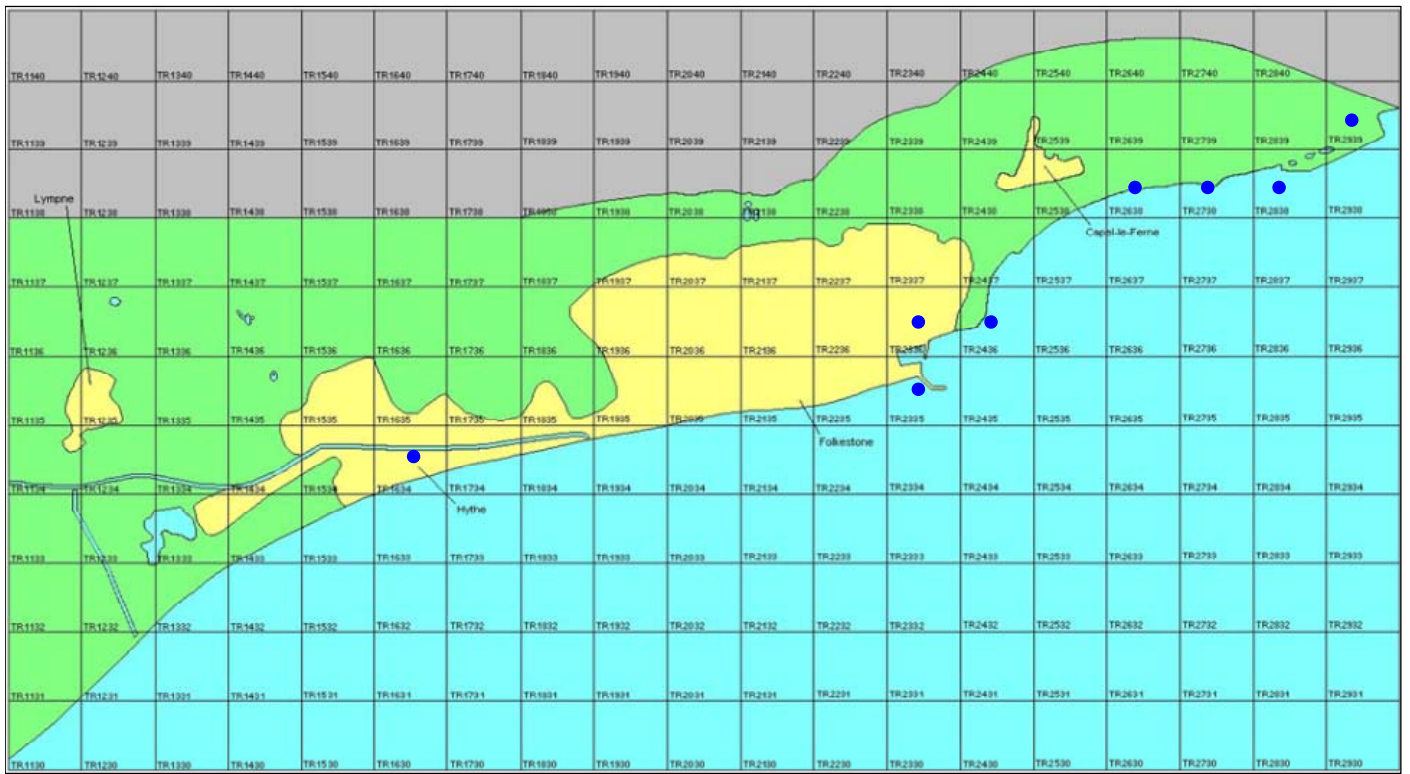

# Rock Pipit

*Anthus petrosus*

Category A

Breeding resident, winter visitor and passage migrant

A small resident population exists on the east coast of Kent, but it is essentially a coastal passage migrant and winter visitor.

The full species account will follow but the breeding and wintering distribution maps based on the 2007 – 2012 BTO / KOS atlas are provided below.

Rock Pipit at Folkestone Sands (Brian Harper)

The distribution of breeding records recorded in the BTO/KOS Atlas (2007 – 2012) is shown in figure 1.

Figure 1: Breeding distribution of Rock Pipit at Folkestone and Hythe by 1km square

The distribution of winter records recorded in the BTO/KOS Atlas (2007 – 2012) is shown in figure 2.

Figure 2: Wintering distribution of Rock Pipit at Folkestone and Hythe by 1km square