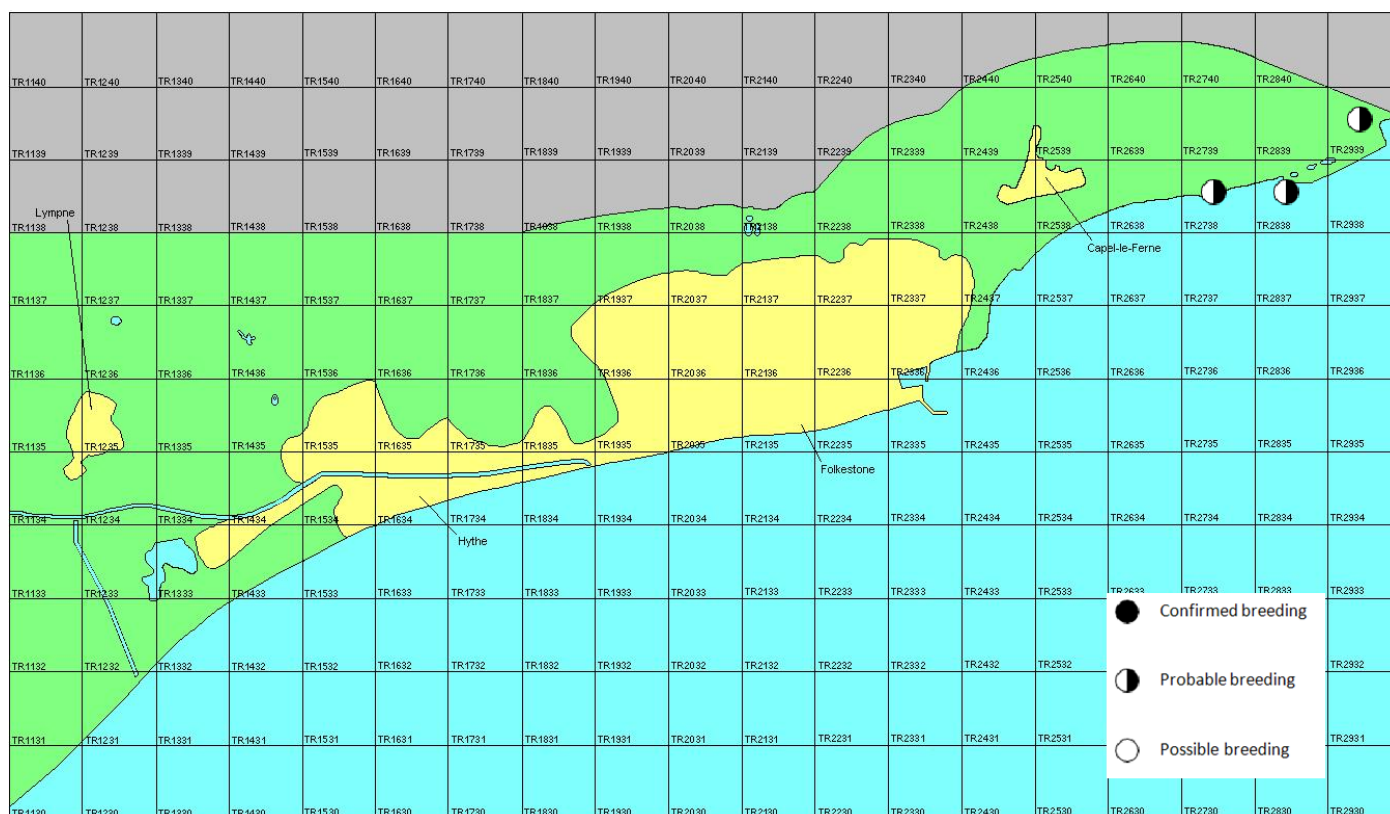

# Rock Pipit

*Anthus petrosus*

Category A

Breeding resident, winter visitor and passage migrant

A small resident population exists on the east coast of Kent, but it is essentially a coastal passage migrant and winter visitor.

The full species account will follow but the breeding and wintering distribution maps based on the 2007 – 2012 BTO / KOS atlas are provided below.

Rock Pipit at Folkestone Sands (Brian Harper)

The distribution of breeding records recorded in the BTO/KOS Atlas (2007 – 2012) is shown in figure 1.

Figure 1: Breeding distribution of Rock Pipit at Folkestone and Hythe by 1km square

The distribution of winter records recorded in the BTO/KOS Atlas (2007 – 2012) is shown in figure 2.

Figure 2: Wintering distribution of Rock Pipit at Folkestone and Hythe by 1km square