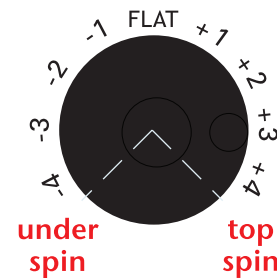

POWER

ELEVATION

VERTICAL

HORIZONTAL

2-LINE

REMOTE

RESET

FEED ON

FEED

SPEED

SPIN

BATTERY STATUS

LOW BATTERY

CHARGED/CHARGING

CHARGER

elite