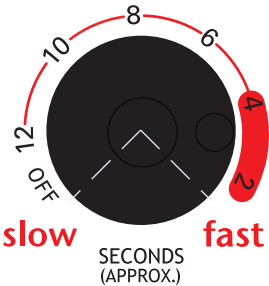

POWER

ELEVATION

VERTICAL

HORIZONTAL

2-LINE

REMOTE

RESET

FEED ON

FEED

SPEED

SPIN

BATTERY STATUS

LOW BATTERY

CHARGED/CHARGING

CHARGER

elite