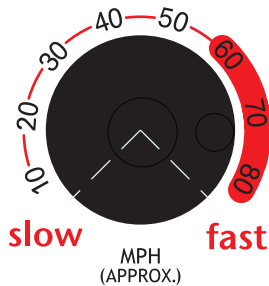

POWER

ELEVATION

VERTICAL

HORIZONTAL

2-LINE

REMOTE

RESET

FEED ON

FEED

SPEED

SPIN

BATTERY STATUS

LOW BATTERY

CHARGED/CHARGING

CHARGER

elite