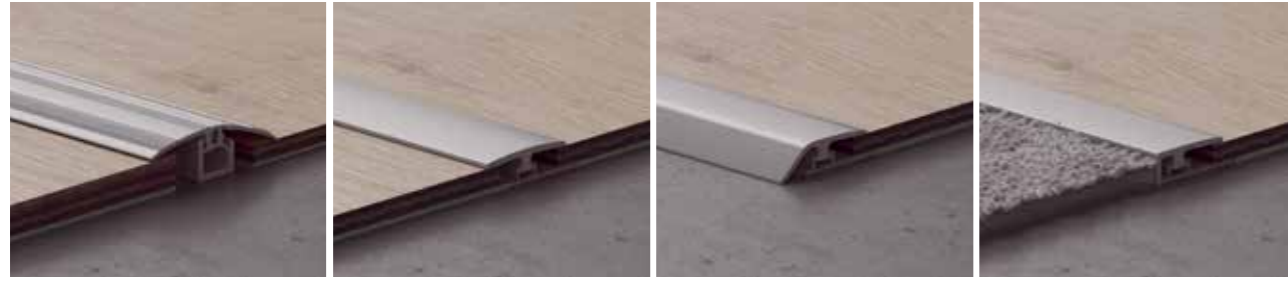

ALUMINIUM PROFILES

Combi profile

The Pergo multifunctional profile can level height differences for a smooth transition on to any other type of floor. Suitable for height differences of 0 – 12,3 mm.
Colour: silver
Surface: aluminium

PGPRSILV
1860 × 47 × 16 mm

Expansion profile

Finish off your Pergo floor perfectly. Available in wear resistant aluminium.
Colour: silver

NEVREXPSILV
2000 × 32,5 × 7,5 mm

Also available in variant with screws and dowels.

NEVREXPCOMSILV

Adapter profile

Finish off your Pergo floor perfectly. Available in wear resistant aluminium.
Colour: silver

NEVRADPSILV
2000 × 31 × 8,5 mm

Also available in variant with screws and dowels.

NEVRADPCOMSILV

End profile

Finish off your Pergo floor perfectly. Available in wear resistant aluminium.
Colour: silver

NEVRENPSILV
2000 × 24 × 8,5 mm

Also available in variant with screws and dowels.

NEVRENPCOMSILV