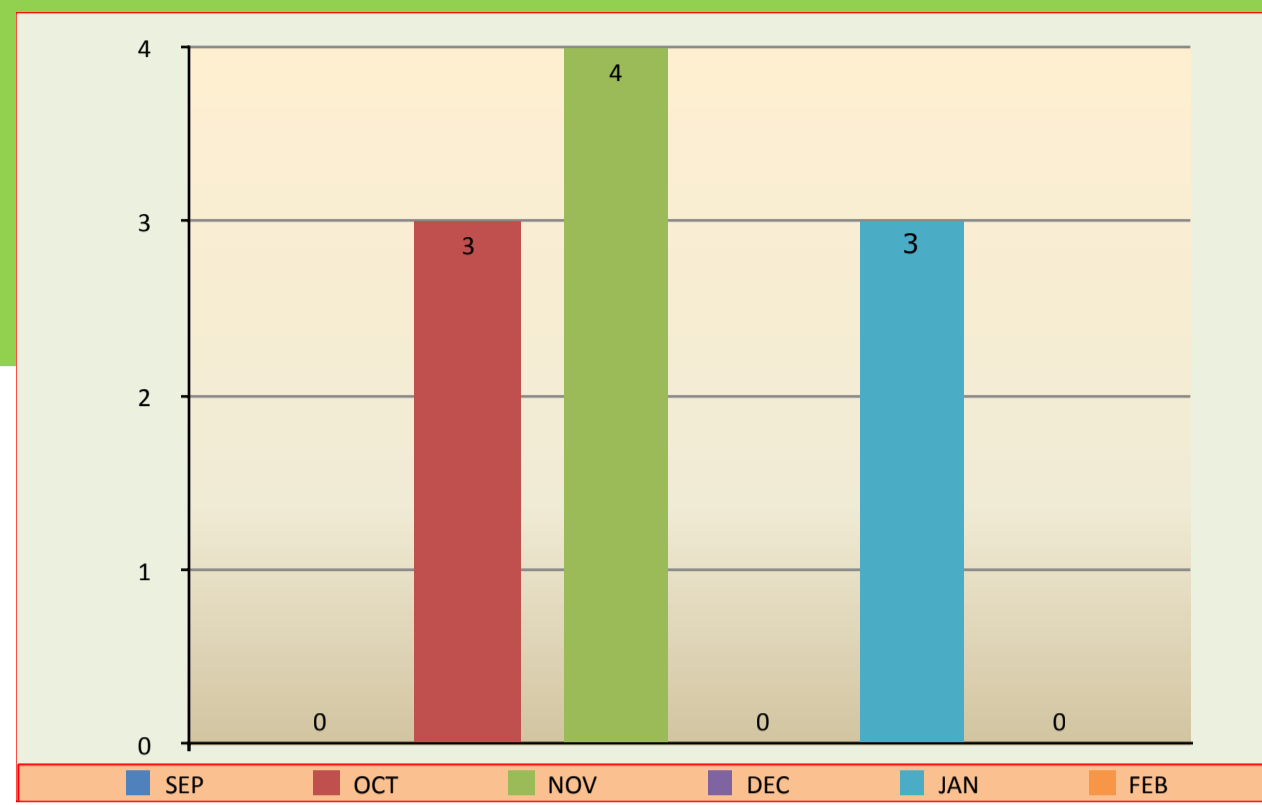

GAINSBOROUGH

BLYTON

GAINSBOROUGH MARSH VISITS

BLYTON LAND VISITS