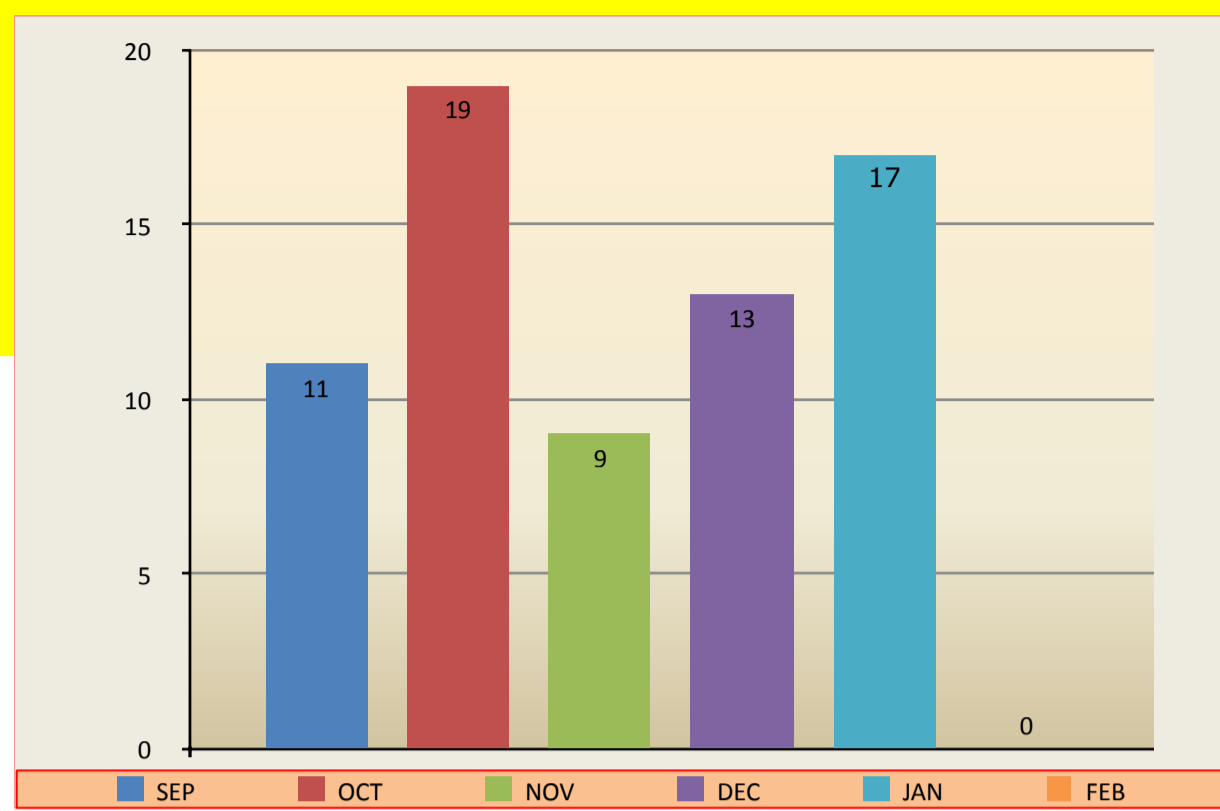

GAINSBOROUGH

BLYTON

GAINSBOROUGH MARSH VISITS

BLYTON LAND VISITS