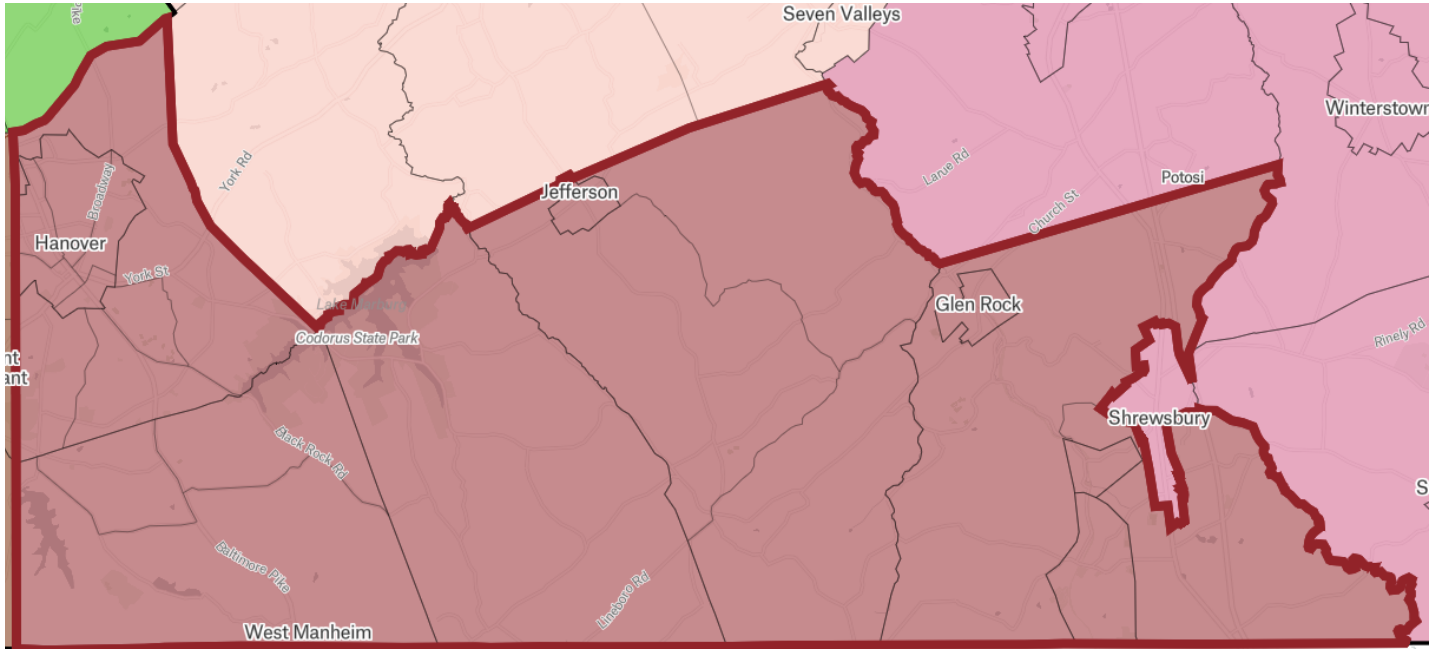

PENNSYLVANIA HOUSE DISTRICT 169

PA STATE HOUSE DISTRICT 169 INCLUDES THE FOLLOWING AREAS:

YORK COUNTY:

- Codorus Township
- Manheim Township
- Penn Township
- Shrewsbury Township
- West Manheim Township
- Glen Rock Borough
- Hanover Borough
- Jefferson Borough
- New Freedom Borough
- Railroad Borough

*This document created, printed and paid for by
the Democratic Party of York County*