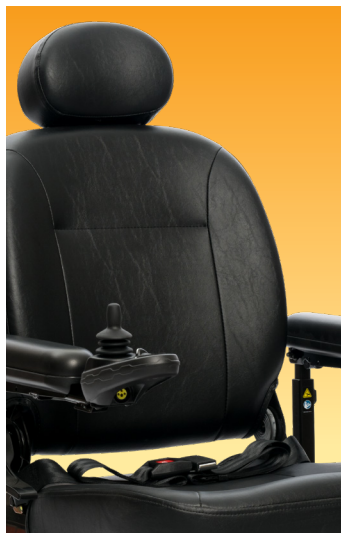

## SELECT 6

The Jazzy Select<sup>®</sup> 6 incorporates sporty design and performance features for a truly unique ride experience. Pride's patented Active-Trac<sup>®</sup> Suspension combined with six wheels on the ground and an innovative articulating beam allow for superior performance indoors and out, with added stability over uneven terrain and ramp transitions.

### ACTIVE-TRAC<sup>®</sup> SUSPENSION

**JAZZY ARMOR<sup>®</sup> AND  
COLOR-THROUGH  
SHROUD**

**COMFORT HIGH-BACK SEAT  
WITH REPLACEABLE BACK  
AND SEAT COVERS**

# Features and Benefits

- Jazzy® Armor® includes shroud and controller guards to protect against daily wear and tear
- Depth adjustable, limited recline comfort high back seat available
- Universal, fixed, in-line joystick mount
- Flip-up, angle-adjustable foot platform
- Black, flat-free, non-marking tires
- 60" lap belt

## Seating Options\*

- Depth adjustable, limited recline comfort high back seat with solid seat pan, available sizes: 16"x16"-18", 18"x18"-20", 20"x18"-20"
- Deluxe contour, limited recline high back available sizes: 18"x16"
- Deluxe contour, limited recline, high back with solid seat pan, available sizes: 16"x16"-20"x20"
- Power Elevating Seat (note seat does not swivel)
- Synergy® Seat