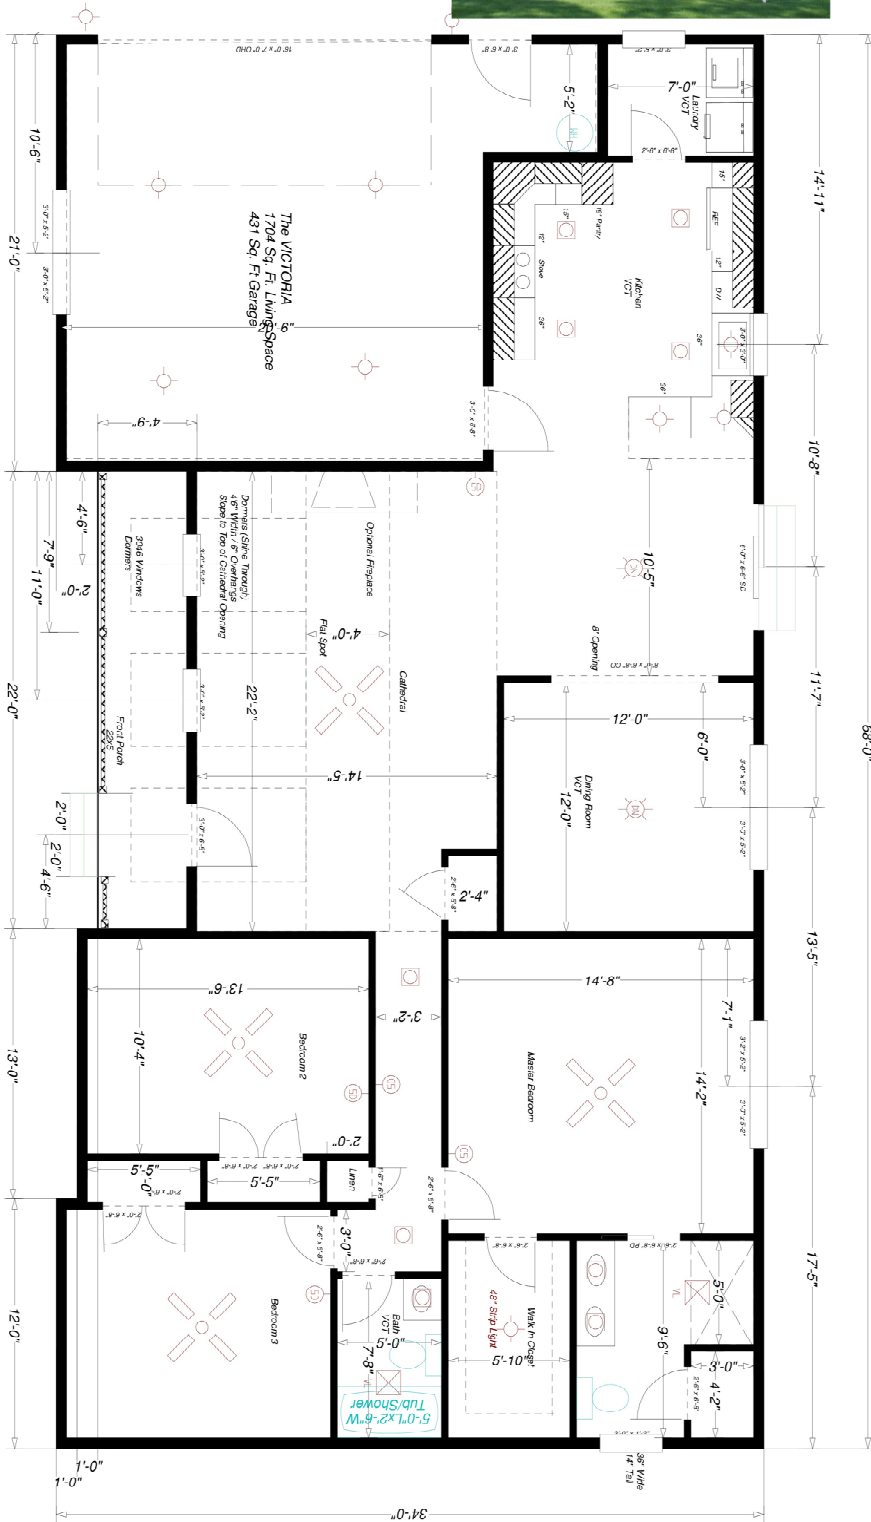

The Victoria

1700 Sq. Ft.
Plan#276

JBSBuildsForLess.com