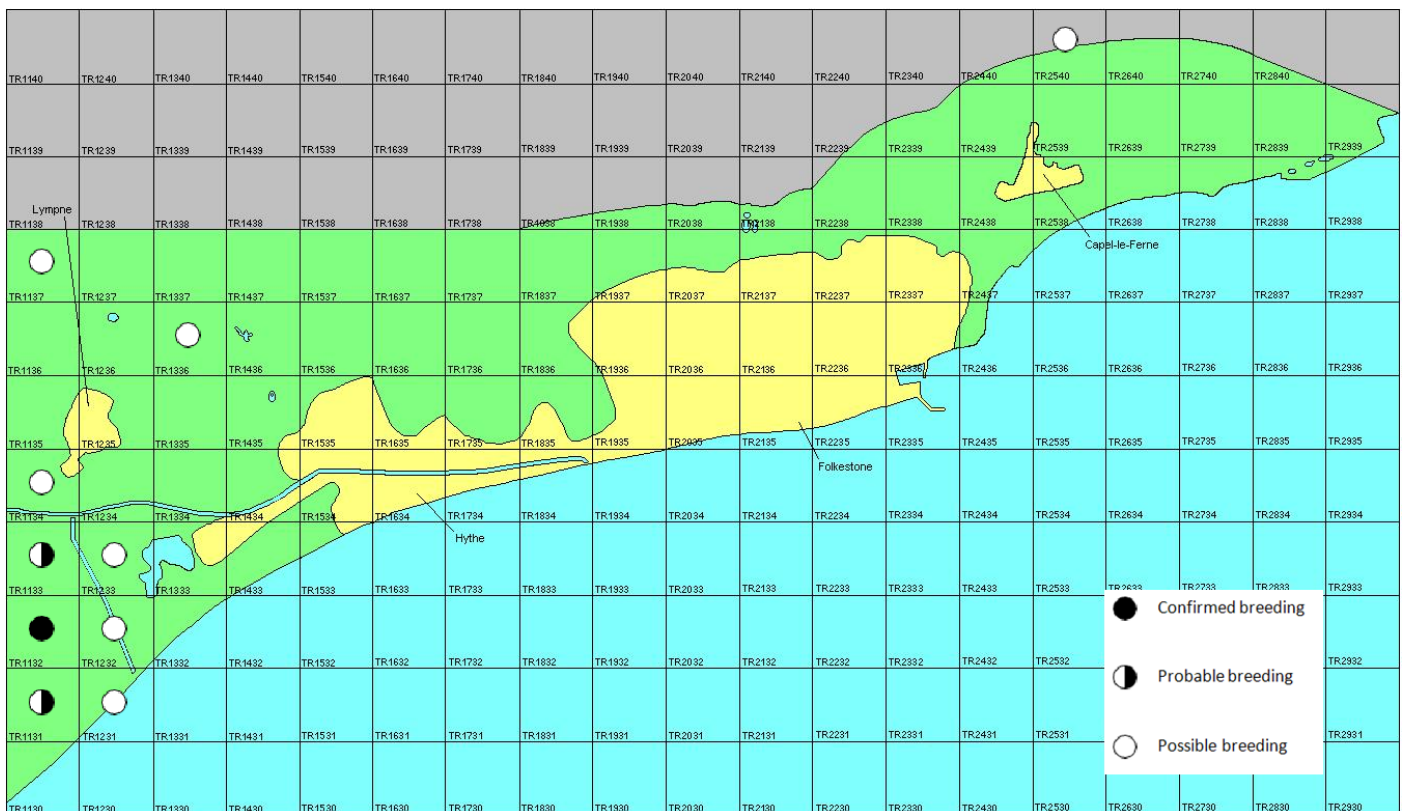

Yellow Wagtail

Motacilla flava

Category A

Breeding summer visitor and passage migrant

A widespread but declining breeding summer visitor and passage migrant in Kent.

The full species account will follow but the breeding and wintering distribution maps based on the 2007 – 2012 BTO / KOS atlas are provided below.

Yellow Wagtail at Botolph's Bridge (Brian Harper)

The distribution of breeding records recorded in the BTO/KOS Atlas (2007 – 2012) is shown in figure 1.

Figure 1: Breeding distribution of Yellow Wagtail at Folkestone and Hythe by 1km square