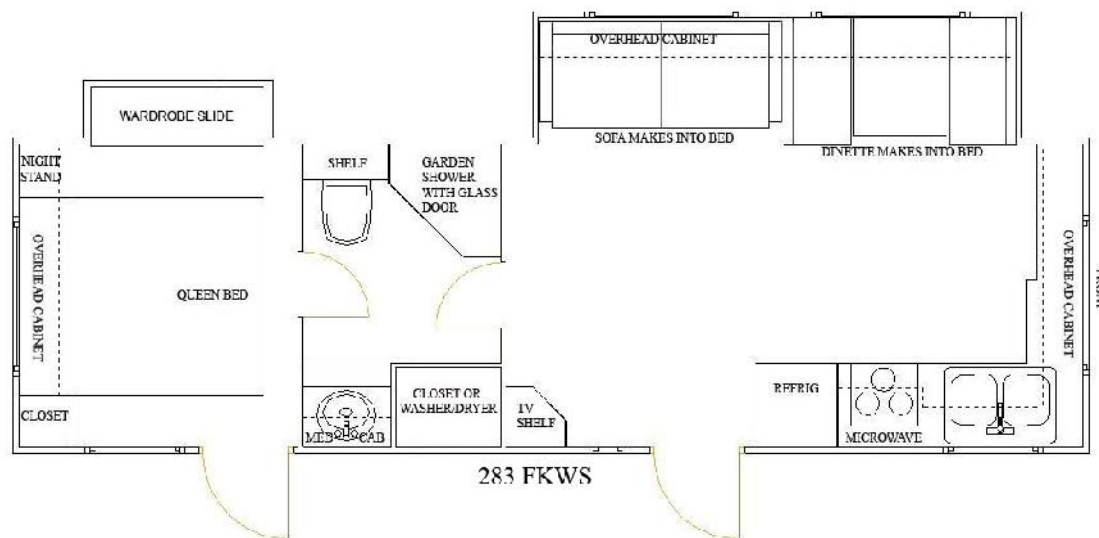

### 283FKWS Travel Trailer Specifications

Gross vehicle weight rating	8100
Dry hitch weight	1110
Unloaded vehicle weight	6500
Cargo carrying capacity	1600
Exterior length	30'6"
Exterior width	8'
Exterior height	11'
Fresh water system	42
Gray water holding tank	38
Black water holding tank	38
Refrigerator	6'
Propane tank LPG	15gal