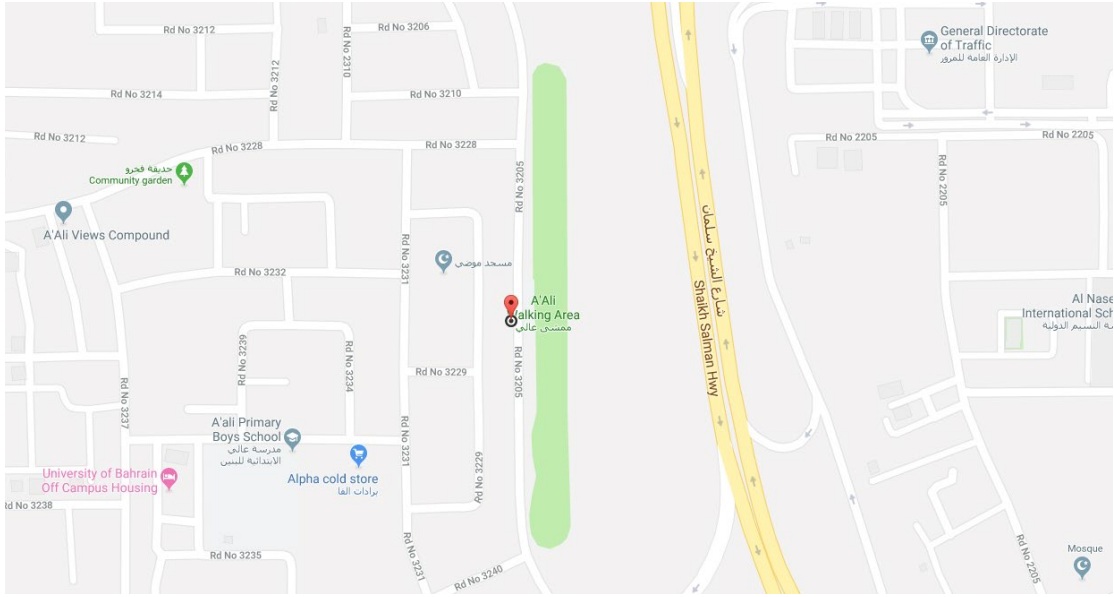

SAYED HASHEM ALI

AREA	GOVERNORATE	LOCATION	
ASKAR	SOUTH	26.078370	50.604272
LINK	https://goo.gl/maps/wds9C5nuDLE4tSc4A		

SAYED HASHEM ALI

AREA	GOVERNORATE	LOCATION	
WADI SAIL	SOUTH	26.131068	50.513471
LINK	https://goo.gl/maps/1Z1GHzfXZjr4sKpU6		

A.REDA ABBAS

AREA	GOVERNORATE	LOCATION	
AALI	NORTH	26.152996	50.534664
LINK	https://goo.gl/maps/MoUcaQpBiHwshG9U8		

A.REDA ABBAS

AREA	GOVERNORATE	LOCATION	
AL JASRA	NORTH	26.161375	50.471765
LINK	https://goo.gl/maps/3E3LFBb32mUemTDG6		

MAHMOOD TAHER

AREA	GOVERNORATE	LOCATION	
AL MAQABA	NORTH	26.203947	50.498447
LINK	https://goo.gl/maps/o1aAh3eruubu1cF9		

MAHMOOD TAHER

AREA	GOVERNORATE	LOCATION	
JANNUSAN	NORTH	26.2203607	50.4900442
LINK	https://goo.gl/maps/wwursBy1yZ42		

MAHMOOD TAHER

AREA	GOVERNORATE	LOCATION	
AL JANABYAH	NORTH	26.179968	50.480865
LINK	https://goo.gl/maps/RjG9iZvGwz3xR58W8		