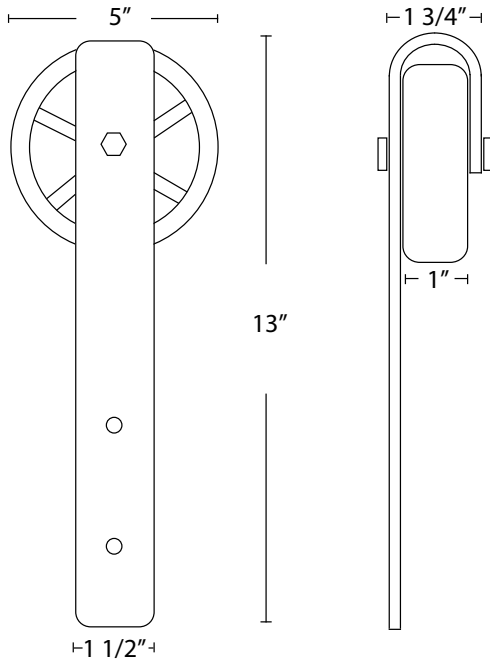

**BARN DOOR HARDWARE
5000 SERIES**

Description	Finish	Item No.	List Price	CTN QTY	WT/CTN
5000 Series 6 FT Barn Door Hardware (Wagon Wheel)	Black	BD5064		1	18 Lbs
5000 Series 8 FT Barn Door Hardware (Wagon Wheel)	Black	BD5084		1	20 Lbs
5000 Series 6 FT Barn Door Hardware (Wagon Wheel)	Bronze	BD5069		1	18 Lbs
5000 Series 6 FT Barn Door Hardware (Wagon Wheel)	Brushed Steel	BD5061		1	18 Lbs

Additional wagon wheel styles, track lengths, and finishes available on special order basis.
Please call for details.

Series Includes:

- 2 Hangers w/ Bearing Wheels
- Track
- Standoffs & Lag Bolts
- 2 Door Stops
- 1 Door L Guide
- Bolts, Nuts, & Washers

Weight Limit:

600 Lbs per set

THE DELANEY CO.

Copyright © THE DELANEY CO. All rights reserved.