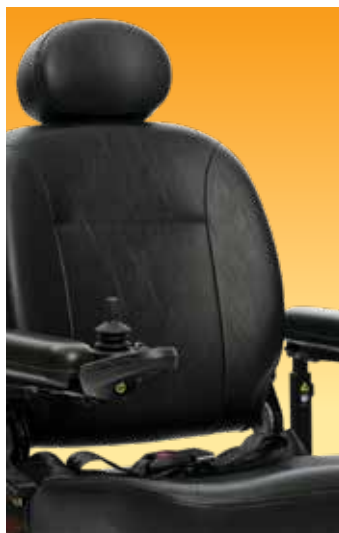

Jazzy®

ELITE ES PORTABLE

The Jazzy® Elite ES-Portable offers a combination of great style, comfort, performance and portability and disassembles into 5 convenient pieces for your active lifestyle. The in-line, front-wheel drive design allows tight turns around corners, with large front wheels for extra absorption over obstacles.

CONVENIENT DISASSEMBLY

PERFORMANCE-MATCHED
ELECTRONICS

COMFORT HIGH-BACK SEAT
WITH HEADREST

NORTH AMERICA'S
FAVORITE POWER CHAIR

Learn more online.

gojazzy.com

Specifications

Weight Capacity	300 lbs.
Maximum Speed	Up to 4 mph
Ground Clearance	1.5"
Turning Radius	25.5"
Overall Length	34.75"
Overall Width	22.75"
Drive Wheels	9" solid
Front Wheels	3" solid anti-tips
Rear Wheels	6" solid casters
Suspension	Limited
Drivetrain	Two-motor, in-line, front-wheel drive
Braking System	Regenerative and electro-mechanical
Standard Electronics	40 amp, PG GC 3 controller
Battery Charger	Off-board, 3 amp
Per-Charge Range	Up to 11 miles
Battery Requirements	(2) 12 volt, deep cycle, U-1
Battery Weight	25 lbs. each
Base Weight	48 lbs.
Standard Seat Weight	43 lbs. (comfort, high-back)
Standard Seat	16" x 16-18", 18" x 18-20", 20" x 18-20"
Max. Seat Dimensions	20" x 20"
Warranty	5-year limited on frame; 24-month limited on electronics; 24-month on drive motors; 13-month on batteries

Colors

Candy Apple Red

Viper Blue

Features

- Easy disassembly for convenient transport
- Depth adjustable, limited recline comfort high back seat available
- Universal, fixed, in-line joystick mount
- Flip-up foot platform
- Black, flat-free, non-marking tires
- 60" lap belt

Seating Options*

- Depth adjustable, limited recline comfort high back seat with solid seat pan, available sizes: 16"x16"-18", 18"x18"-20"
- Deluxe contour, limited recline high back available sizes: 18"x16"
- Deluxe contour, limited recline, high back with solid seat pan, available sizes: 16"x16" or 20"x16"
- Synergy® Seat