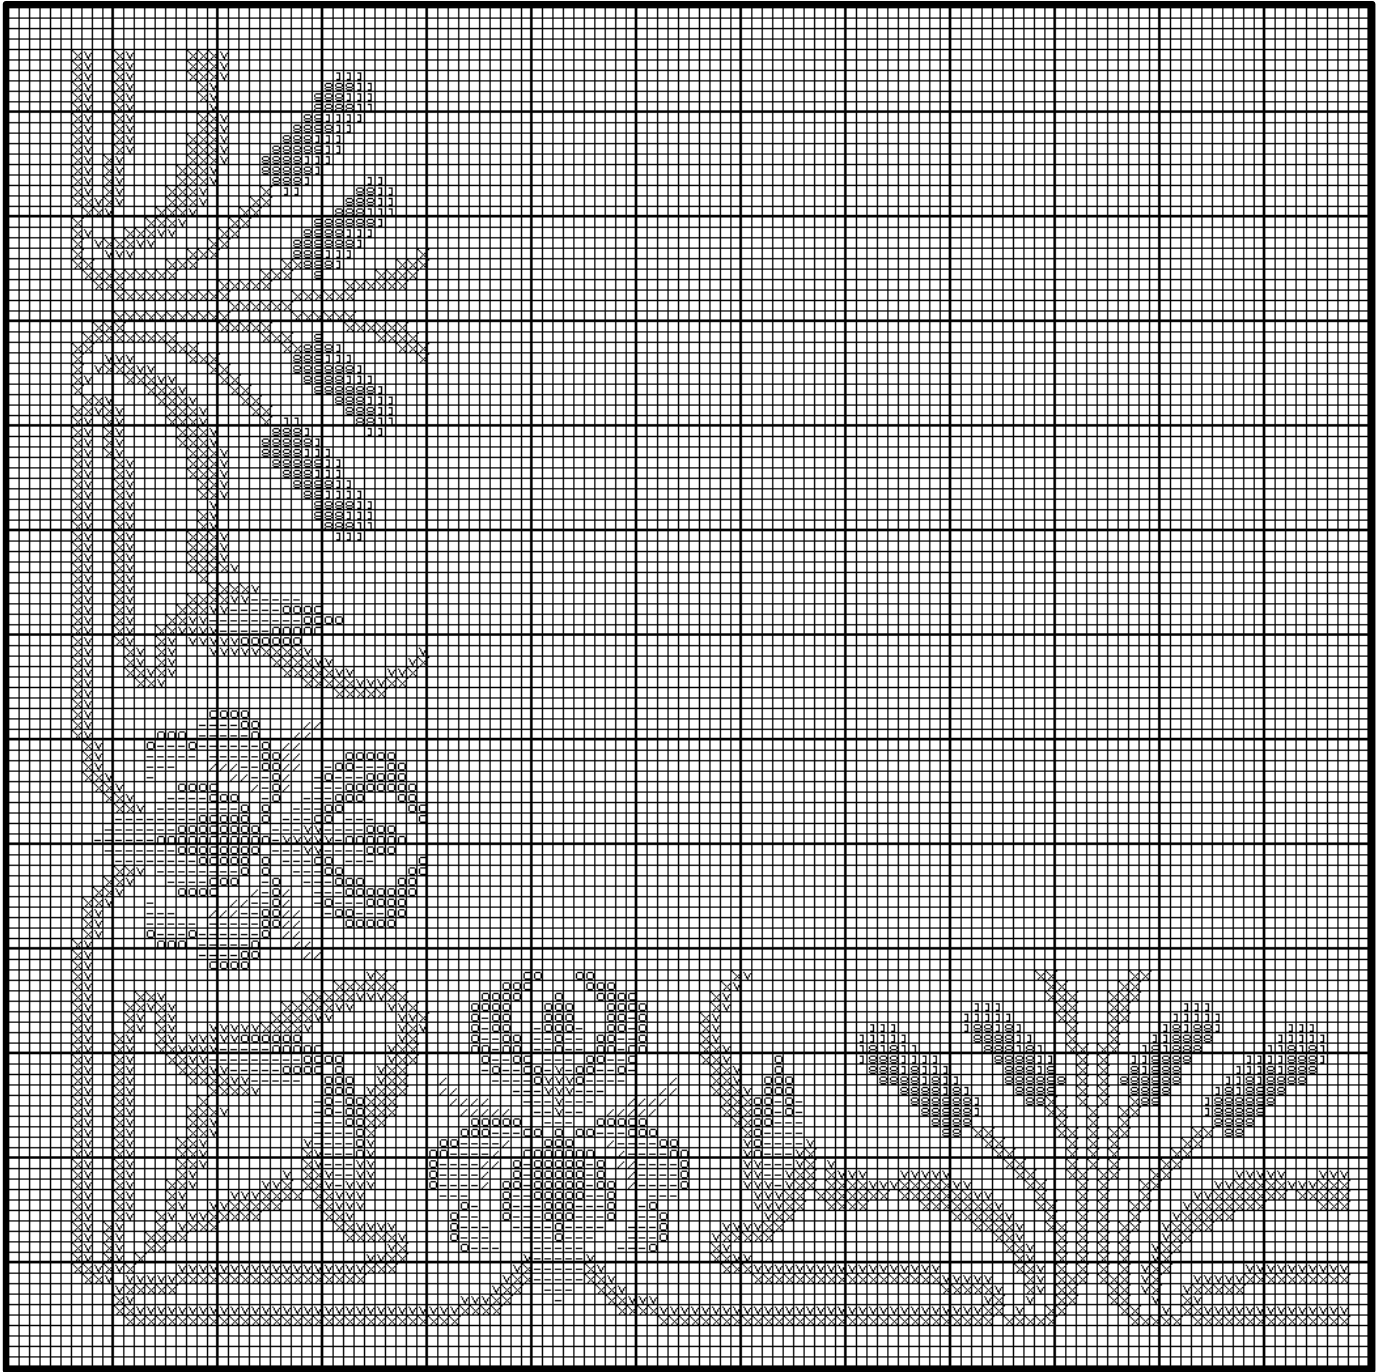

Iris and thistle

borders

From an original hand painted chart
Heinrich kuehn
Vereinigte stickmuster-verlage
Berlin, C

Virginie Lykins 2008

Keys

- Iris border

- Thistle border

DMC

-	3777	Dark red
O	3778	Light red
/	3837	Purple
X	3362	Dark green
V	471	Light green
I	833	Light brown
8	830	Dark brown

DMC

V	3362	Dark green
S	471	Light green
3	209	Light purple
I	327	Dark purple

The original pattern had very dull colours.