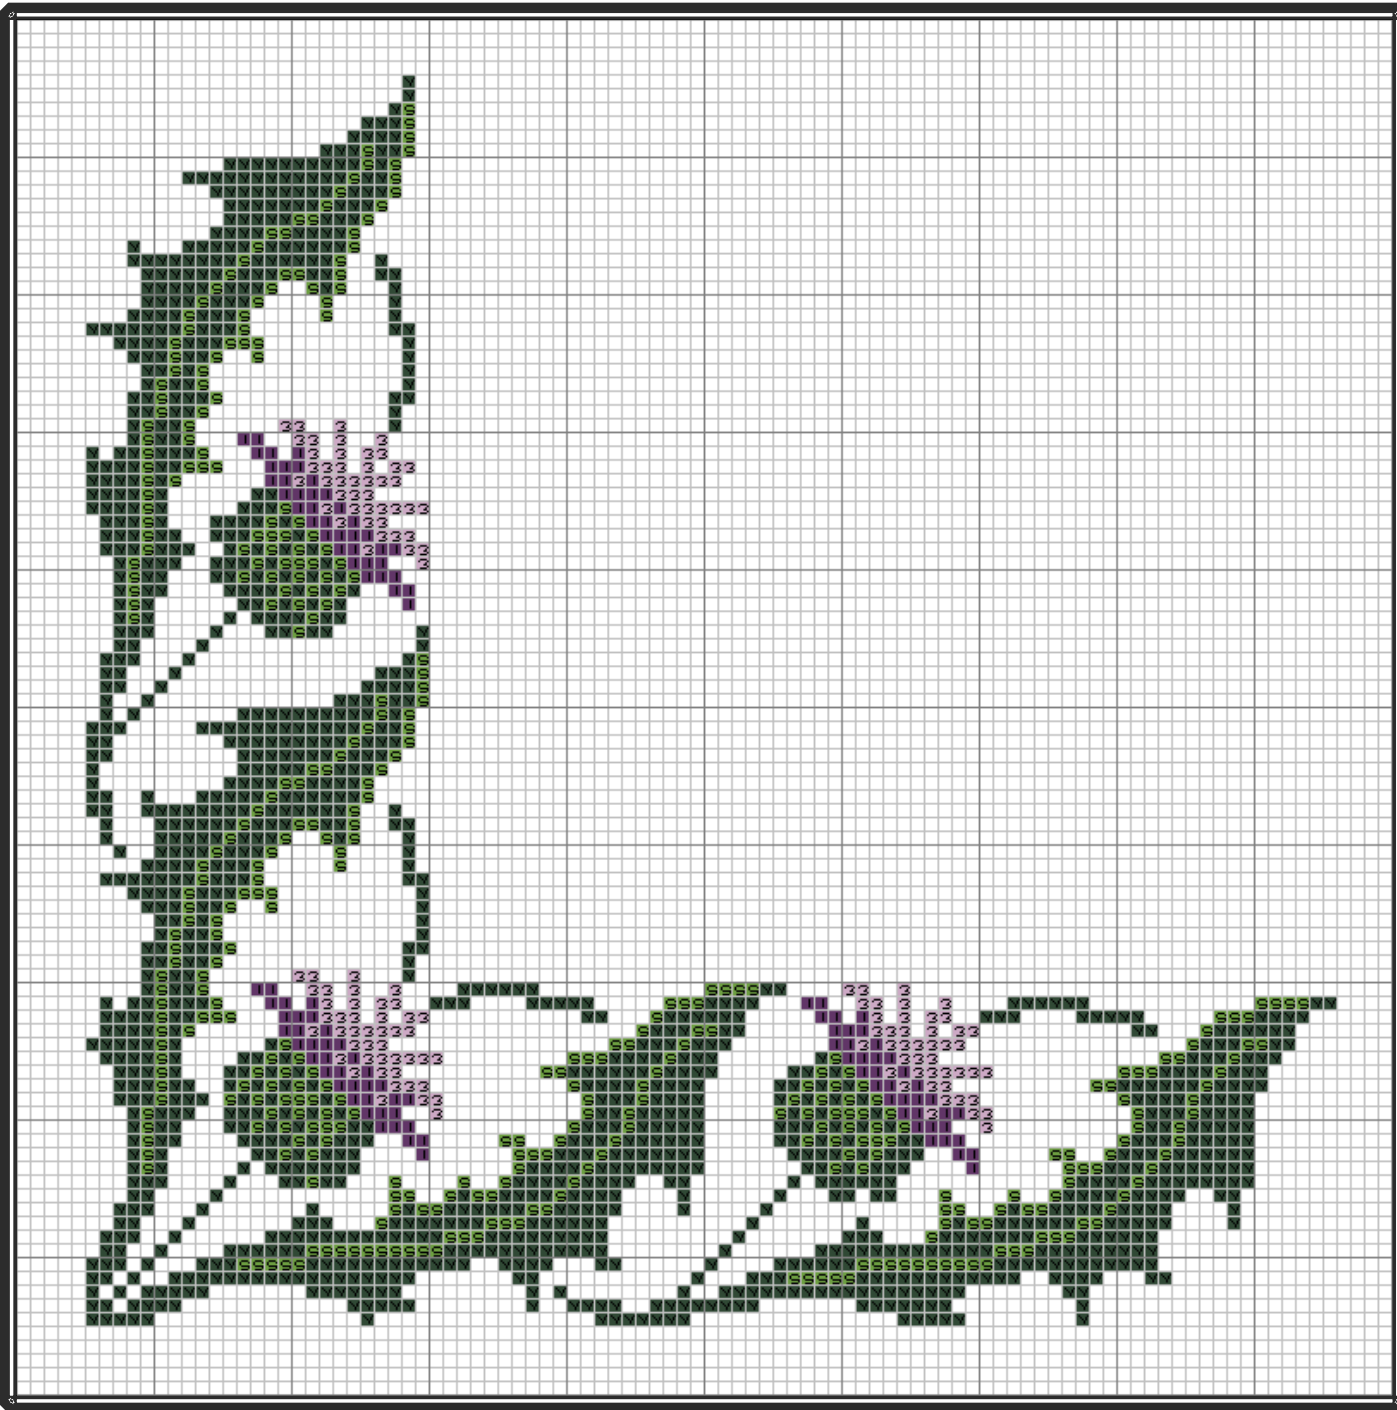

Keys

- Iris border

- Thistle border

DMC

-	3777	Dark red
O	3778	Light red
/	3837	Purple
X	3362	Dark green
V	471	Light green
I	833	Light brown
8	830	Dark brown

DMC

V	3362	Dark green
S	471	Light green
3	209	Light purple
I	327	Dark purple

The original pattern had very dull colours.

You can easily change the colours to suit your taste, and style.

Virginie Lykins 2008