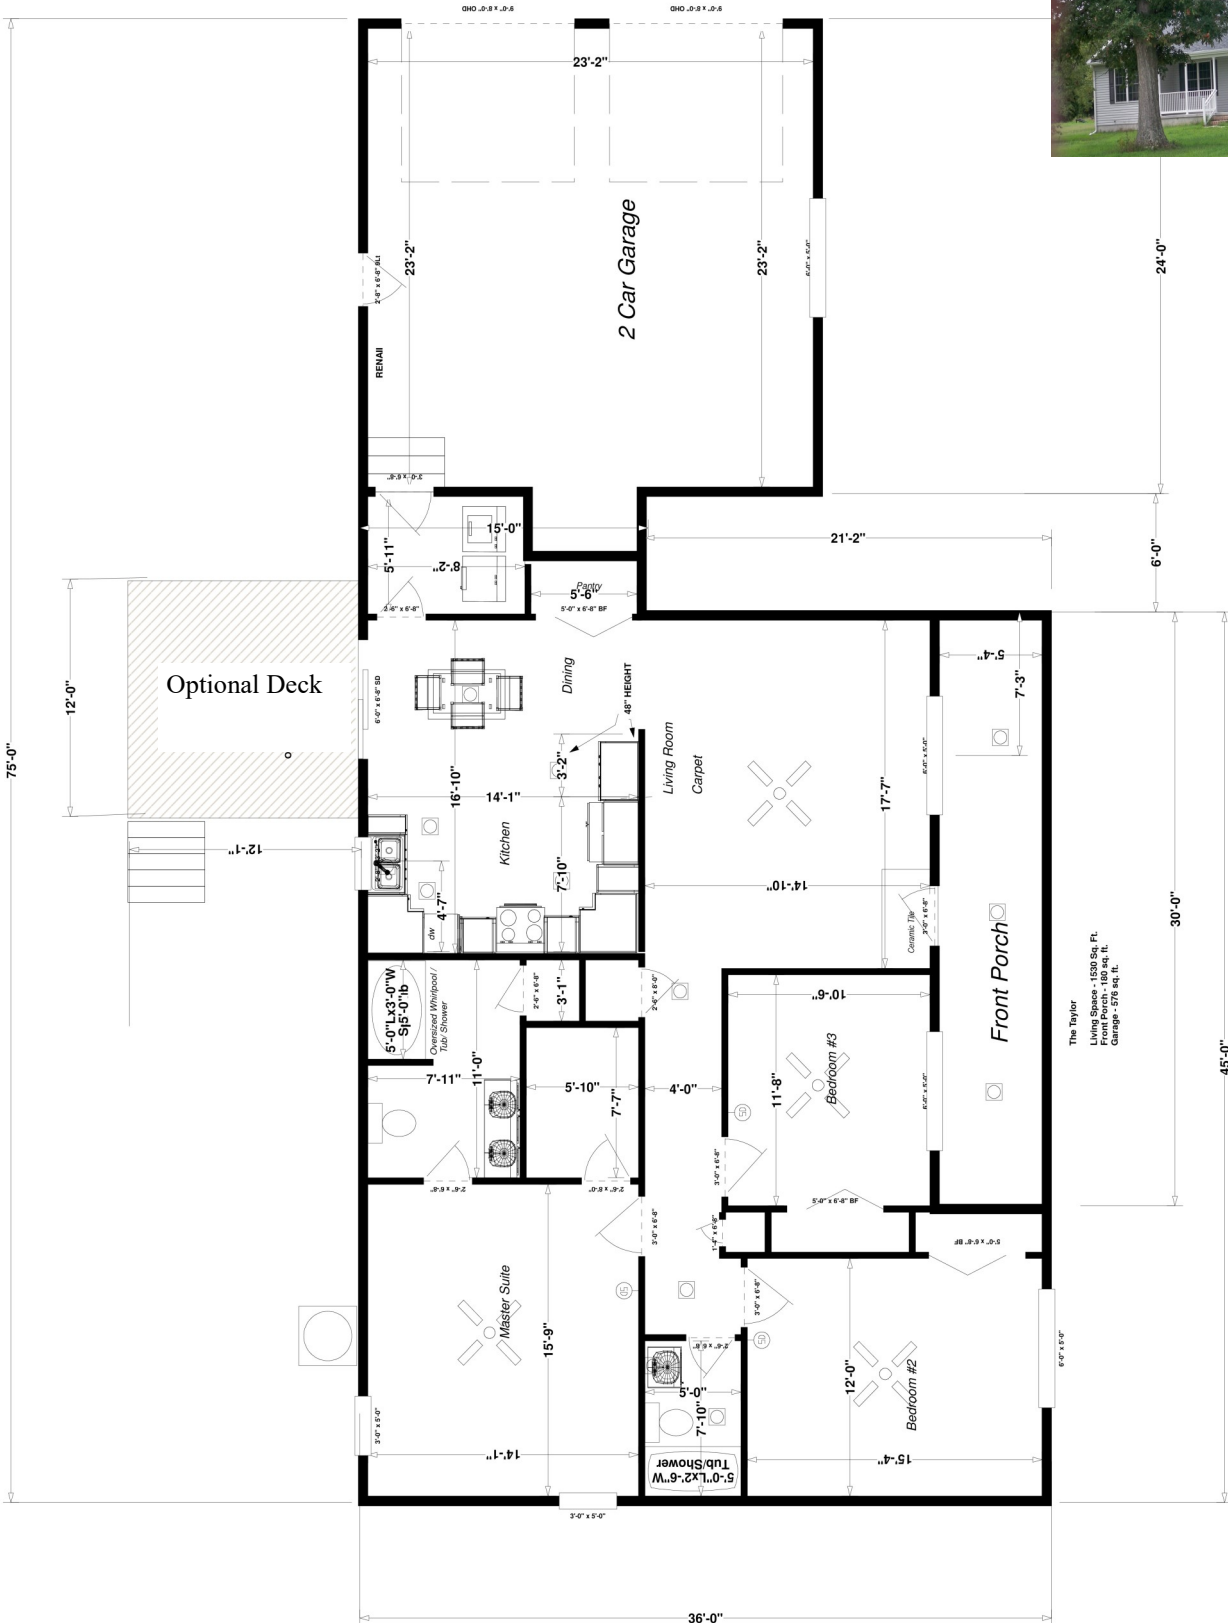

The Taylor

1500 Sq. Ft. Plan # 199

JBSBuildsForLess.COM