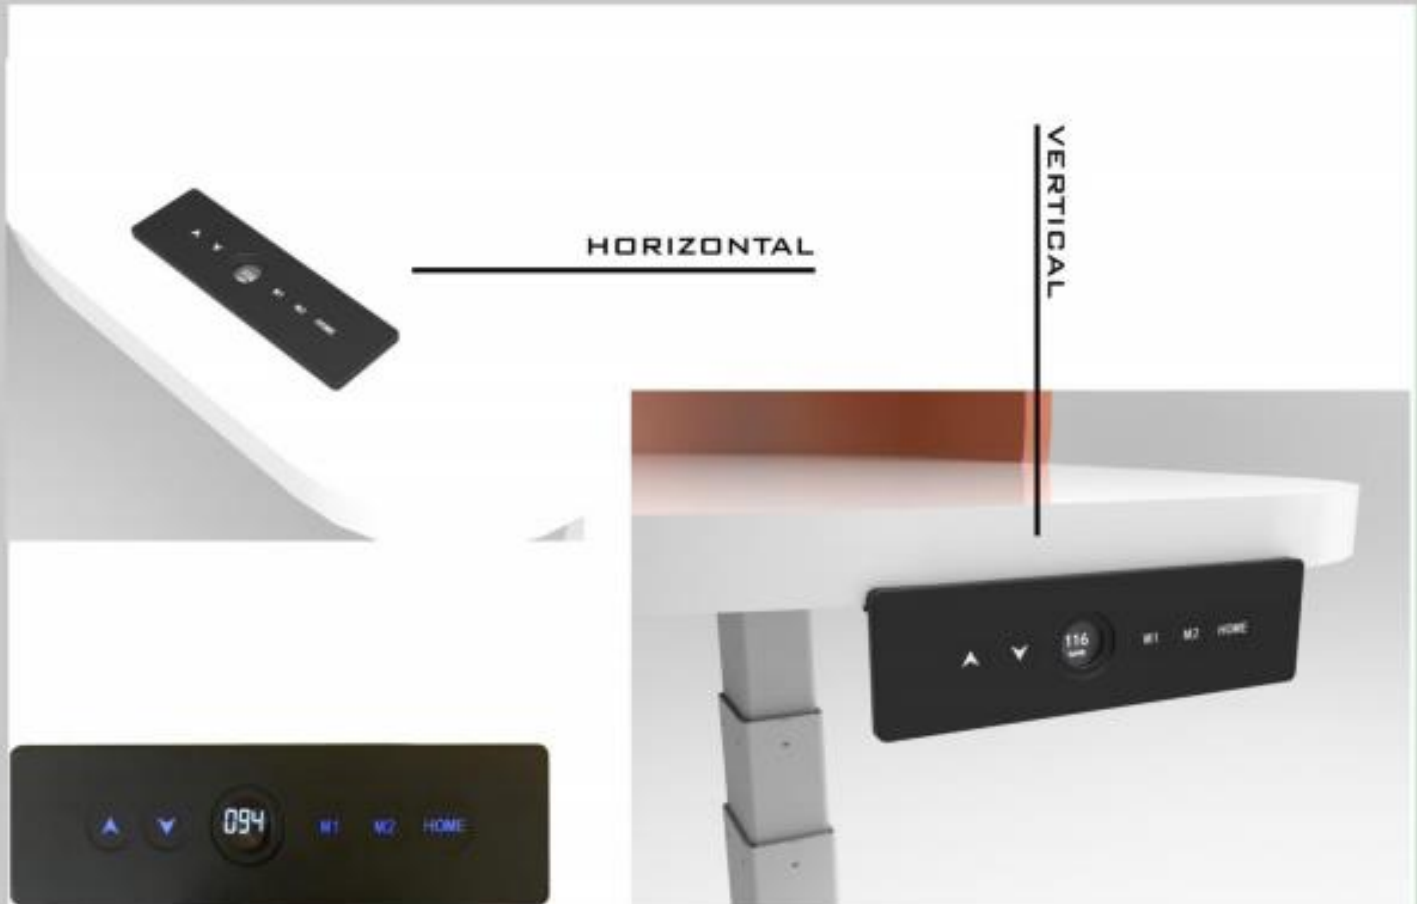

SUAS

ELECTRIC HEIGHT ADJUSTABLE DESK

SUAS SINGLE IS A STAND ALONE HEIGHT ADJUSTABLE DESK. OUR FRAME CAN BE MANUALLY EXPANDED TO ACCOMMODATE TOPS FROM 1200MM TO 1800MM IN WIDTH AND ELECTRONICALLY ADJUSTABLE FROM 680MM TO 1270MM IN HEIGHT, ALL AT THE TOUCH OF A BUTTON.

INCREASES PRODUCTIVITY

BURNS FAT

FEATURES

TOUCH SENSITIVE CONTROLLED TOUCH SCREEN KEYPAD:

2 AUTOMATIC HEIGHT ADJUSTABLE MEMORY SETTINGS.

AVAILABLE TO BE INSTALLED HORIZONTAL ON THE DESKTOP OR VERTICAL ON THE SIDE OF DESKTOP.