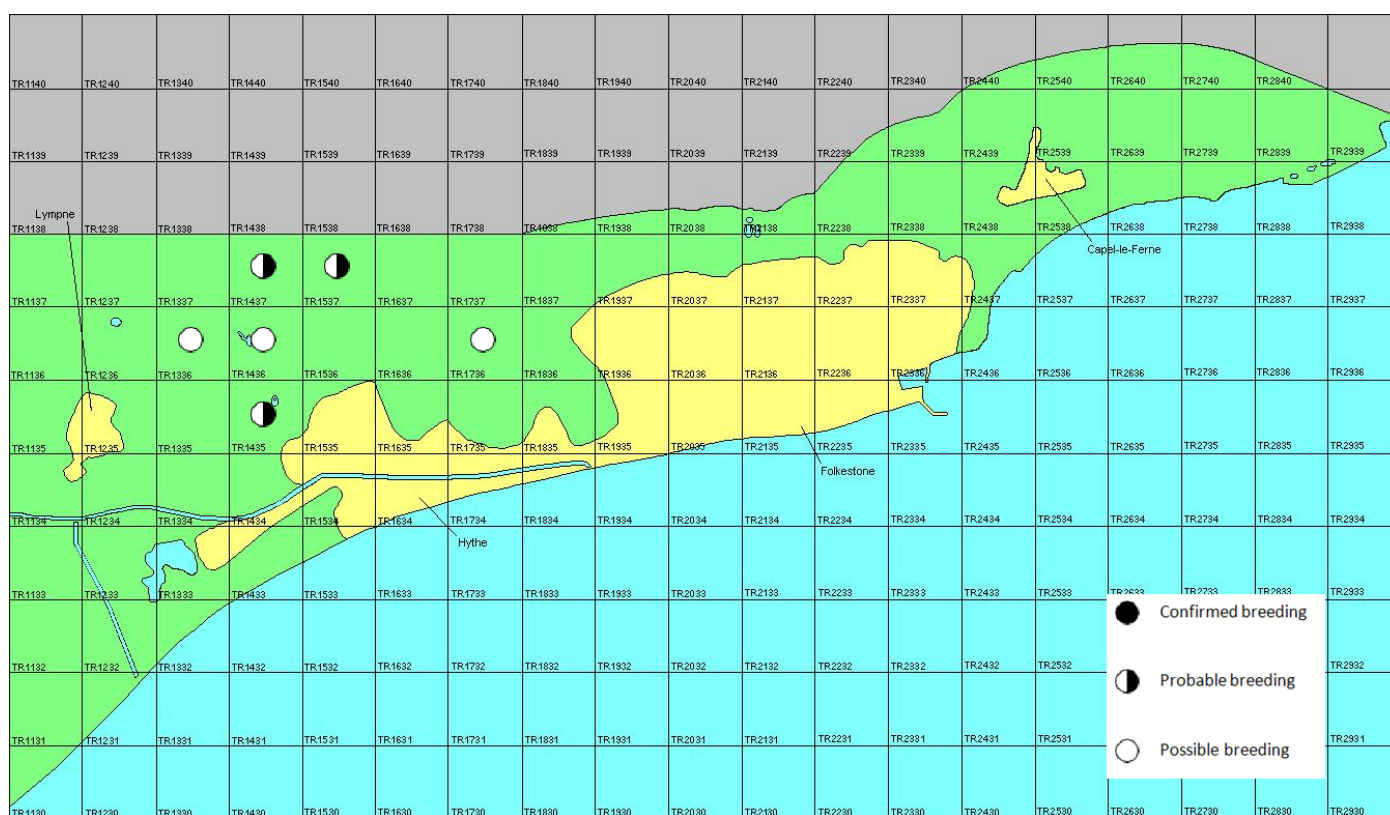

Nuthatch

Sitta europaea

Category A

Breeding resident

A widespread but declining resident in Kent.

The full species account will follow but the breeding and wintering distribution maps based on the 2007 – 2012 BTO / KOS atlas are provided below.

Nuthatch at Brockhill Country Park (Brian Harper)

The distribution of breeding records recorded in the BTO/KOS Atlas (2007 – 2012) is shown in figure 1.

Figure 1: Breeding distribution of Nuthatch at Folkestone and Hythe by 1km square

The distribution of winter records recorded in the BTO/KOS Atlas (2007 – 2012) is shown in figure 2.

Figure 2: Wintering distribution of Nuthatch at Folkestone and Hythe by 1km square