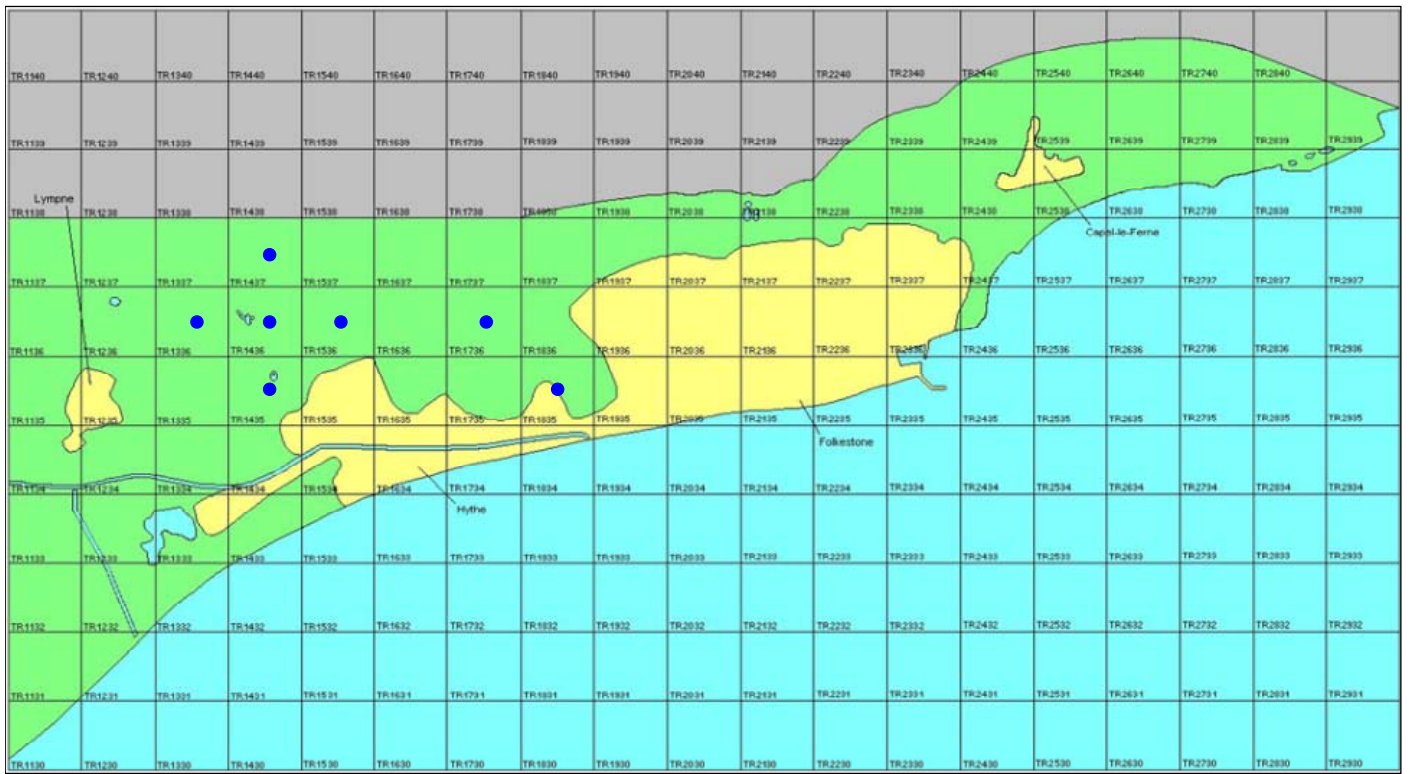

Nuthatch

Sitta europaea

Category A

Breeding resident

A widespread but declining resident in Kent.

The full species account will follow but the breeding and wintering distribution maps based on the 2007 – 2012 BTO / KOS atlas are provided below.

Nuthatch at Brockhill Country Park (Brian Harper)

The distribution of breeding records recorded in the BTO/KOS Atlas (2007 – 2012) is shown in figure 1.

Figure 1: Breeding distribution of Nuthatch at Folkestone and Hythe by 1km square

The distribution of winter records recorded in the BTO/KOS Atlas (2007 – 2012) is shown in figure 2.

Figure 2: Wintering distribution of Nuthatch at Folkestone and Hythe by 1km square