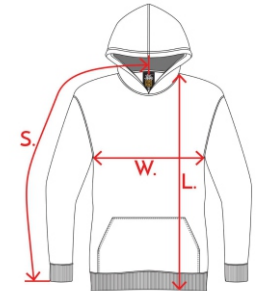

\$49.95 + tax

Add Personalized Embroidered
 Name on Front Left Chest - \$5.00 + tax

Just Like Hero Brand Hooded Sweatshirt Sizing Chart
 ADULT UNISEX SIZING CHART YOUTH UNISEX SIZING CHART

ADULT	S	M	L	XL	2XL
WIDTH (W)	20"	22"	24"	26"	28"
LENGTH (L)	26"	27"	28"	29"	30"
SLEEVE (S)	35"	36"	37"	38"	39"

#HERO-2020

YOUTH	Xs	S	M	L	XL
WIDTH (W)	15"	16"	17"	18"	19"
LENGTH (L)	21"	22"	23"	24"	25"
SLEEVE (S)	26"	28"	30"	32"	34"

#HERO-2020Y

Order On-Line at www.bigbearspiritwear.com

No Refunds or Exchanges on Decorated or Personalized Products