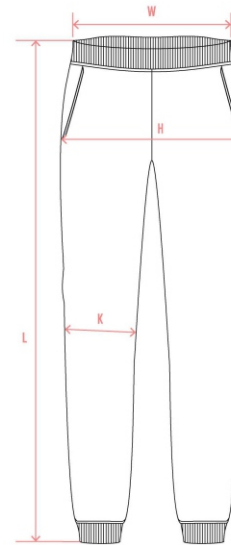

\$49.95 + tax

Add Personalized Embroidered
 Name on Front Left Chest - \$5.00 + tax

Just Like Hero Brand Hooded Sweatshirt Sizing Chart
 ADULT UNISEX SIZING CHART YOUTH UNISEX SIZING CHART

ADULT	S	M	L	XL	2XL
WIDTH (W)	20"	22"	24"	26"	28"
LENGTH (L)	26"	27"	28"	29"	30"
SLEEVE (S)	35"	36"	37"	38"	39"

#HERO-2020

YOUTH	Xs	S	M	L	XL
WIDTH (W)	15"	16"	17"	18"	19"
LENGTH (L)	21"	22"	23"	24"	25"
SLEEVE (S)	26"	28"	30"	32"	34"

#HERO-2020Y

Order On-Line at www.bigbearspiritwear.com

No Refunds or Exchanges on Decorated or Personalized Products

CRYSTAL RIDGE SKATING CLUB

CRSC

Joggers

Just Like Hero Brand Joggers
80% Ring Spun Cotton/20% Polyester
Black #5020

Crystal Ridge and Skate Canada Logo
Embroidered on Left Leg
Youth XSm-Adult 5XL

\$42.95 + tax

HERO 5020
JOGGERS

YOUTH

SIZE	YXS	YS	YM	YL	YXL/XS
WIDTH (W)	10.5	11	11.5	12	12.5
LENGTH (L)	30	32	34	36	38
HIP (H)	15.5	16	16.5	17	18
KNEE WIDTH (K)	6.1	6.3	6.5	6.7	6.9

ADULT

SIZE	S	M	L	XL	2XL	3XL	4XL	5XL
WIDTH (W)	13.5	14.5	15.5	17	18	19	20.5	21.5
LENGTH (L)	39	40	40.5	41	41.5	42.5	43	43.5
HIP (H)	19	20	21	22	23	24	25	26
KNEE WIDTH (K)	7.1	7.3	7.7	8.1	8.5	8.9	9.3	9.6