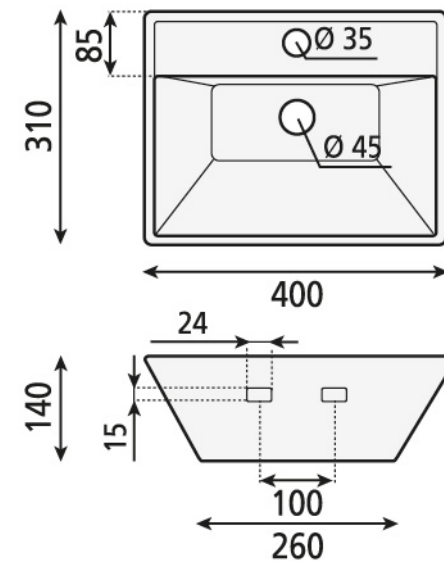

BERANGA

ref. 7019
400x310x140 mm

Lavabo rectangular suspendido
Rectangular wall-mounted
washbasin

- ▶ Puede ir a pared
- ▶ No tiene rebosadero
- ▶ Wall-mounting possibility
- ▶ Without overflow

-  8,5 kg.
-  410x330x150 mm - 9,5 kg.
-  90 ud.

Vista trasera/Rear view