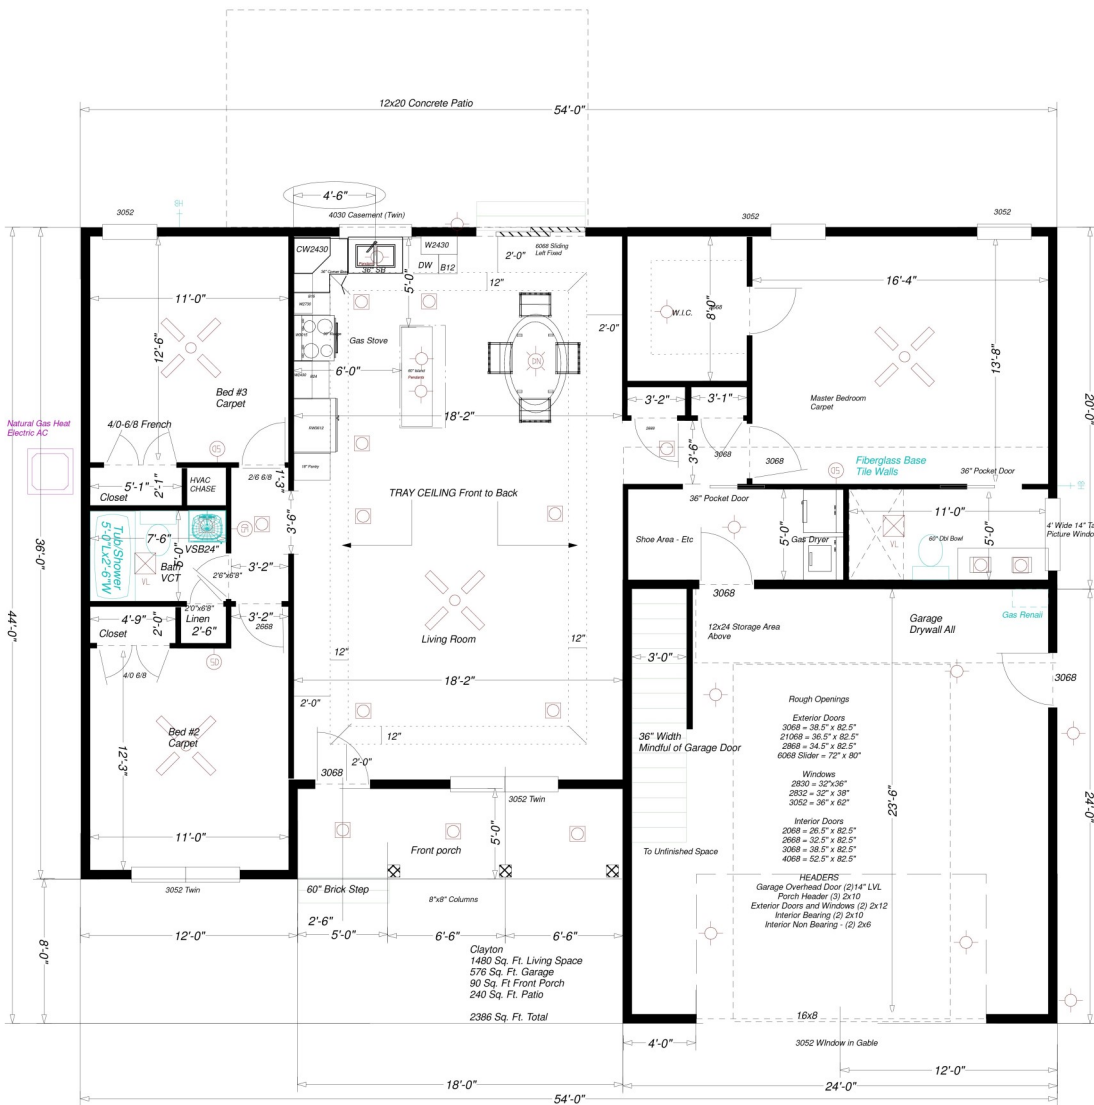

The Clayton

Clayton

Unfinished Attic Space

JBSBuildsForLess.com