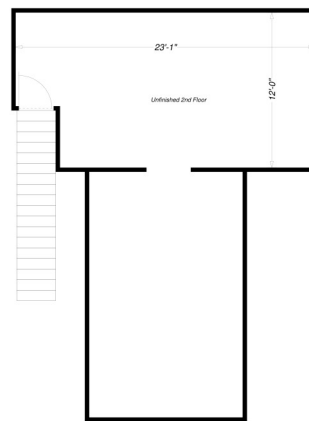

The Clayton

Clayton

Unfinished Attic Space

JBSBuildsForLess.com