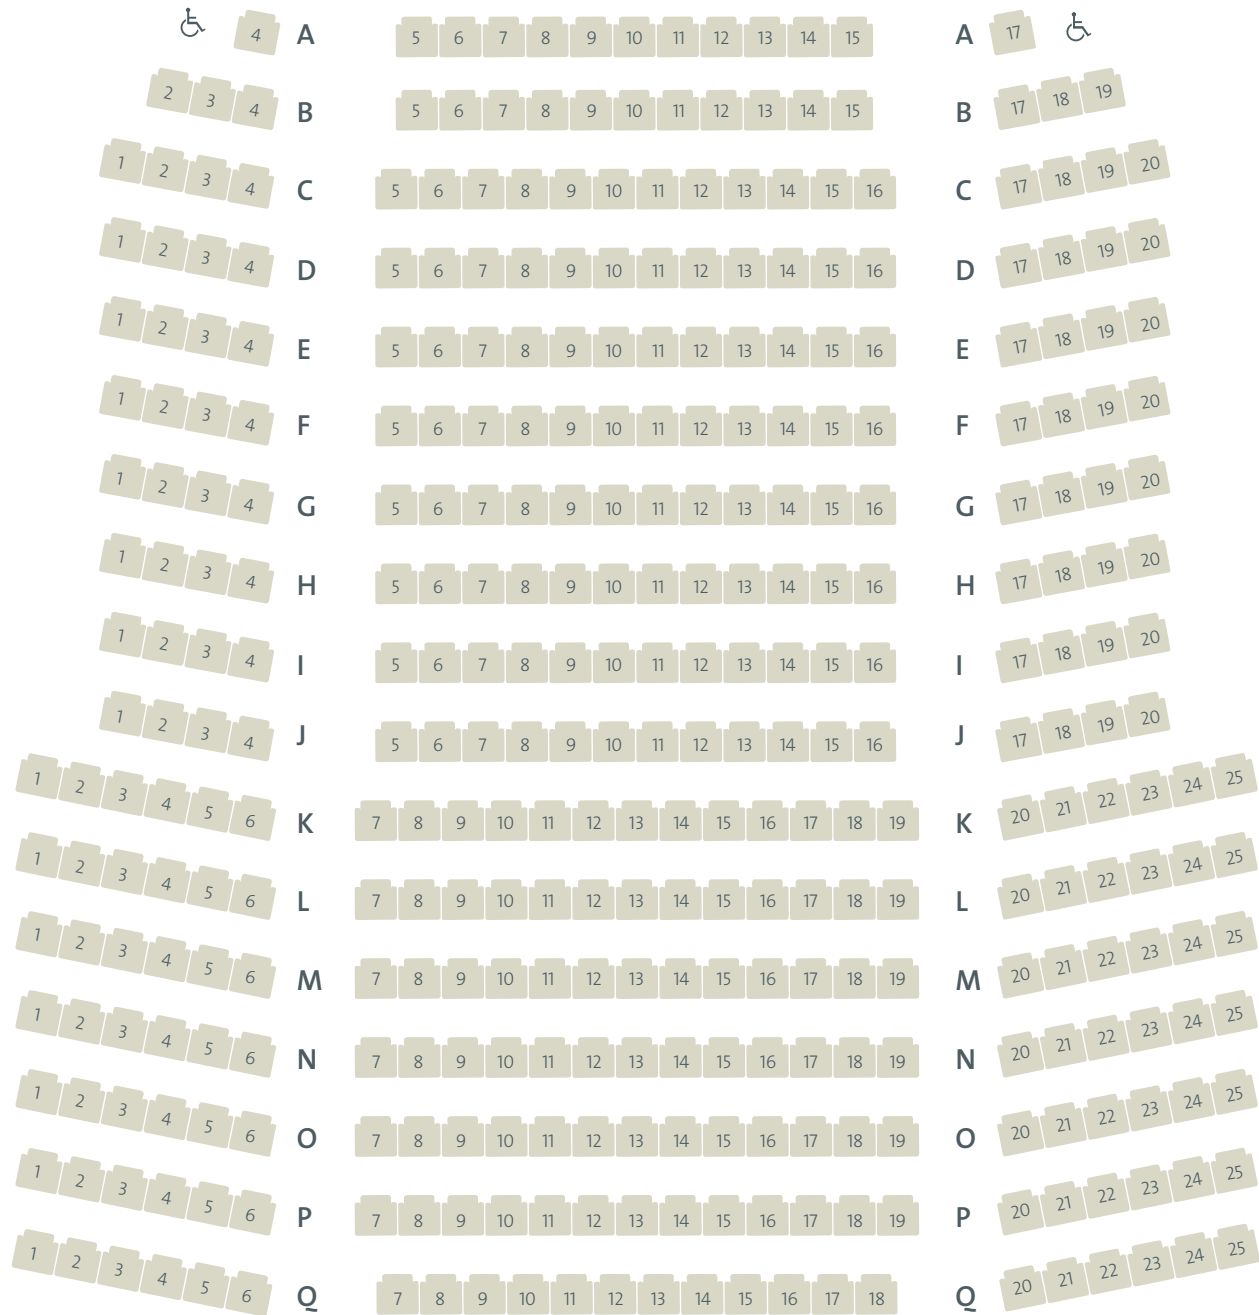

KING'S WHARF THEATRE

SEATING CHART

STAGE

SOUND BOARD

Free Parking

Wheelchair Accessible, Stadium Style Seating

366 Seats