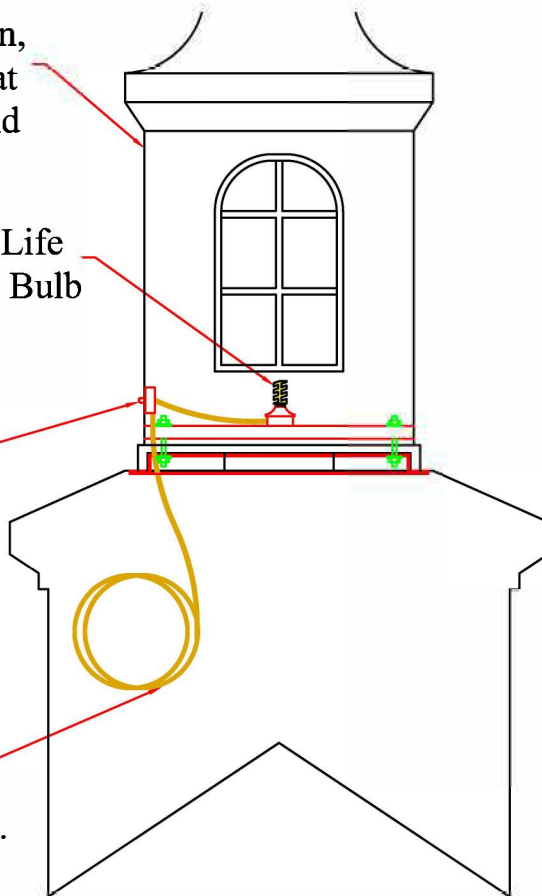

Side View

Interior of lighted section, coated with white gelcoat to prevent shadowing and enhance the lighting.

Long Life Spiral Bulb

Optional Photo Cell to turn the lighting on and off dependent on night and day.

20' Flex Conduit to reach attic and be wired in by others.

Top View

Single Bulb Application

Double Bulb Application