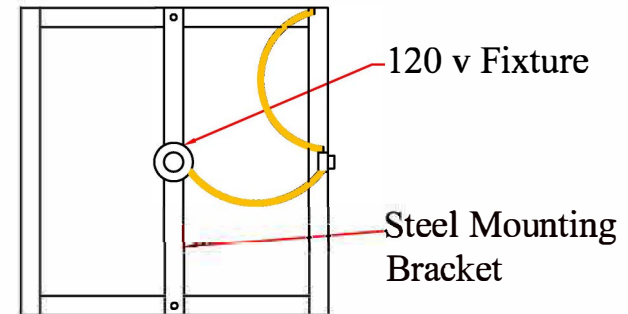

Side View

Interior of lighted section, coated with white gelcoat to prevent shadowing and enhance the lighting.

Long Life Spiral Bulb

Optional Photo Cell to turn the lighting on and off dependent on night and day.

20' Flex Conduit to reach attic and be wired in by others.

Top View

Single Bulb Application

Double Bulb Application