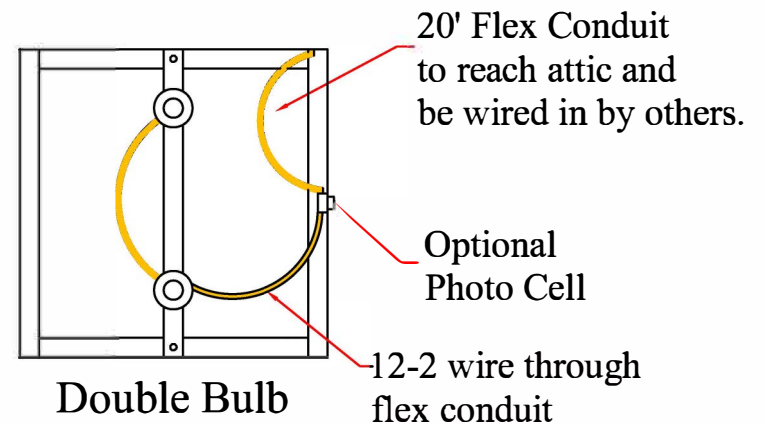

Side View

Interior of lighted section, coated with white gelcoat to prevent shadowing and enhance the lighting.

Long Life Spiral Bulb

Optional Photo Cell to turn the lighting on and off dependent on night and day.

20' Flex Conduit to reach attic and be wired in by others.

Top View

Single Bulb Application

Double Bulb Application