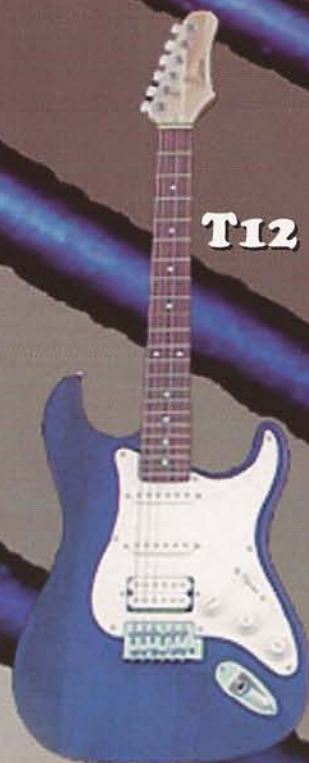

The Trad Models

CB	MTB	IV	FR	EG	BK
MR	SV	SG	R	WH	BL

TR	TS	VS
TB	TBK	TA

TBK	TR	TA	TB

The CAB Models Country and Blues

T12

BK	TS	WH	VS	N