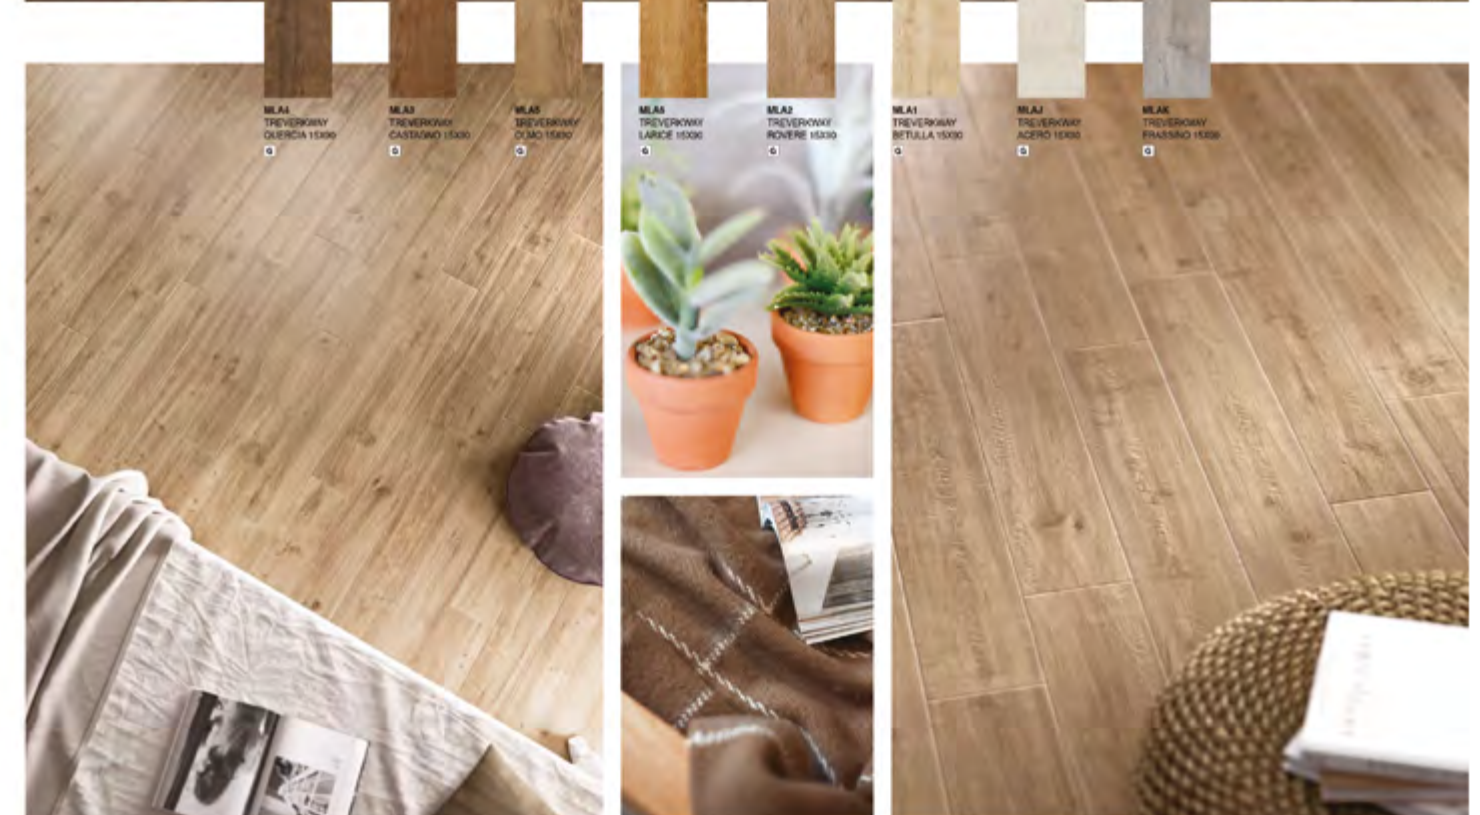

Conforms/According to/Conforme
Germ&B/Conforme/Conforme/Conformer
UNI EN 14411 - G B1a

(treverkway)