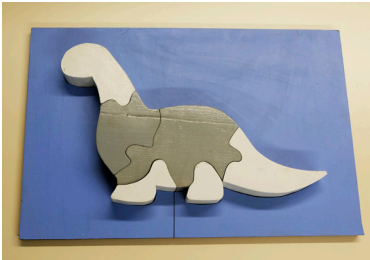

Colorful Blocks
\$35.

Toys, contd.

Steam Tugboat with removable stacks (push toy)
12" x 7.5" x 6"
\$30.

Mini Basketball Game
11" x 3" x 9"
\$15.

Horse Bank
11" x 3" x 9"
\$20.
Limited

Dinosaur Puzzle
17.75" x 11.75"
\$30.
One available