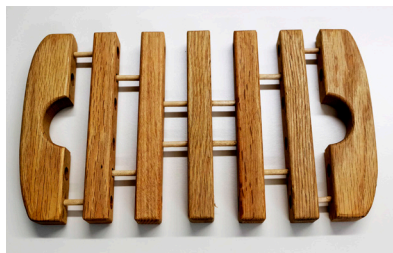

Kitchen Items

Large Cheese or Cutting Board
8" x 19"
\$50.
One available

Large "Onions, Peppers, Garlic" Cutting Board
19.5" x 12.5"
\$60.
One available

Trivet with handle
8" x 19"
\$30.
One available

Smaller Cheese Boards:
a) Cleaver 4" x 11"
b) Oval 9.75" x 4.5"
Both styles: \$25.

Apple Cheeseboard 13.5" x 17"
\$60. One available

Kitchen items, contd.

Napkin holder \$20.
5.25" x 6" x 4.25"

Large Palette Cheese Board with Feet
15.25" x 11" x 2"
\$75. One available

Expandable Trivets, various finishes and hardwoods
length closed: 7" length open: 11.25" x 6.5"
\$40.