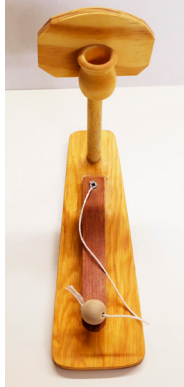

Bottle Opener:
Student-designed
2" x 3" \$5.

Presentation cherry wood holder for wine bottle & wine glasses
12" x 3.5"
\$15.

Toys

Gumball machine
9" x 13.5"
\$30.

Toy Road Grader
14" x 5" x 7"
\$45.

Drone with spinning propellers
12" x 13" x 4"
\$25.

Bendable Truck with Lumber
21" x 5" x 16.75"
\$75.

Doll Chair
7" x 13" x 8"
\$25.
Matching Table,
Various colors

Cascading Car game
10.5" x 23.5" x 6.5"
\$30.

Vintage Truck w/ removable racks
22.5" x 6.5 x 4.5"
\$45.

Colorful Blocks
\$35.

Toys, contd.

Steam Tugboat with removable stacks (push toy)
12" x 7.5" x 6"
\$30.

Mini Basketball Game
11" x 3" x 9"
\$15.

Horse Bank
11" x 3" x 9"
\$20.
Limited

Dinosaur Puzzle
17.75" x 11.75"
\$30.
One available