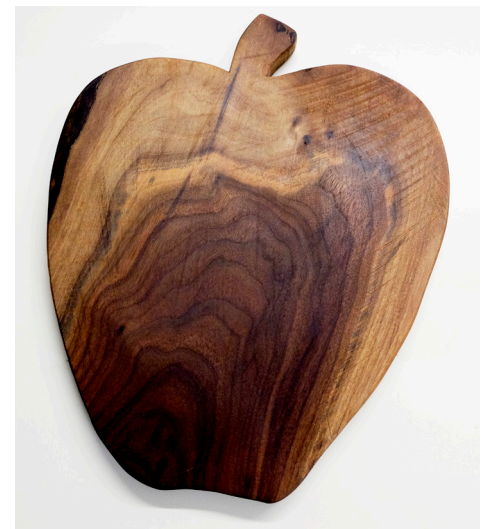

Cross on cross
12" x 7"
\$15.
Limited supply

Cross on plain background
5" x 7"
\$15.
Limited supply

Cross with hanger
3.5" x 6.25"
\$15.

Cooling Rack
~12" x 11" x 2.5"
\$40.
One available

Honey Dipper Drizzle Stick
~7" long
\$10.
Various hardwoods & designs

Kitchen Items

Large Cheese or Cutting Board
8" x 19"
\$50.
One available

Large "Onions, Peppers, Garlic" Cutting Board
19.5" x 12.5"
\$60.
One available

Trivet with handle
8" x 19"
\$30.
One available

Smaller Cheese Boards:
a) Cleaver 4" x 11"
b) Oval 9.75" x 4.5"
Both styles: \$25.