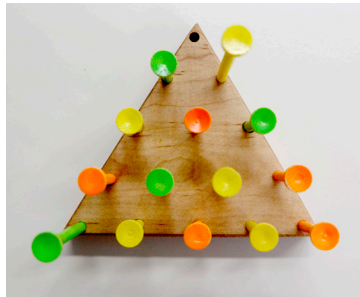

Bendable Truck with Lumber
21" x 5" x 16.75"
\$75.

Doll Chair
7" x 13" x 8"
\$25.
Matching Table,
Various colors

Cascading Car game
10.5" x 23.5" x 6.5"
\$30.

Vintage Truck w/ removable racks
22.5" x 6.5 x 4.5"
\$45.

Colorful Blocks
\$35.

Toys, contd.

Steam Tugboat with removable stacks (push toy)
12" x 7.5" x 6"
\$30.

Mini Basketball Game
11" x 3" x 9"
\$15.

Horse Bank
11" x 3" x 9"
\$20.
Limited

Dinosaur Puzzle
17.75" x 11.75"
\$30.
One available

Triangle Game, instructions
4.5" each side \$15.

Huge Flatbed Truck
13" x 18.5" x 9" \$40.

Tops:
(small)
\$3. each

Holiday

Santa's Sleigh
14" x 6.5"
\$35.
One available

Ornaments:
Each unique
\$5.

Mini Christmas Trees: Each unique
1.5" high to 4" high \$3. each