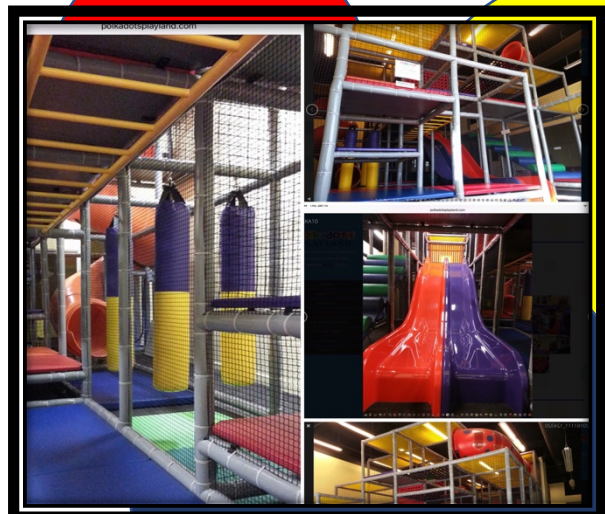

Now Accepting

Kids ages 4-10

December 19 -30th

8:30am - 4:30pm

(Extended hours-7am to 6pm available)

Contact us

905-455-3687

Polkadotsplayland@gmail.com

305 Royal West Drive

Brampton, ON

L6X 5K8

(Details attached)