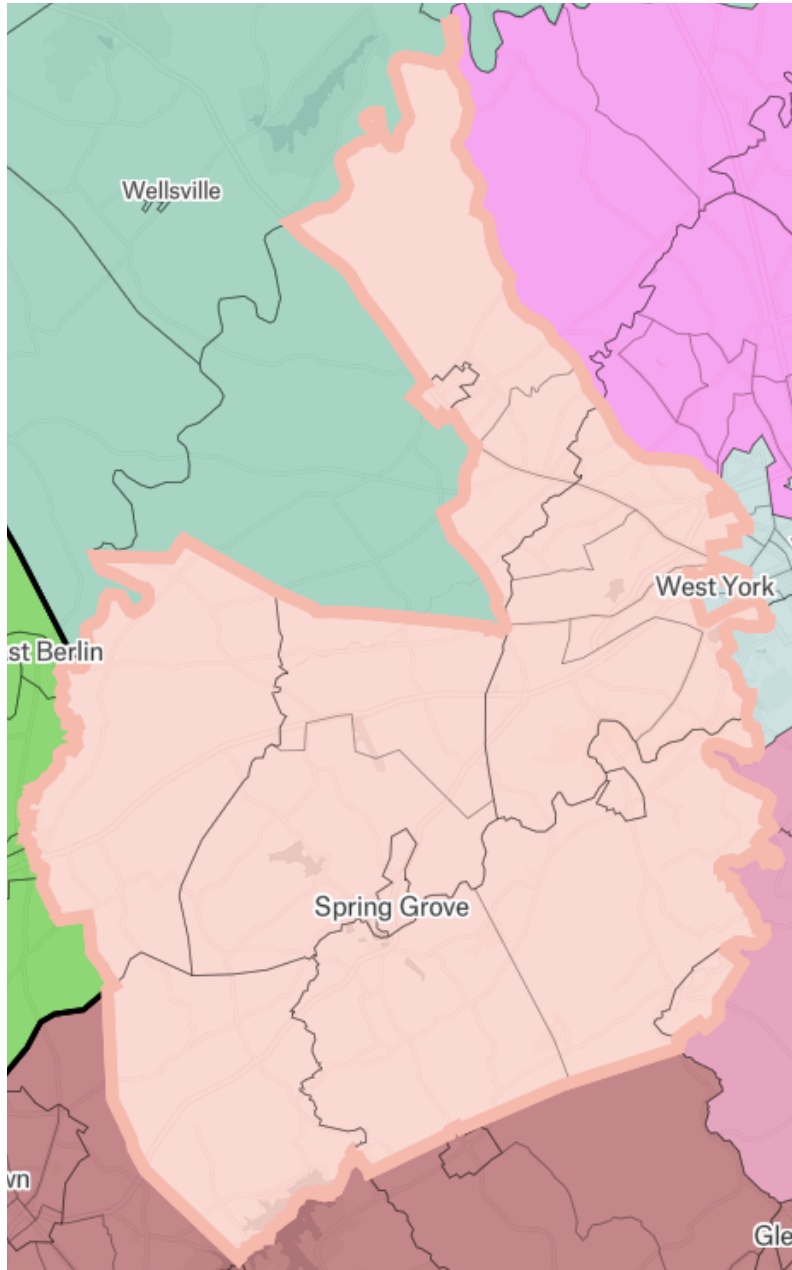

PENNSYLVANIA HOUSE DISTRICT 196

PA STATE HOUSE DISTRICT 196 INCLUDES THE FOLLOWING AREAS:

YORK COUNTY:

- Dover Township 01
- Dover Township 03
- Dover Township 04
- Heidelberg Township
- Jackson Township
- North Codorus Township
- Paradise Township
- West Manchester Township
- Dover Borough
- New Salem Borough
- Seven Valleys Borough
- Spring Grove Borough

*This document created, printed and paid for by
the Democratic Party of York County*