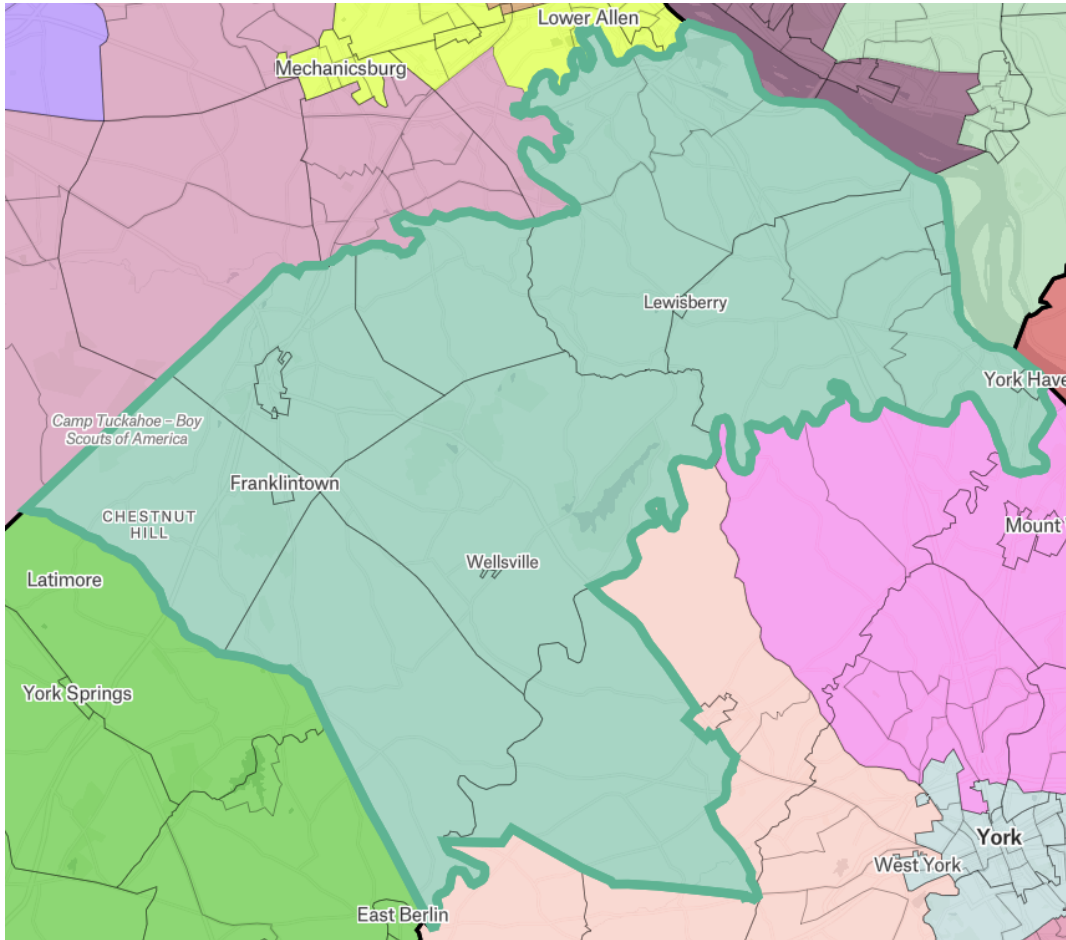

PENNSYLVANIA HOUSE DISTRICT 92

PA STATE HOUSE DISTRICT 92 INCLUDES THE FOLLOWING AREAS:

YORK COUNTY:

- Carroll Township
- Dover Township 02
- Fairview Township
- Franklin Township
- Monaghan Township
- Newberry Township
- Warrington Township
- Washington Township
- Dillsburg Borough
- Franklinton Borough
- Goldsboro Borough
- Lewisberry Borough
- Wellsville Borough
- York Haven Borough

*This document created, printed and paid for by
the Democratic Party of York County*