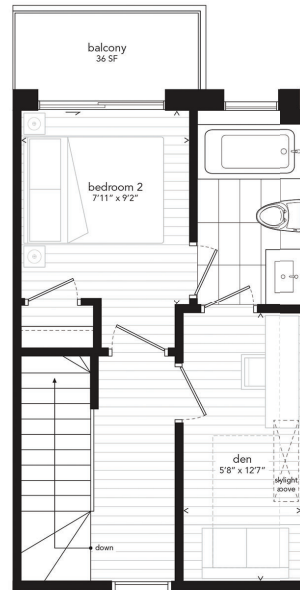

5 Left! Units 4, 7, 9, 10 & 15

Entry

Cross Section

Finch Ave W

Main Level

Second Level

Third Level

TOWNS | 5 | 8 | 11 | 14 | 17

Three Bedroom
1,404 SF *plus*
66 SF Balcony

Only 4 Left! Units **5, 8, 11 & 17**

Main Level

Lower Level

TOWN 42

Two Bedroom *plus* Family Room 1,222 SF *plus* 40 SF Balcony

Only 1 Left! Unit 42 (End-Unit)

Main Level

Lower Level