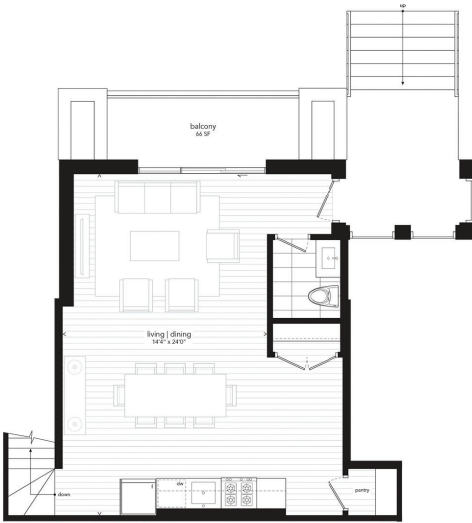

5 Left! Units 4, 7, 9, 10 & 15

Entry

Cross Section

Finch Ave W

Main Level

Second Level

Third Level

TOWNS | 5 | 8 | 11 | 14 | 17

Three Bedroom
1,404 SF *plus*
66 SF Balcony

Only 4 Left! Units **5, 8, 11 & 17**

Main Level

Lower Level

TOWN 42

Two Bedroom *plus* Family Room 1,222 SF *plus* 40 SF Balcony

Only 1 Left! Unit 42 (End-Unit)

Main Level

Lower Level