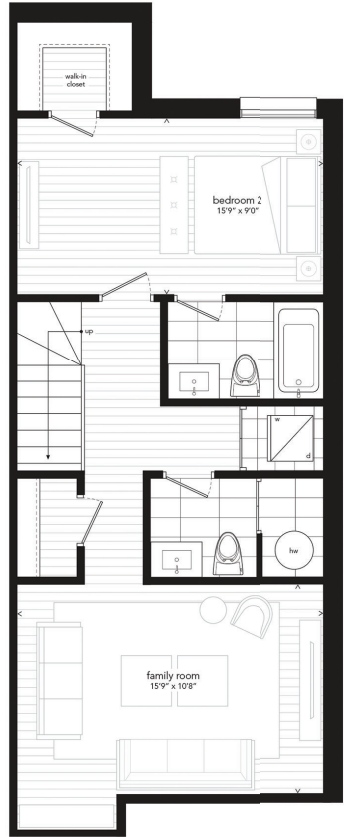

5 Left! Units 4, 7, 9, 10 & 15

Entry

Cross Section

Finch Ave W

Main Level

Second Level

Third Level

TOWNS | 5 | 8 | 11 | 14 | 17

Three Bedroom
1,404 SF *plus*
66 SF Balcony

Only 4 Left! Units **5, 8, 11 & 17**

Main Level

Lower Level

TOWN 42

Two Bedroom *plus* Family Room 1,222 SF *plus* 40 SF Balcony

Only 1 Left! Unit 42 (End-Unit)

Main Level

Lower Level