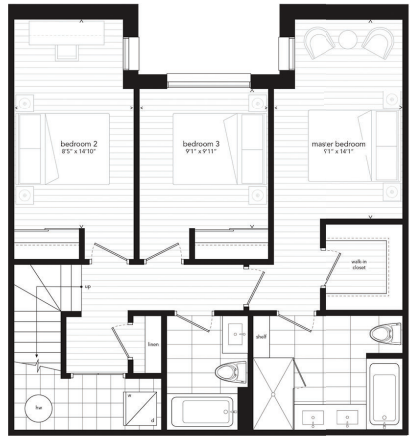

5 Left! Units 4, 7, 9, 10 & 15

Entry

Cross Section

Finch Ave W

Main Level

Second Level

Third Level

TOWNS | 5 | 8 | 11 | 14 | 17

Three Bedroom
1,404 SF *plus*
66 SF Balcony

Only 4 Left! Units **5, 8, 11 & 17**

Main Level

Lower Level

TOWN 42

Two Bedroom *plus* Family Room 1,222 SF *plus* 40 SF Balcony

Only 1 Left! Unit 42 (End-Unit)

Main Level

Lower Level