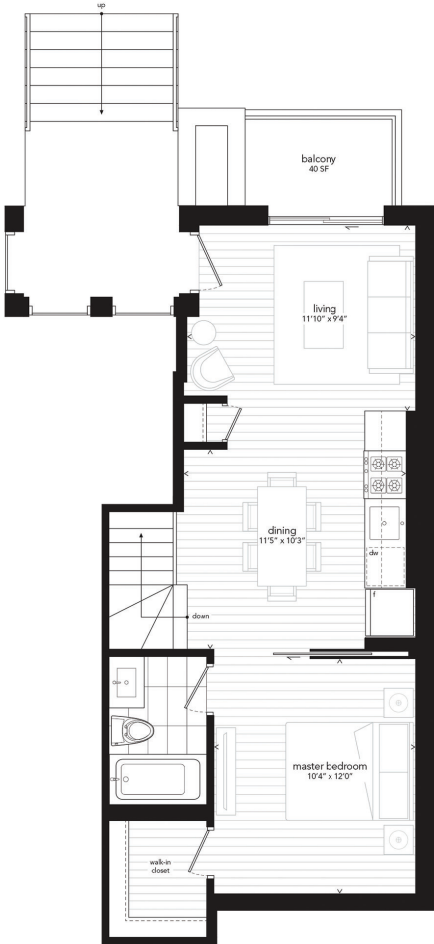

Three Bedroom
1,404 SF *plus*
66 SF Balcony

Only 4 Left! Units **5, 8, 11 & 17**

Main Level

Lower Level

TOWN 42

Two Bedroom *plus* Family Room 1,222 SF *plus* 40 SF Balcony

Only 1 Left! Unit 42 (End-Unit)

Main Level

Lower Level