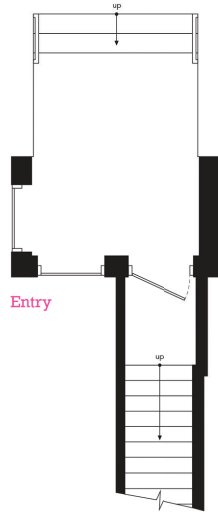

15

10

9

7

4

17

11

8

5

Finch Avenue West

42

Elmview Avenue

TOWNS 4 7 9 10 15

Two Bedroom *plus* Den

1,088 SF *plus*

108 SF Balconies

5 Left! Units 4, 7, 9, 10 & 15

Entry

Cross Section

Finch Ave W

Main Level

Second Level

Third Level

TOWNS | 5 | 8 | 11 | 14 | 17

Lower Level