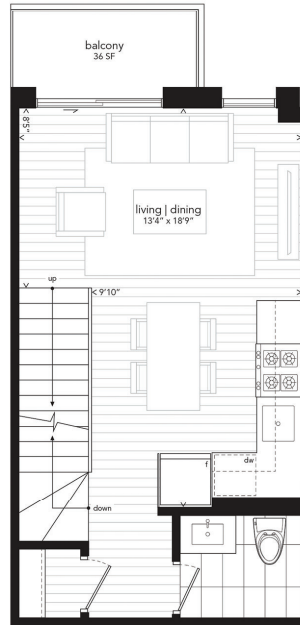

5 Left! Units 4, 7, 9, 10 & 15

Entry

Cross Section

Finch Ave W

Main Level

Second Level

Third Level

TOWNS | 5 | 8 | 11 | 14 | 17

Three Bedroom
1,404 SF *plus*
66 SF Balcony

Only 4 Left! Units **5, 8, 11 & 17**

Main Level

Lower Level

TOWN 42

Two Bedroom *plus* Family Room 1,222 SF *plus* 40 SF Balcony

Only 1 Left! Unit 42 (End-Unit)

Main Level

Lower Level