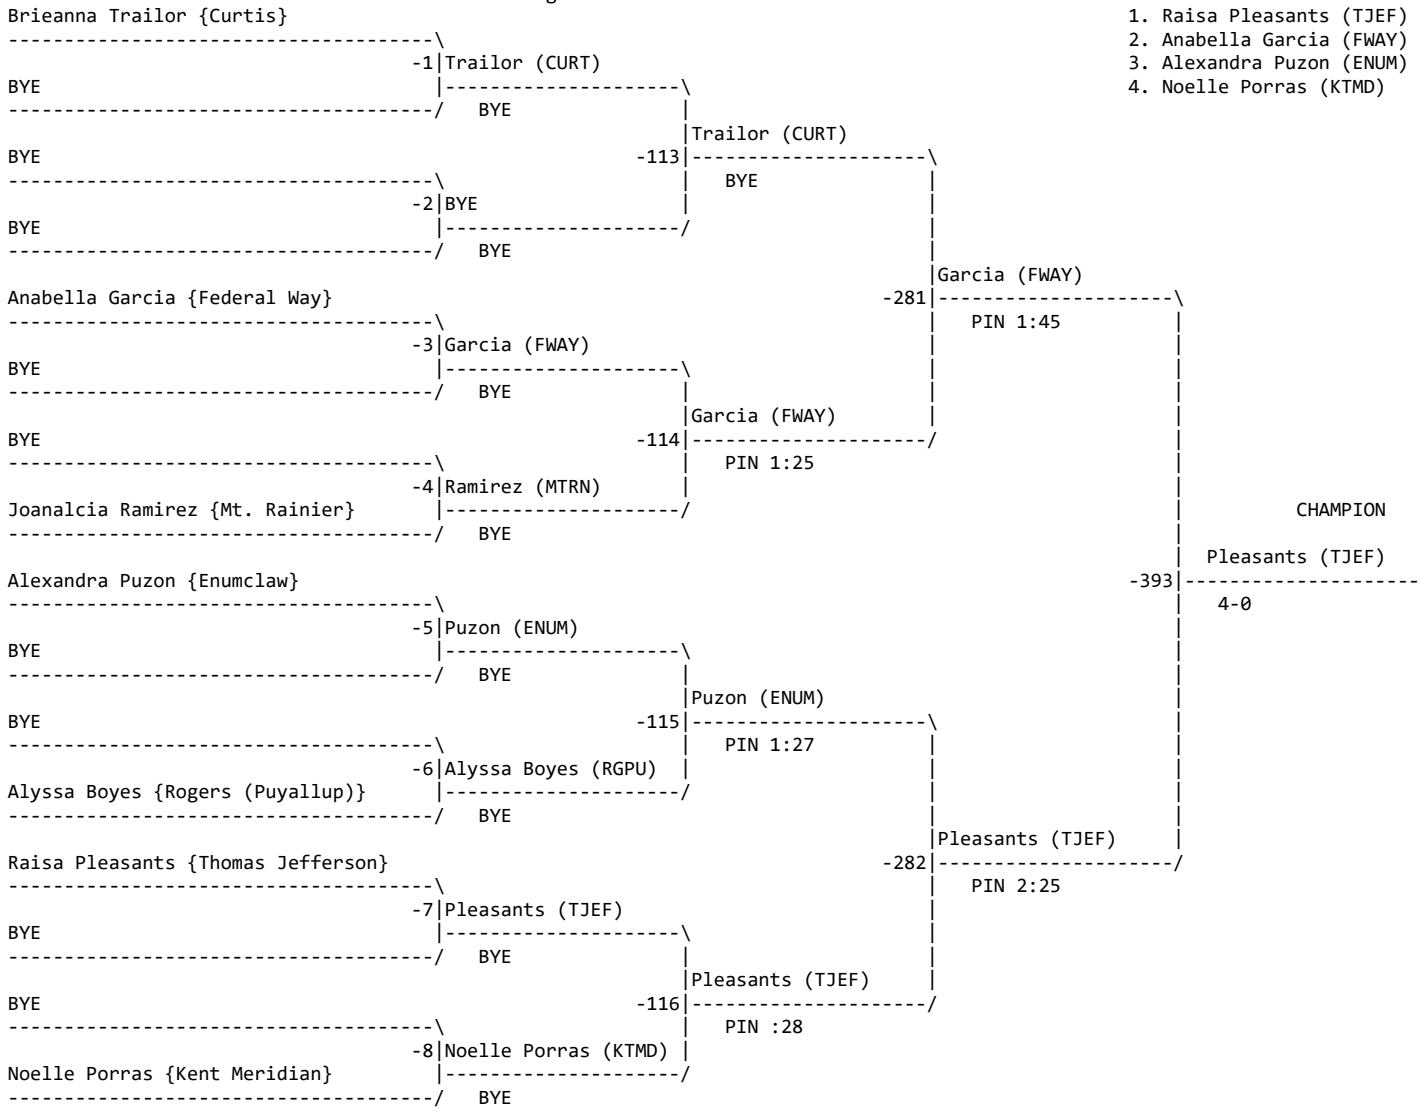

Girls All SPSL

Weight class : 100

1. Raisa Pleasants (TJEF)
2. Anabella Garcia (FWAY)
3. Alexandra Puzon (ENUM)
4. Noelle Porras (KTMD)

CHAMPION

Pleasants (TJEF)

4-0

Consolation for Weight class : 100

Trailor (CURT)