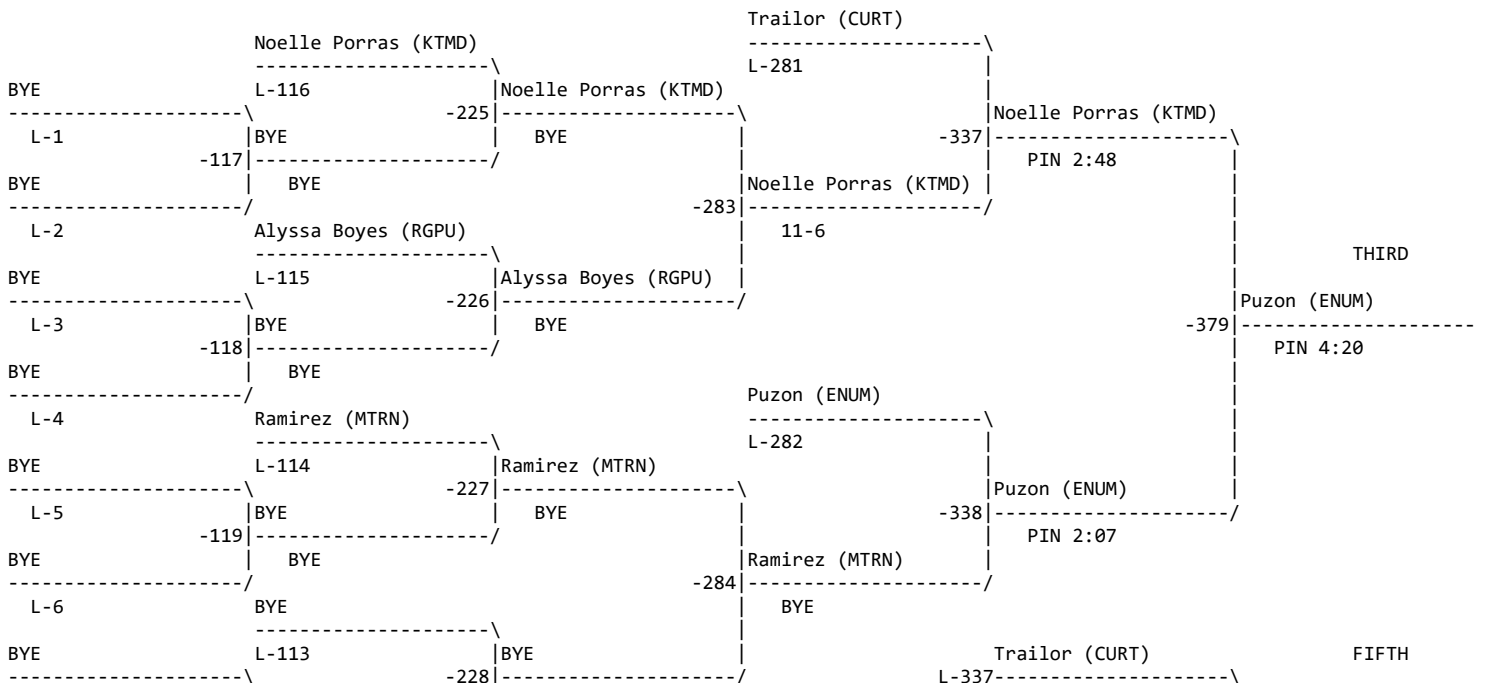

Girls All SPSL

Weight class : 100

1. Raisa Pleasants (TJEF)
2. Anabella Garcia (FWAY)
3. Alexandra Puzon (ENUM)
4. Noelle Porras (KTMD)

CHAMPION

Pleasants (TJEF)

4-0

Consolation for Weight class : 100

Trailor (CURT)

L-281

Noelle Porras (KTMD)

PIN 2:48

THIRD

Puzon (ENUM)

PIN 4:20

Puzon (ENUM)

L-282