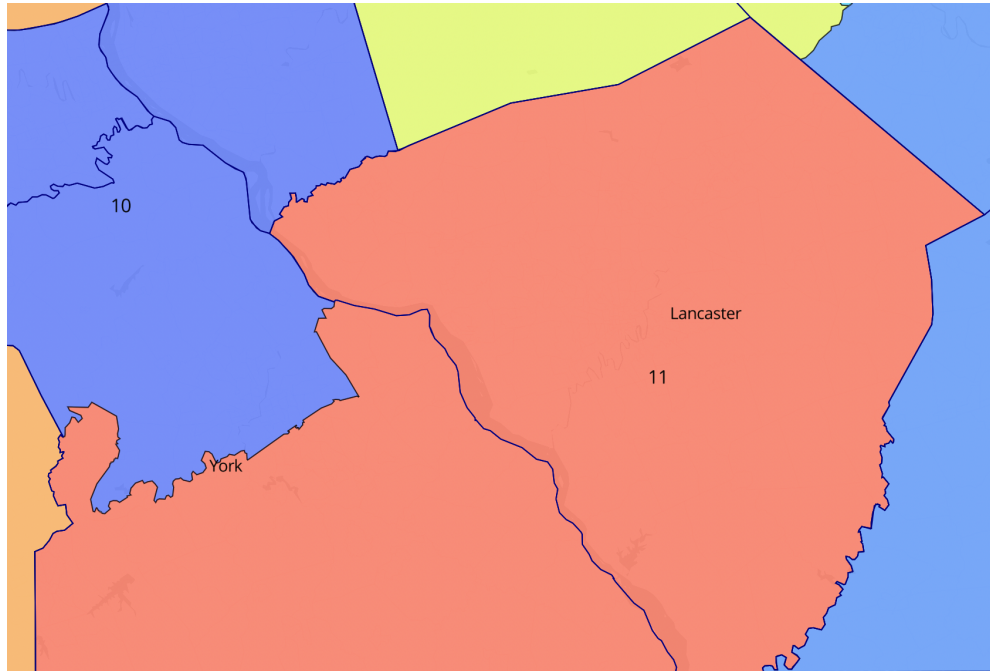

PA CONGRESSIONAL DISTRICT 11

PA CONGRESSIONAL DISTRICT 11 INCLUDES THE FOLLOWING AREAS:

YORK COUNTY:

- Chanceford Township
- Codorus Township
- East Hopewell Township
- Fawn Township
- Heidelberg Township
- Hellam Township
- Hopewell Township
- Jackson Township 01 (only blocks 2019, 2020, 2021, 2022, 2023, 2024, 2025, 2026, 2027, 2028, 2029, 3008, 3009, 3015, 3016, 3019, 3020, 3021, 3022, 3023, 3024, 3025, 3026, 3027, 3028, 3029, 3030 and 3031 of tract 020522 and blocks 2031 and 2032 of tract 020524)),
- Lower Chanceford Township
- Lower Windsor Township
- Manheim Township
- North Codorus Township
- North Hopewell Township
- Paradise Township
- Peach Bottom Township
- Penn Township
- Shrewsbury Township
- Springfield Township
- West Manheim Township
- Windsor Township
- York Township
- Cross Road Borough
- Dallastown Borough
- Delta Borough
- East Prospect Borough
- Fawn Grove Borough
- Felton Borough
- Glen Rock Borough
- Hallam Borough
- Hanover Borough
- Jacobus Borough
- Jefferson Borough
- Loganville Borough
- New Freedom Borough
- New Salem Borough
- Railroad Borough
- Red Lion Borough
- Seven Valleys Borough
- Shrewsbury Borough
- Spring Grove Borough
- Stewartstown Borough
- Windsor Borough
- Winterstown Borough
- Wrightsville Borough
- Yoe Borough
- Yorkana Borough