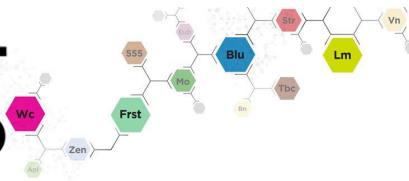

ELEMENT E-LIQUID

PREMIUM DRIPPER SERIES STOCKED BY ELECTRIC VAPE E-LIQUID FLAVOURS

80%
VG

20%
PG

03mg
Nic.

WATERMELON CHILL

Vibrantly juicy watermelon chiller

Refreshing watermelon meets the smooth chill of mint. This unique combination is the perfect remedy to beat the heat.

ZEN

Encounter a state of relaxation

An exotic, stress-relieving fusion of lychee, guava and sweet peach with passionflower, and chamomile.

PINK LEMONADE

Prepare to relish a hot summer day

Zingy lemonade blend with just the right amount of red fruit. A slight tang on the tongue gives way to a smooth citrus exhale.

FRESH SQUEEZE

Vape the taste of fresh squeezed oranges

We've peeled back the secrets of creating natural, freshly squeezed orange flavor in this sweet and tangy citrus blend.

DRIPPER SERIES

80%
VG

20%
PG

3mg
Nic.