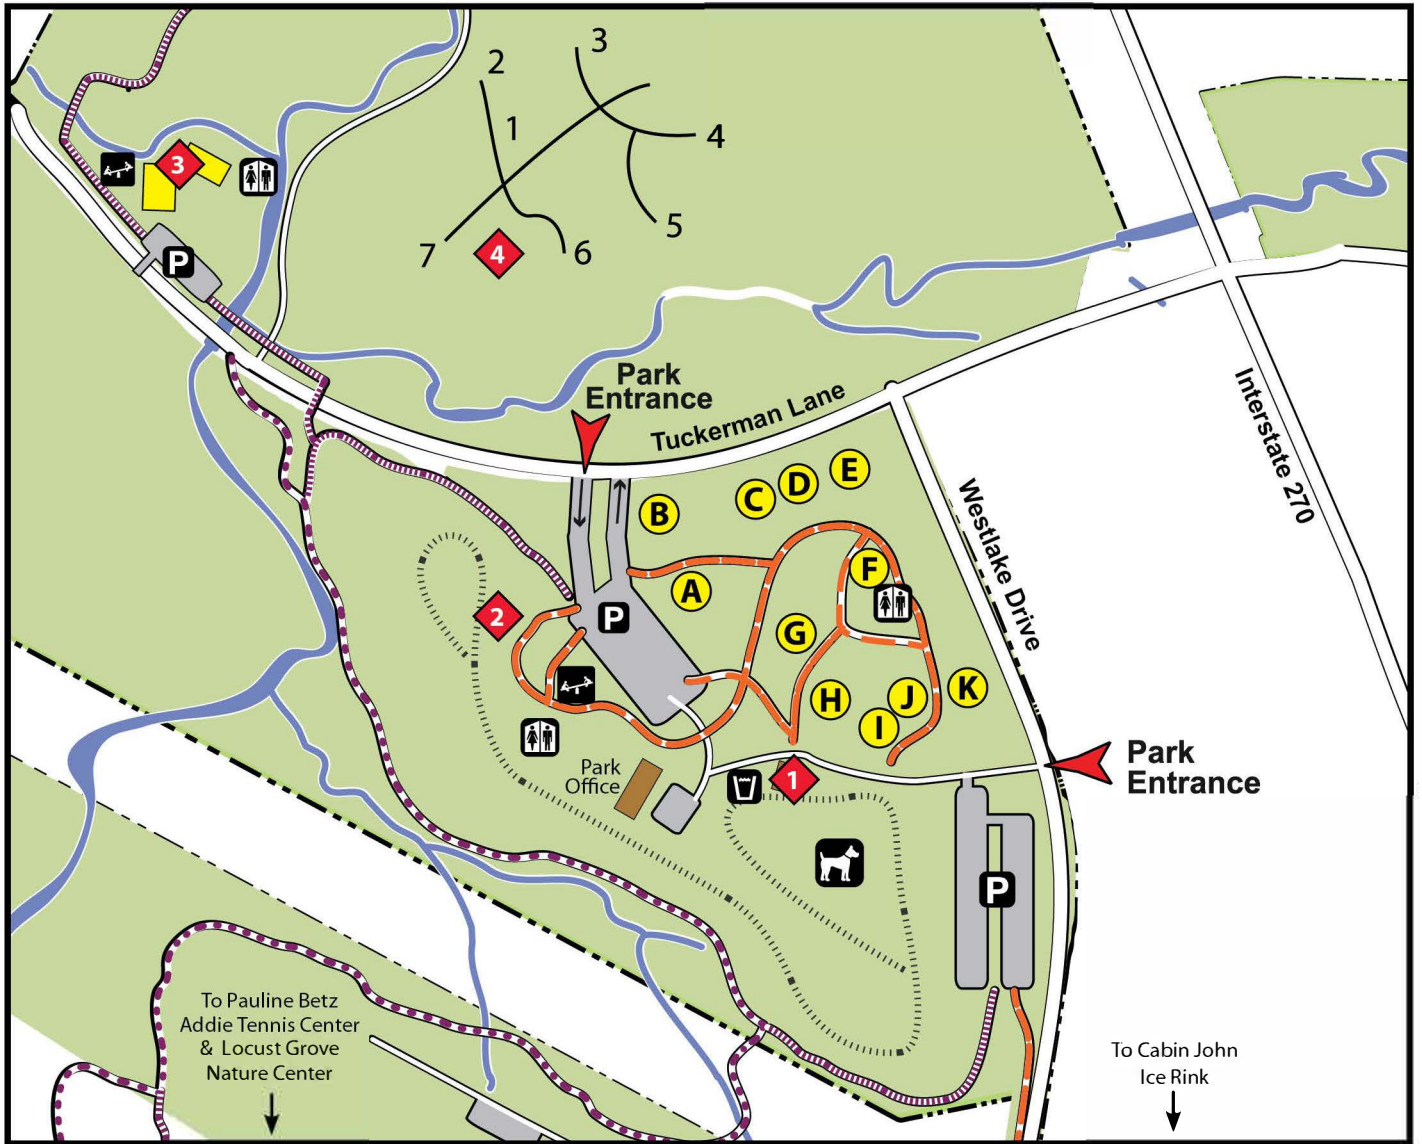

# CABIN JOHN REGIONAL PARK

## Legend

- |   |                       |                 |
|---|-----------------------|-----------------|
| Cabin John Miniature Train  | Parklands             | Picnic Shelters |
| Tai Chi Court   | Buildings             | Bathrooms       |
| Cabin John Group Picnic Area<br><i>(Requires permit)</i>            | Streams & Lakes       | Parking         |
| Robert C. McDonell Campground<br><i>(Campsites require permits)</i> | Hard Surface Trail    | Dog Park        |
|   | Trail Connector       | Playground      |
|   | Natural Surface Trail | Drinking Water  |
|   | Trail Connector       |                 |

Potomac, MD • 20854

For more information about this park, visit [MontgomeryParks.org](http://MontgomeryParks.org)