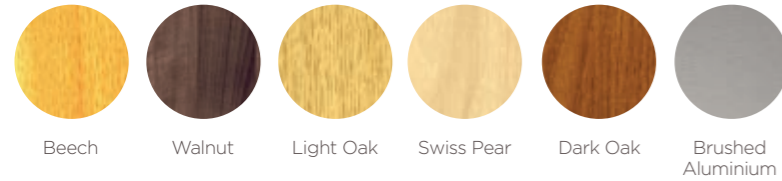

COLOURS

A wide and well balanced range of colours and textures that can provide a combination of classic, modern and trend orientated designs. From MFC boards with realistic surface textures to coloured glass that sparkles, our extensive range gives you everything you need to add perspective, personality and style.

From a range of well balanced wood grain effect Steel, to striking Brushed Aluminium and everything in-between, lifeless door frames are now a thing of the past.

FRAMES & TRACKS

KENSINGTON

PAINT

VINYL

WOOD GRAIN

LACQUERED FINISH

GEMINI

NUEVO

RAUMPLUS

DELANO / DELANO SLIM-LINE

Other colours maybe available upon request. Samples are available for a small fee. Due to variations in the printing process, colours shown may deviate from the actual. Products, colours and finishes are available while stocks last.

* Etched gold available in 300 series only.

MFC & GLASS STANDARD RANGE

STANDARD COLOURS *Please note some colours are available in various 'ST' finishes.*

PREMIUM COLOURS *Please note some colours are available in various 'ST' finishes.*

MIRROR & COLOURED GLASS

MIRRORS

LOW IRON GLASS

METALLIC COLOURED GLASS

COLOURED GLASS

SATIN GLASS RANGE