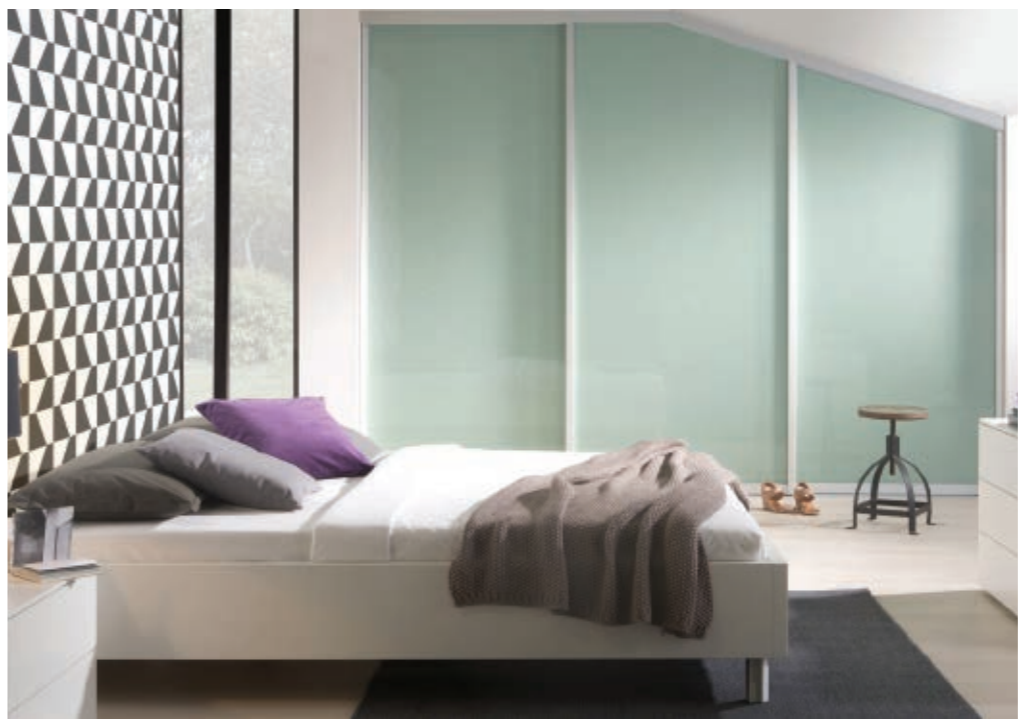

◀ Raumplus 752 aluminium angled system with green soft glass