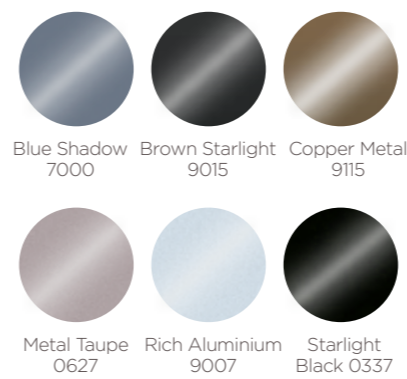

### STANDARD COLOURS *Please note some colours are available in various 'ST' finishes.*

### PREMIUM COLOURS *Please note some colours are available in various 'ST' finishes.*

### MIRROR & COLOURED GLASS

#### METALLIC COLOURED GLASS