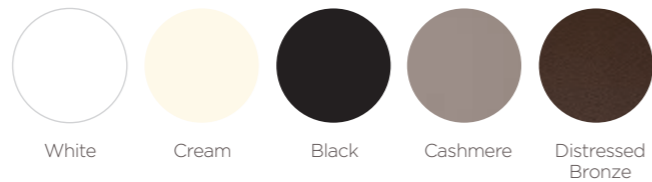

COLOURS

A wide and well balanced range of colours and textures that can provide a combination of classic, modern and trend orientated designs. From MFC boards with realistic surface textures to coloured glass that sparkles, our extensive range gives you everything you need to add perspective, personality and style.

From a range of well balanced wood grain effect Steel, to striking Brushed Aluminium and everything in-between, lifeless door frames are now a thing of the past.

FRAMES & TRACKS

KENSINGTON

PAINT

VINYL

WOOD GRAIN

LACQUERED FINISH

GEMINI

NUEVO

RAUMPLUS

DELANO / DELANO SLIM-LINE

Other colours maybe available upon request. Samples are available for a small fee. Due to variations in the printing process, colours shown may deviate from the actual. Products, colours and finishes are available while stocks last.

* Etched gold available in 300 series only.

MFC & GLASS STANDARD RANGE

STANDARD COLOURS *Please note some colours are available in various 'ST' finishes.*

PREMIUM COLOURS *Please note some colours are available in various 'ST' finishes.*

MIRROR & COLOURED GLASS

MIRRORS

LOW IRON GLASS

METALLIC COLOURED GLASS

COLOURED GLASS

SATIN GLASS RANGE