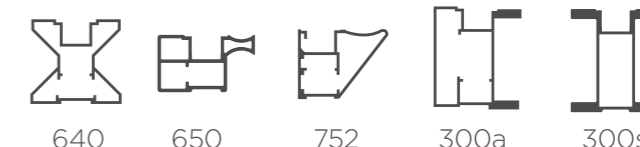

Silver aluminium frame with white boards

PROFILES