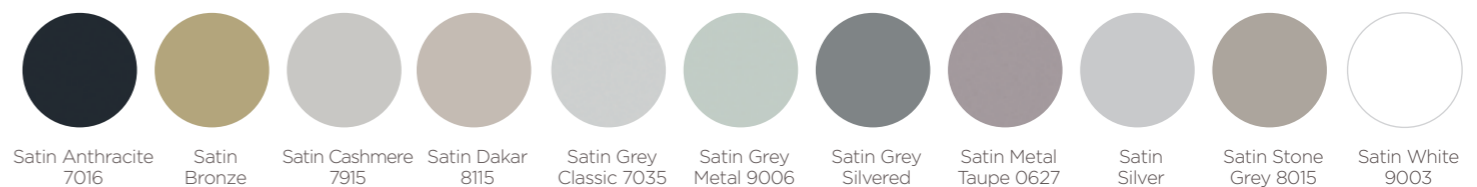

SATIN GLASS RANGE