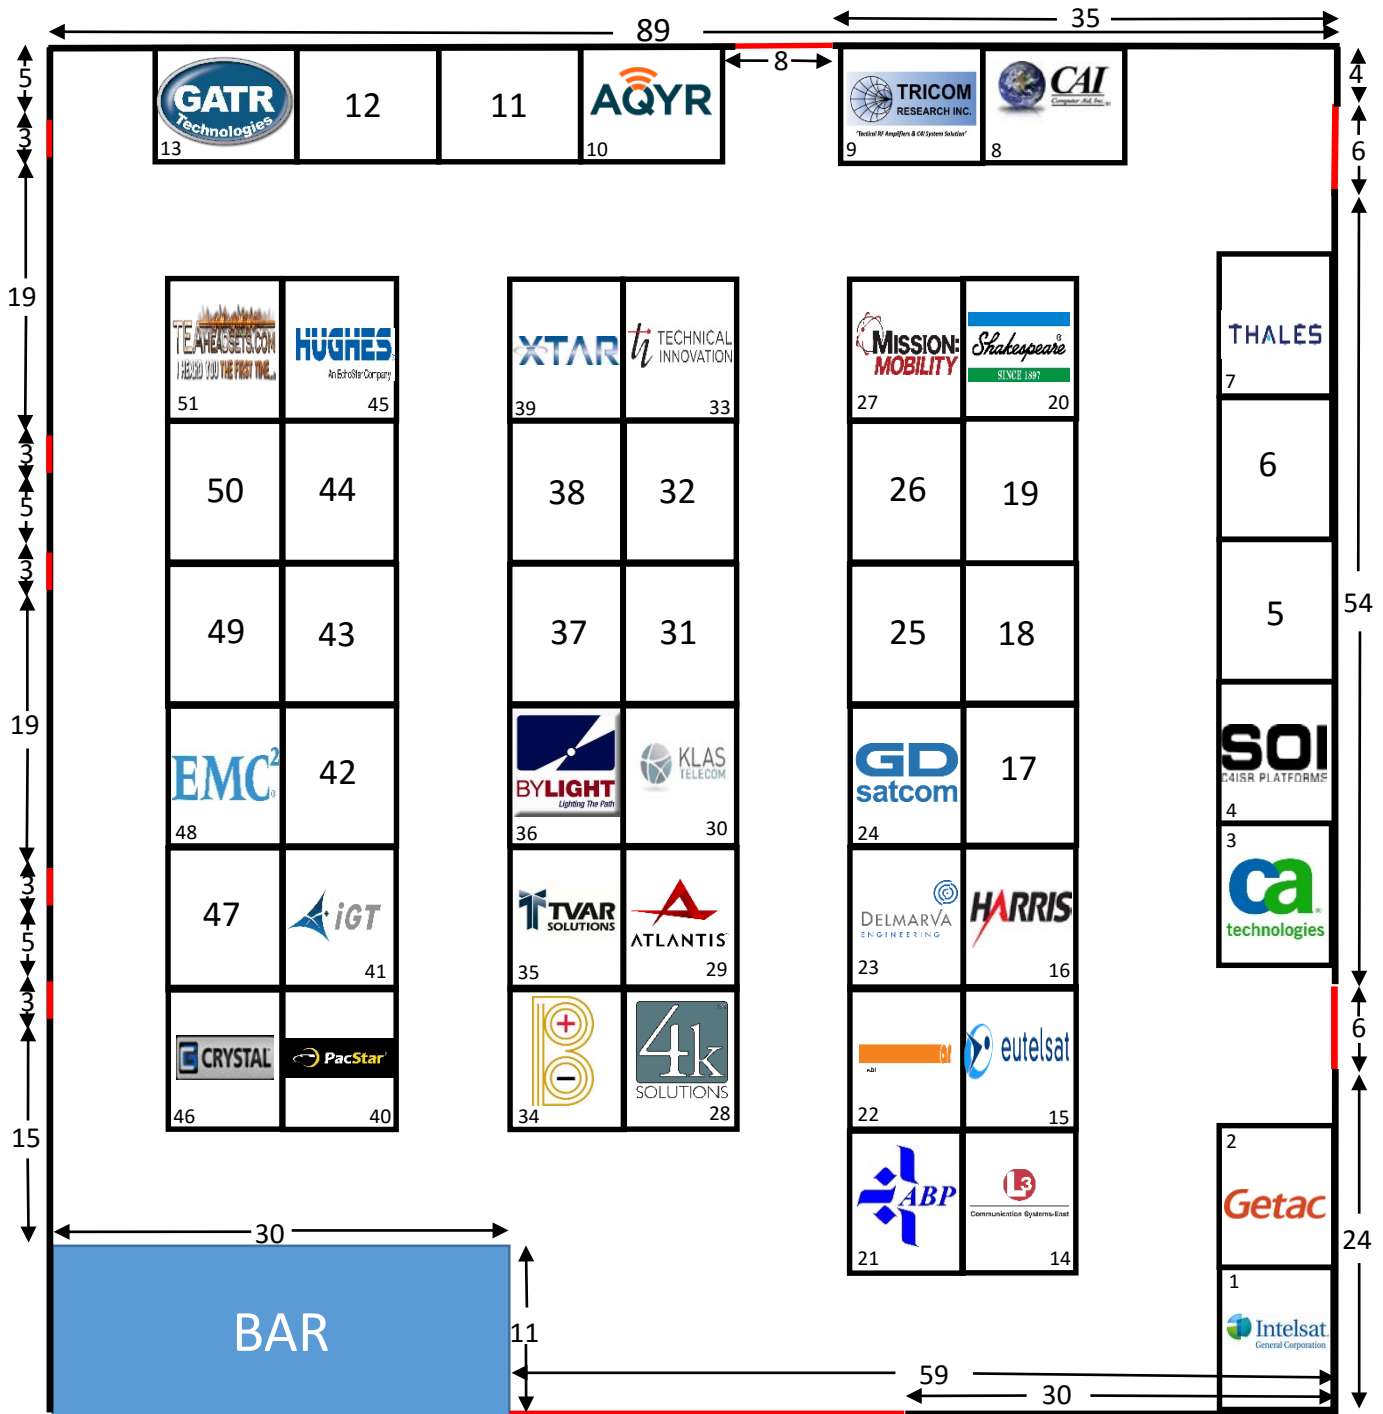

SWA EXPO SETUP, BRAGG CAC, LAFAYETTE ROOMS 4 -7

Booth Purchase includes:
8 Foot Table, 2 Chairs, Electricity, and Wifi

Additional tables and attendees are extra

- View From Front of Room
- Booths are 10 wide x 8 deep
- **RED lines** indicate Doors
- Walkways between booths are 8 feet wide.