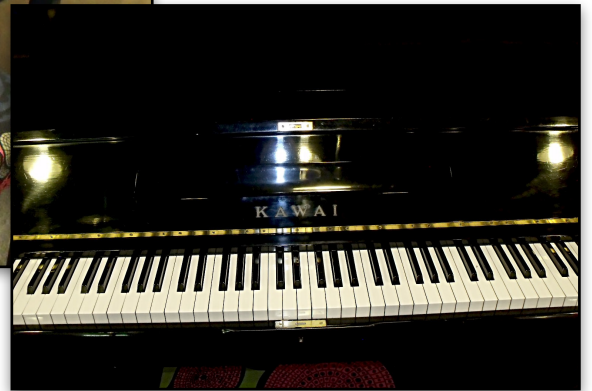

EBONY KAWAI UPRIGHT PIANO

ARNE NEUHAUS
414.476.7204

TOM NEUHAUS
262.302.1965

Sales, Service, & Restoration of
Quality Pre-owned Pianos
Since 1957

neuhauspianoworkshop.com

8111 W. Greenfield Ave.
West Allis, WI 53214
(Across From State Fair Park)

Maker: Kawai

Dimensions: 52" High X 59" Wide X 23-3/4" Deep

Specifications: This gorgeous ebony professional upright piano has had its hammer action and its key regulation gone over and brought back to factory specifications. It has also been tuned to A440 pitch. This lovely instrument includes a bench and a two year warranty.