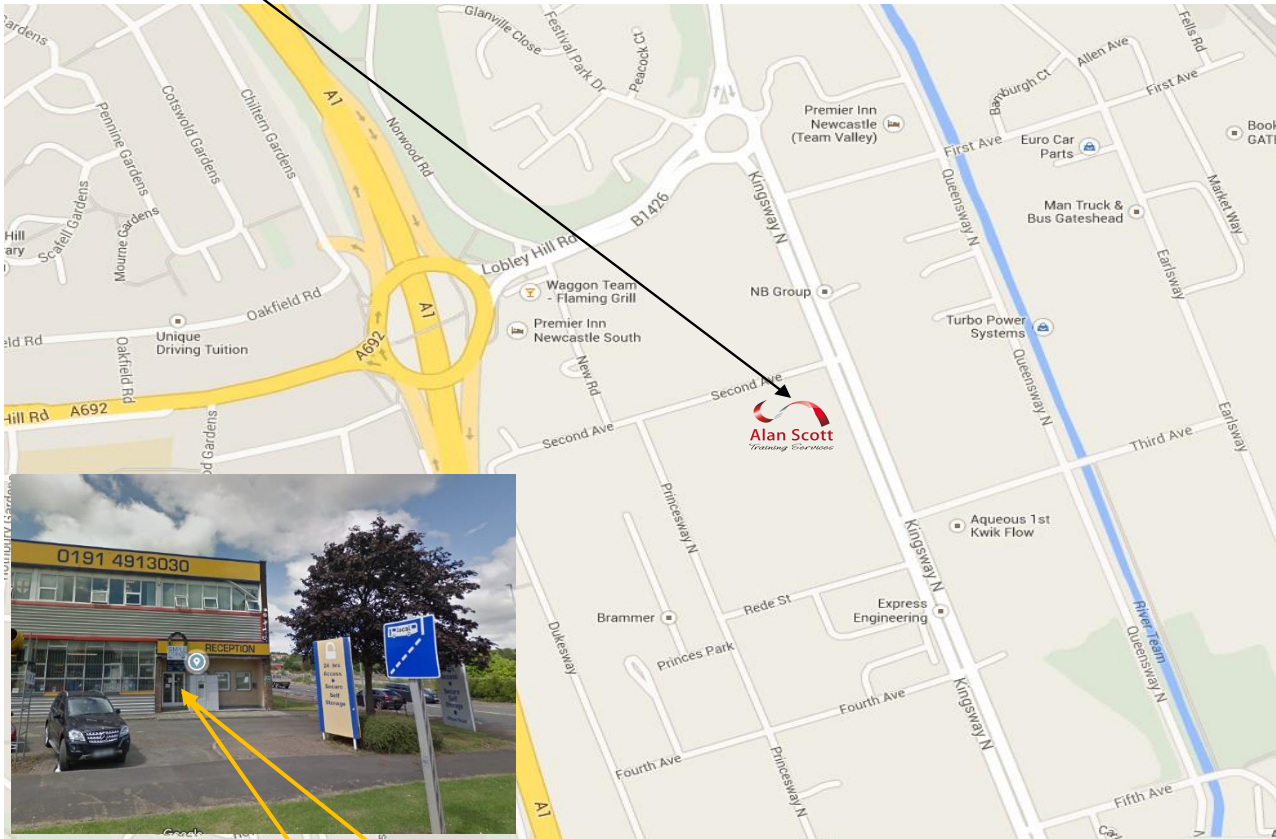

Suite Eight  
6 Kingsway North  
Team Valley Trading Estate  
Gateshead  
NE11 0NE

### **From the A1 (North)**

Follow the A1  
Take the **A692** exit toward **Consett/Team Valley/B1426**  
At the roundabout, take the **1st** exit onto **Lobley Hill Rd/B1426**  
At the roundabout, take the **4th** exit onto **Kingsway North**  
Make a U-turn at **Third Ave**  
We are located on the **LEFT**, Suite Eight, First Floor. **Use the Simple Storage Entrance.**

### **From the A1 (South)**

Follow the A1  
Take the exit toward **Team Valley Retail World**  
At the roundabout, take the **4th** exit onto **Kingsway South**  
Go through 2 roundabouts  
We are located on the **LEFT**, Suite Eight, First Floor. **Use the Simple Storage Entrance.**