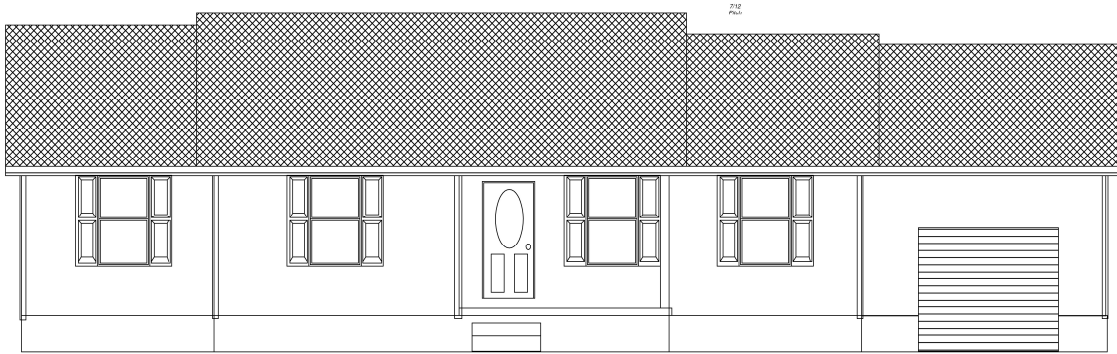

The Debbie Plan #189

1200 Sq. Ft.

The Debbie
 1200 Sq. Ft.
 3 Bedroom
 2 Bath
 Laundry Room

JBSBuildsForLess.com