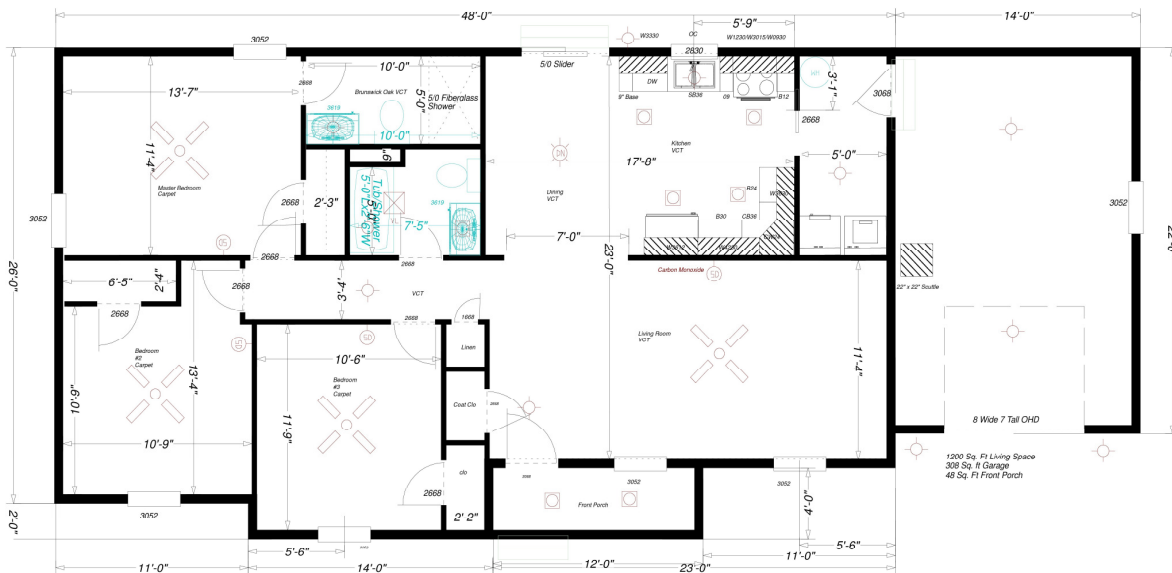

The Debbie Plan #189

1200 Sq. Ft.

The Debbie
 1200 Sq. Ft.
 3 Bedroom
 2 Bath
 Laundry Room

JBSBuildsForLess.com