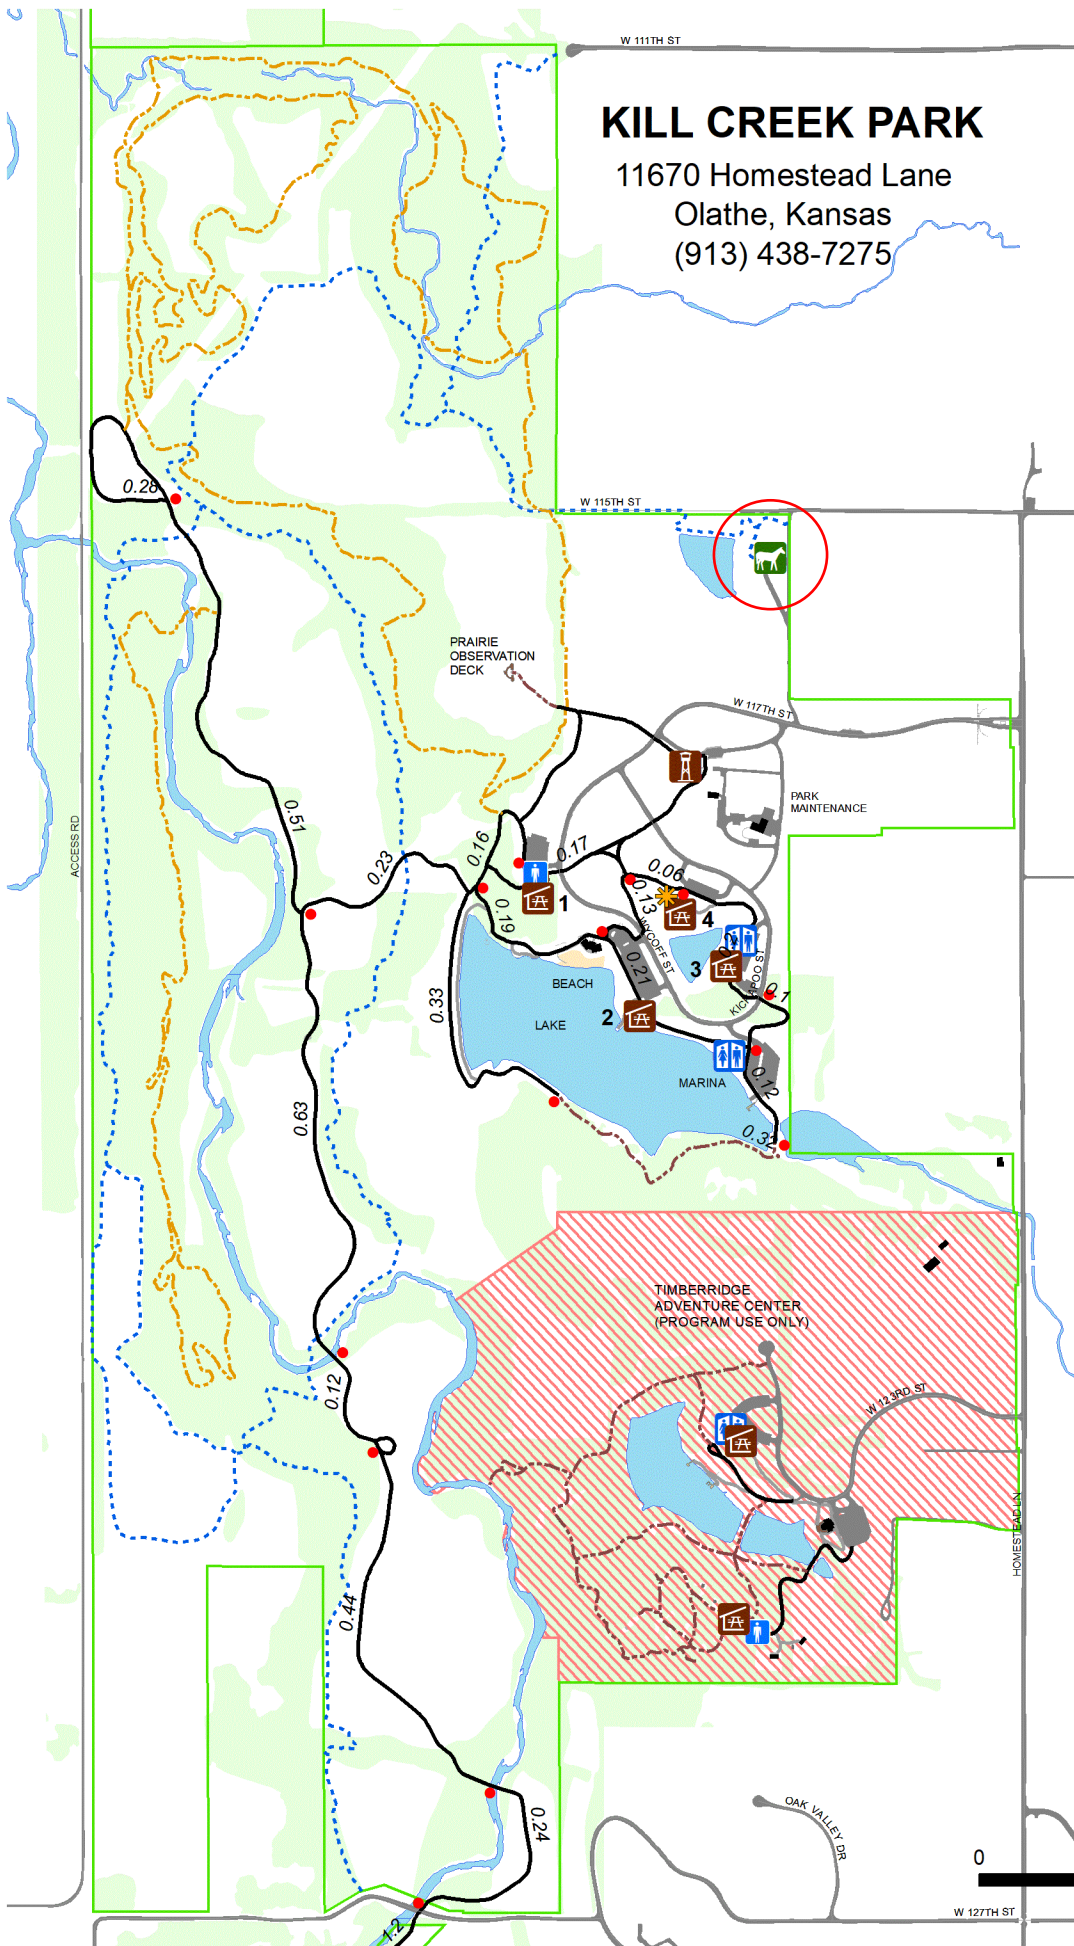

JOHNSON COUNTY
 Park & Recreation
 District

www.jcprd.com

KILL CREEK PARK

11670 Homestead Lane
 Olathe, Kansas
 (913) 438-7275

Legend

- Observation Tower
 - Playground
 - Picnic Shelter
 - Restroom
 - Portable Toilet
 - Horse Trailer Parking
 - Building
 - Paved Trail
 - Hike/Mtn Bike Trail
 - Hiking Trail
 - Equestrian Trail
 - Park Boundary
 - Lake/Stream
 - TimberRidge Program Use
 - Forested
- 0.73 ● Trail Distance (mi)

September 22, 2020