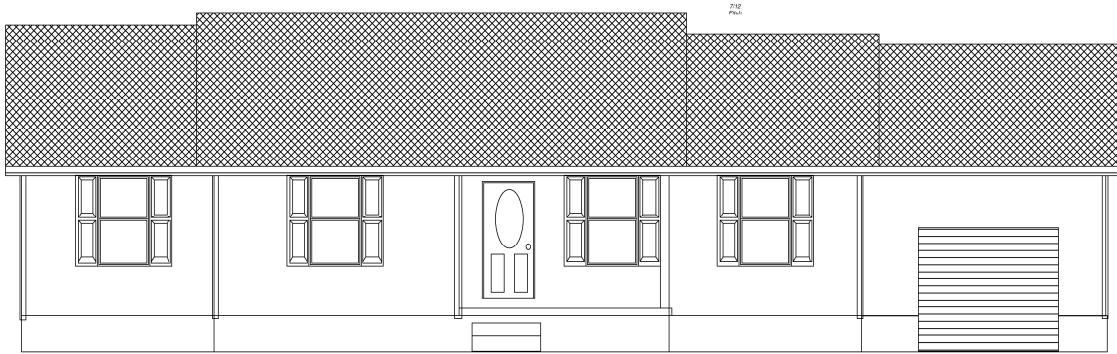

The Debbie Plan #158

1200 Sq. Ft.

The Debbie
 1200 Sq. Ft.
 3 Bedroom
 2 Bath
 Laundry Room

JBSBuildsForLess.com