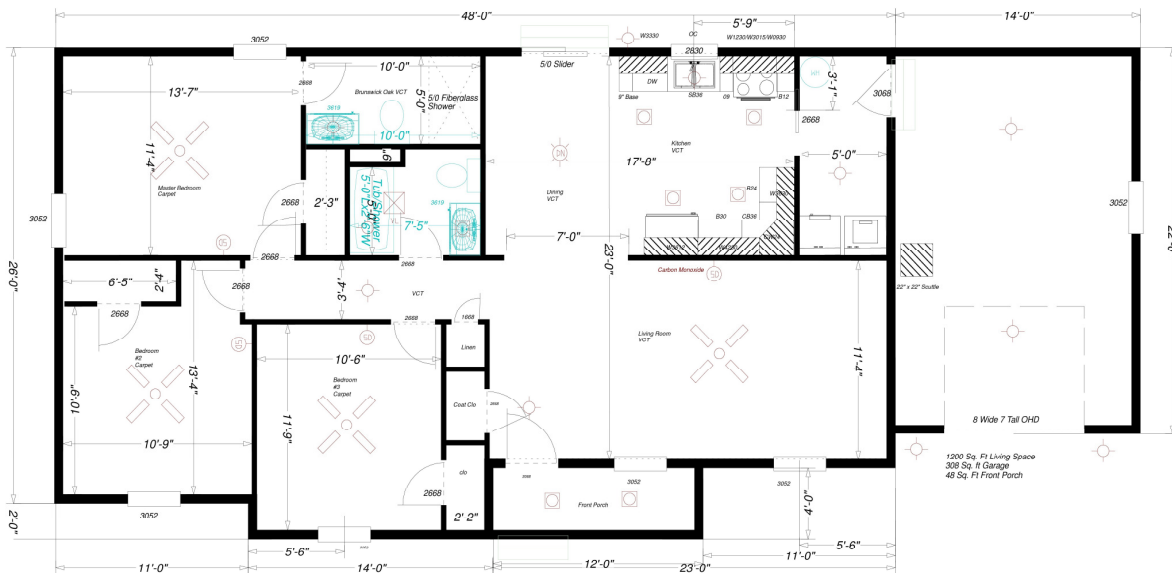

The Debbie Plan #158

1200 Sq. Ft.

The Debbie
 1200 Sq. Ft.
 3 Bedroom
 2 Bath
 Laundry Room

JBSBuildsForLess.com