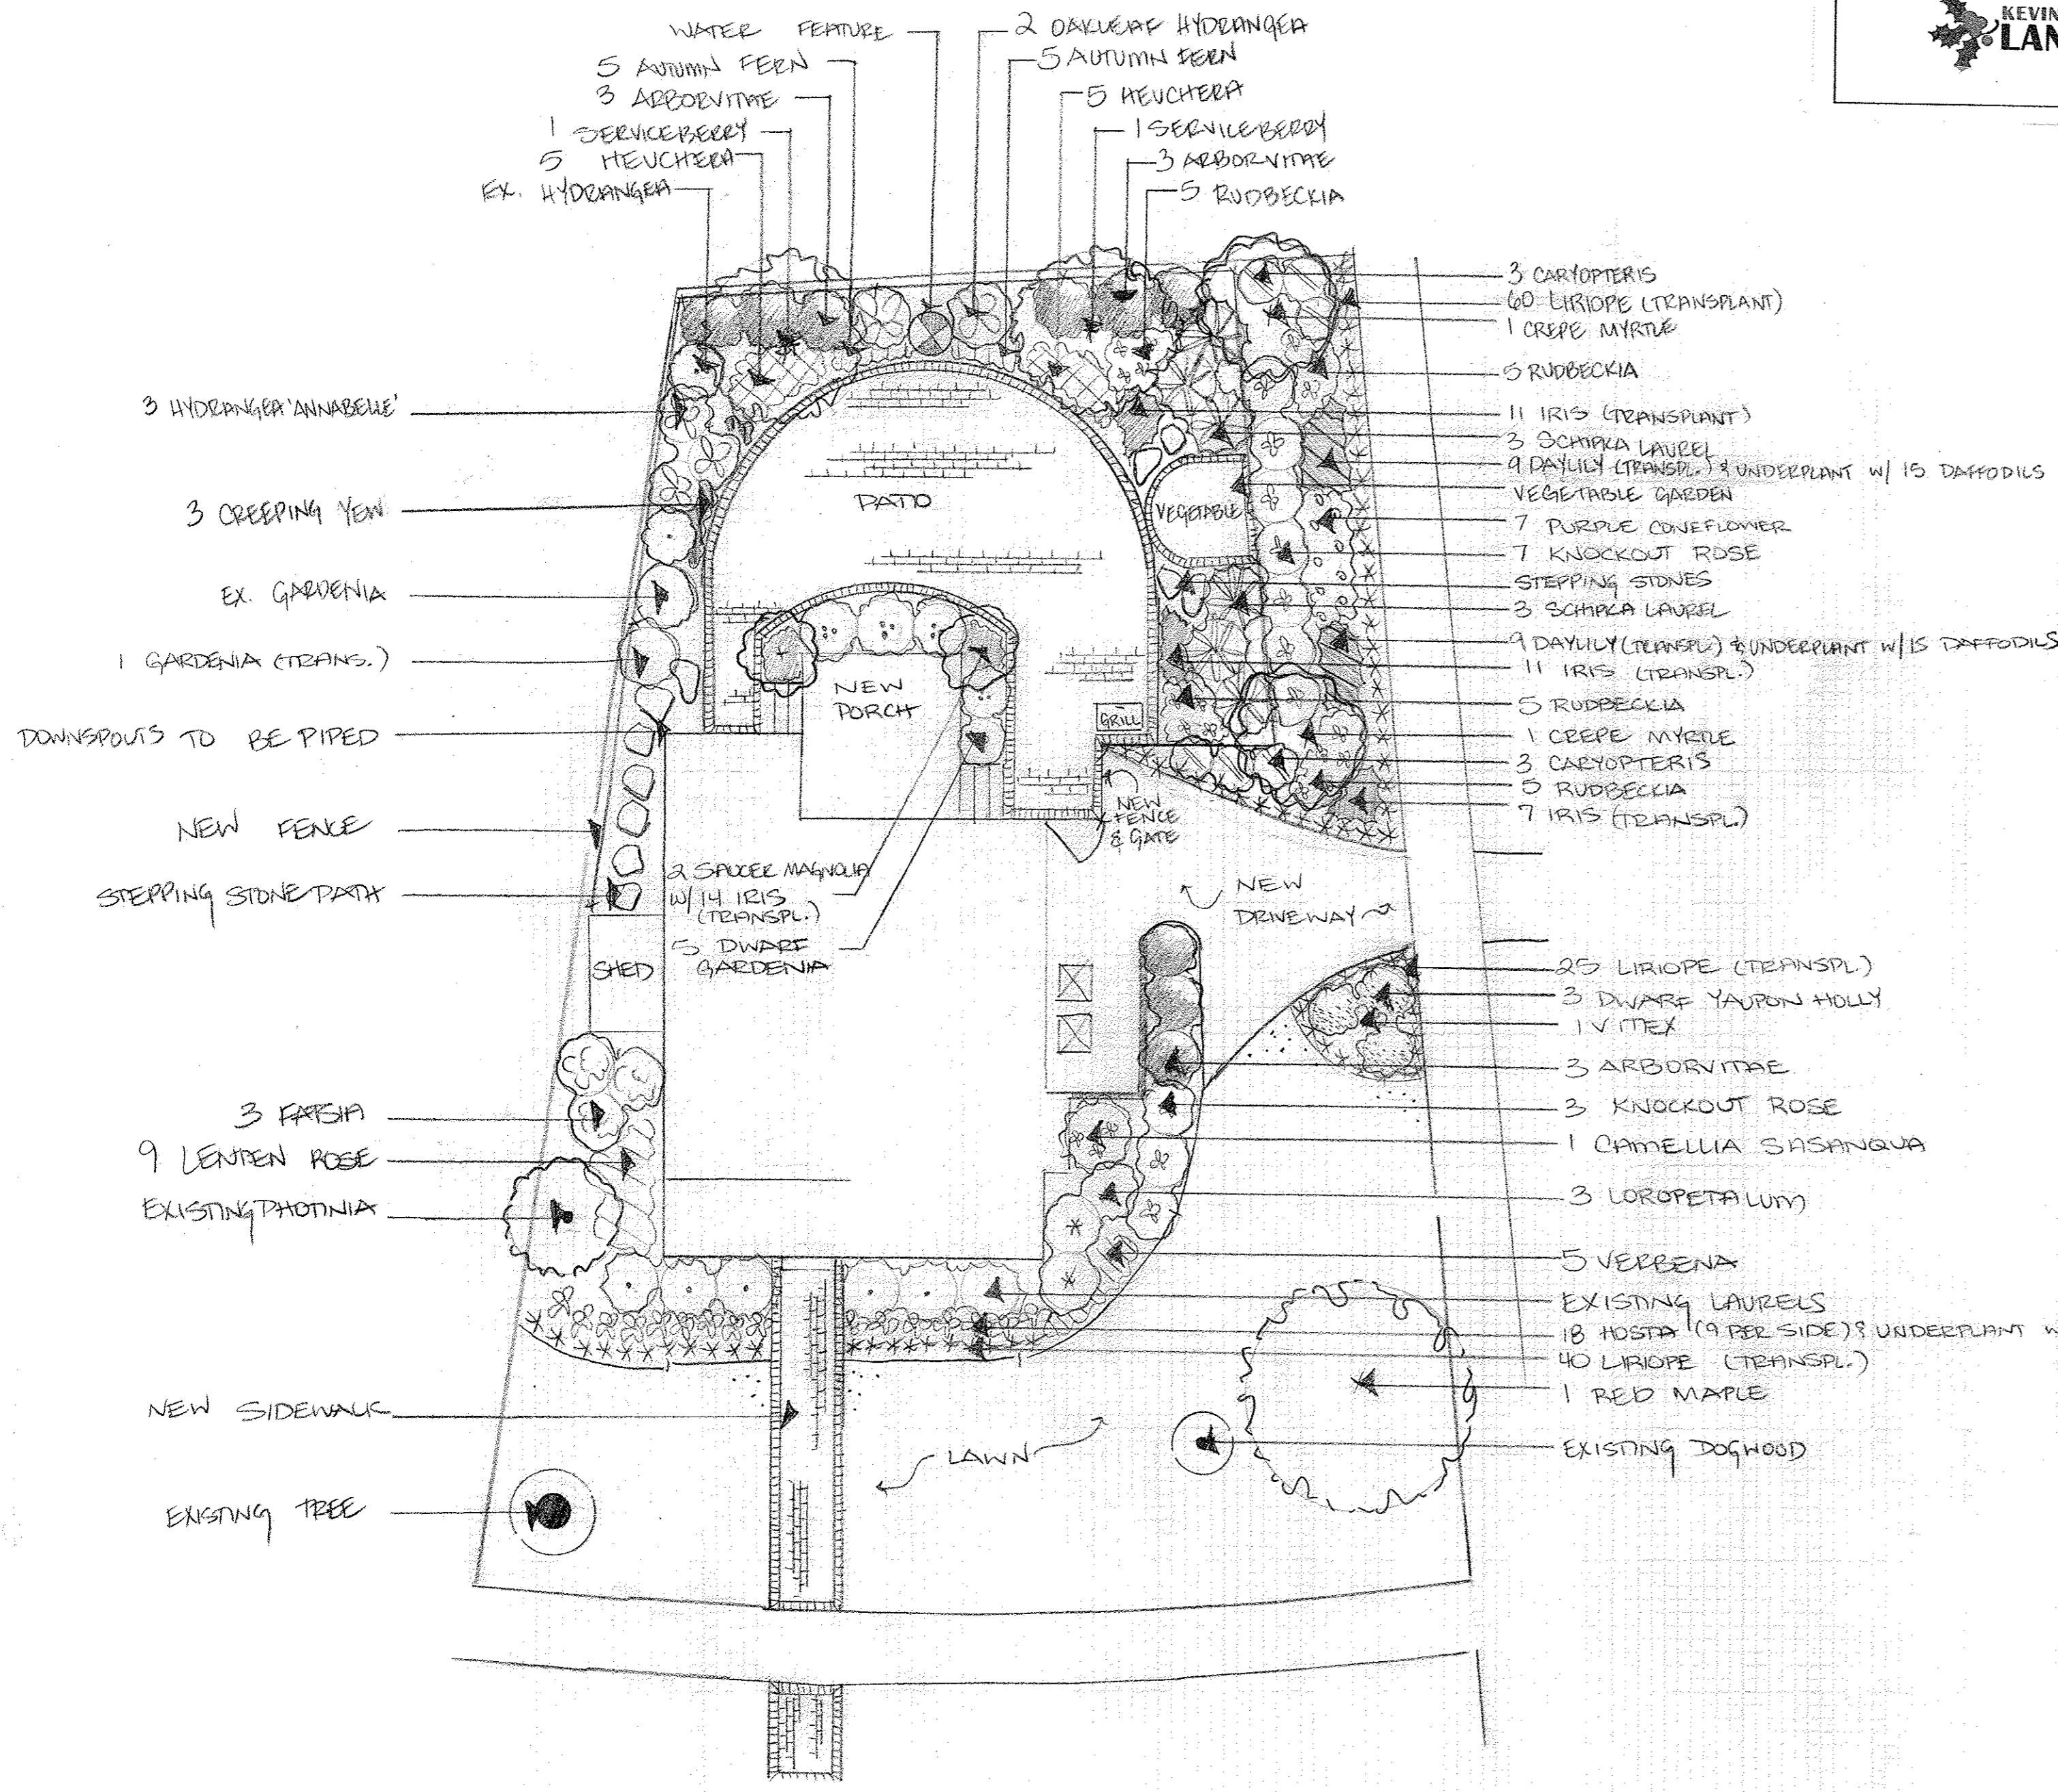

SHORT Residence

Scale: 1" = 10'
 Date: 2-19-08
 Design By: Michelle Edens Long

Short Residence Plant List

Plant Name	Variety	Minimum Size	Quantity
Arborvitae	Emerald Green	6' - 7'	9
Autumn Fern		1 Gallon	10
Camellia sasanqua	Yuletide	7 Gallon	1
Caryopteris	Longwood Blue	1 Gallon	6
Creeping Yew		3 Gallon	3
Crepe Myrtle	Muskogee	6' - 7'	2
Daffodils		Bulbs	60
Dwarf Gardenia	Kleim's Hardy	3 Gallon	5
Dwarf Yaupon Holly		3 Gallon	3
Fatsia		3 Gallon	3
Heuchera	Crème Brule'	1 Gallon	10
Hosta	Frances Williams	1 Gallon	18
Hydrangea	Annabelle	3 Gallon	3
Knockout Rose	Red	3 Gallon	10
Lenten Rose	Royal Heritage	1 Gallon	9
Loropetalum chinensis	Ruby	3 Gallon	3
Oakleaf Hydrangea	Alice	3 Gallon	2
Purple Coneflower		1 Gallon	7
Red Maple	October Glory	2" B & B	1
Rudbeckia	Goldstrum	1 Gallon	20
Saucer Magnolia		15 Gallon	2
Schipka Laurel		7 Gallon	6
Serviceberry		2" B & B	2
Verbena	Purple Homestead	1 Gallon	5
Vitex		15 Gallon	1

Transplant			
Daylily			18
Gardenia			1
Iris			43
Liriope			125

Kevin James Landscape, Inc.
 Design Agreement

This design is sole property of Kevin James Landscape, Inc. and may not be duplicated or installed by anyone other than Kevin James Landscape, Inc.

The design must be surrendered upon request. Failure to do so or installation of design by anyone other than Kevin James Landscape, Inc. will result in an appropriate design fee.