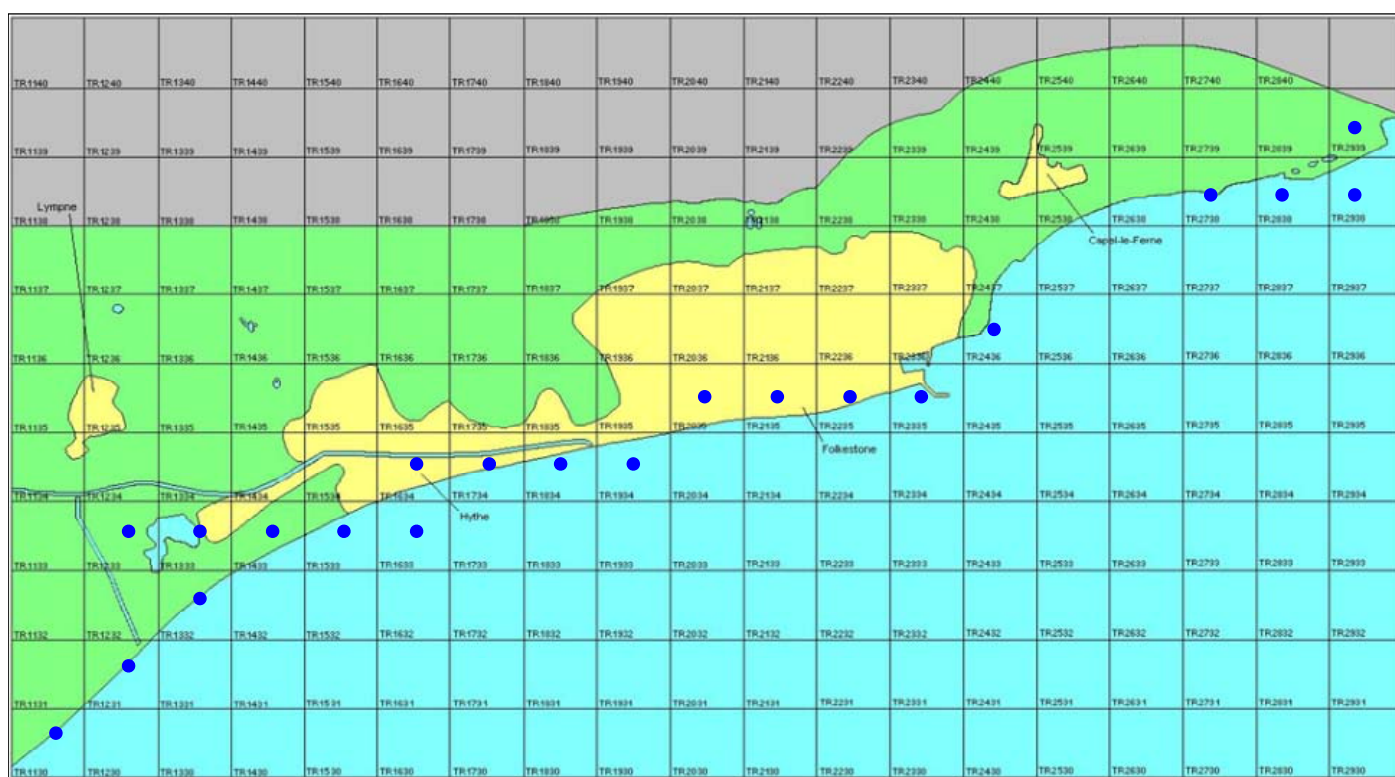

Kittiwake

Rissa tridactyla

Category A

Winter visitor and passage migrant

A passage migrant and winter visitor in Kent. Breeds on the chalk cliffs in the east of the county.

The full species account will follow but the breeding and wintering distribution maps based on the 2007 – 2012 BTO / KOS atlas are provided below.

Kittiwake at Folkestone Pier (Brian Harper)

The distribution of winter records recorded in the BTO/KOS Atlas (2007 – 2012) is shown in figure 1.

Figure 1: Wintering distribution of Kittiwake at Folkestone and Hythe by 1km square