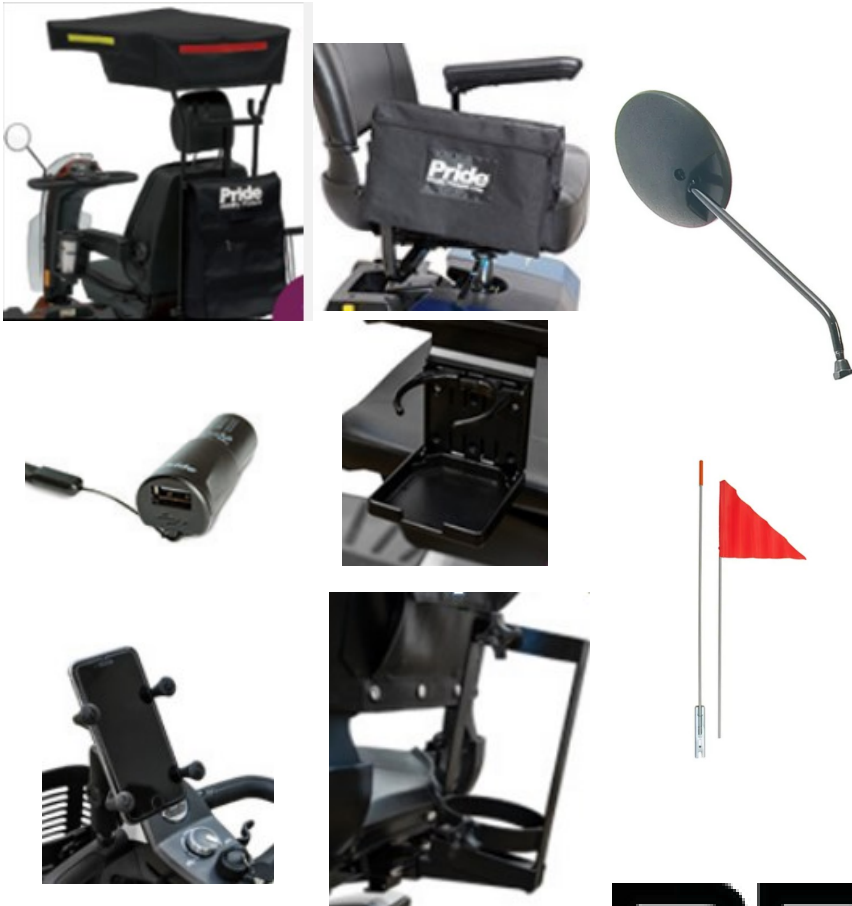

PRIDE ACCESSORIES

- Make your electric scooter or power wheelchair truly unique with these great accessories from Pride.
- The saddlebags offer convenient storage options on your mobility scooter, while the XLR USB charger lets you charge your smart device while on the go.
- With so many great options, your Pride product will stand out in a crowd!

PRIDE®
M O B I L I T Y
L I V E Y O U R B E S T [*]

Phone: 07 4208 8166

Email: sales@peakmobilityandrehab.com.au

Address: Shop 8C, 58-62 Norman Street, Gordonvale Qld 4865

Website: www.peakmobilityandrehab.com.au