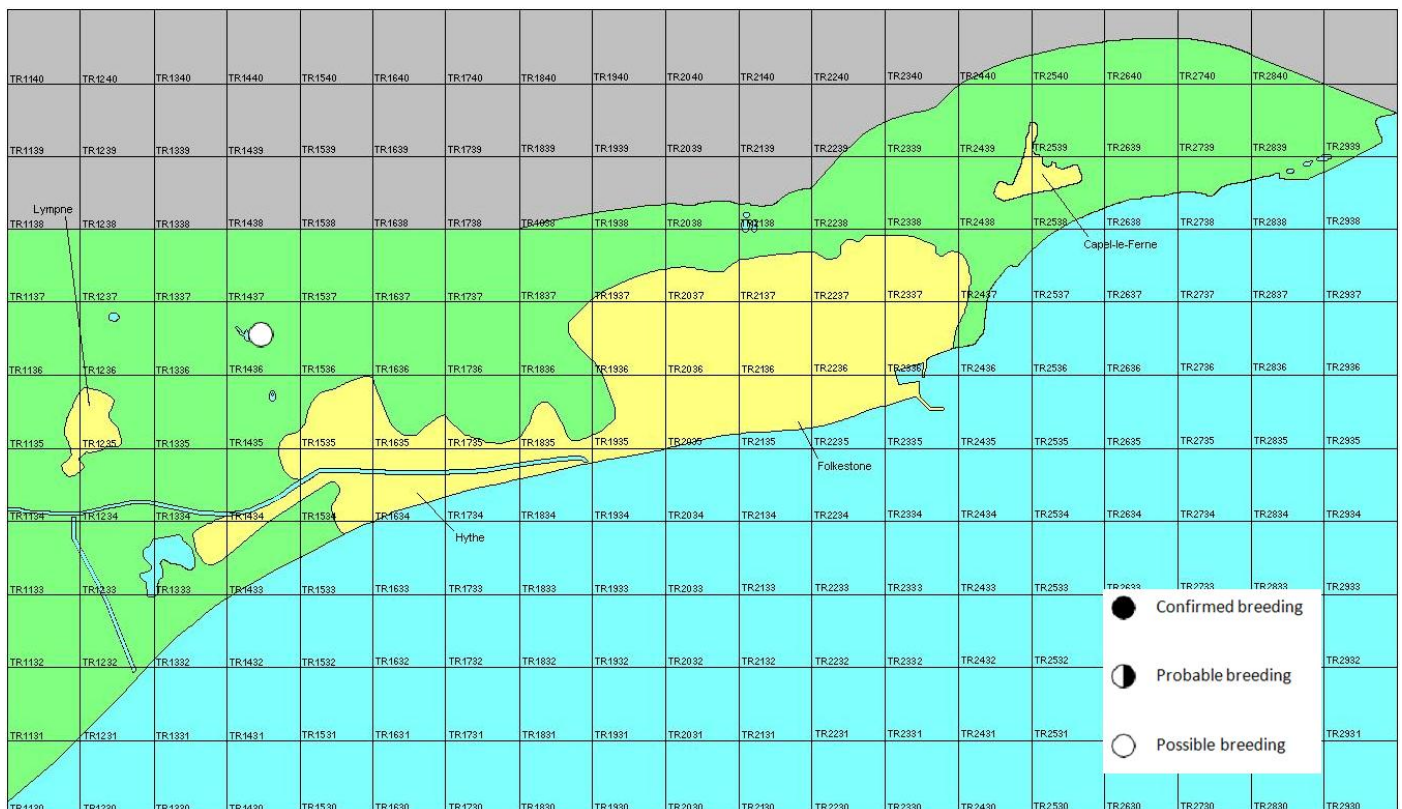

Lesser Redpoll

Carduelis cabaret

Category A

Winter visitor and passage migrant

A decreasing resident, passage migrant and winter visitor.

The full species account will follow but the breeding and wintering distribution maps based on the 2007 – 2012 BTO / KOS atlas are provided below.

Lesser Redpoll at Samphire Hoe (Ian Roberts)

The distribution of breeding records recorded in the BTO/KOS Atlas (2007 – 2012) is shown in figure 1.

Figure 1: Breeding distribution of Lesser Redpoll at Folkestone and Hythe by 1km square

The distribution of winter records recorded in the BTO/KOS Atlas (2007 – 2012) is shown in figure 2.

Figure 2: Wintering distribution of Lesser Redpoll at Folkestone and Hythe by 1km square