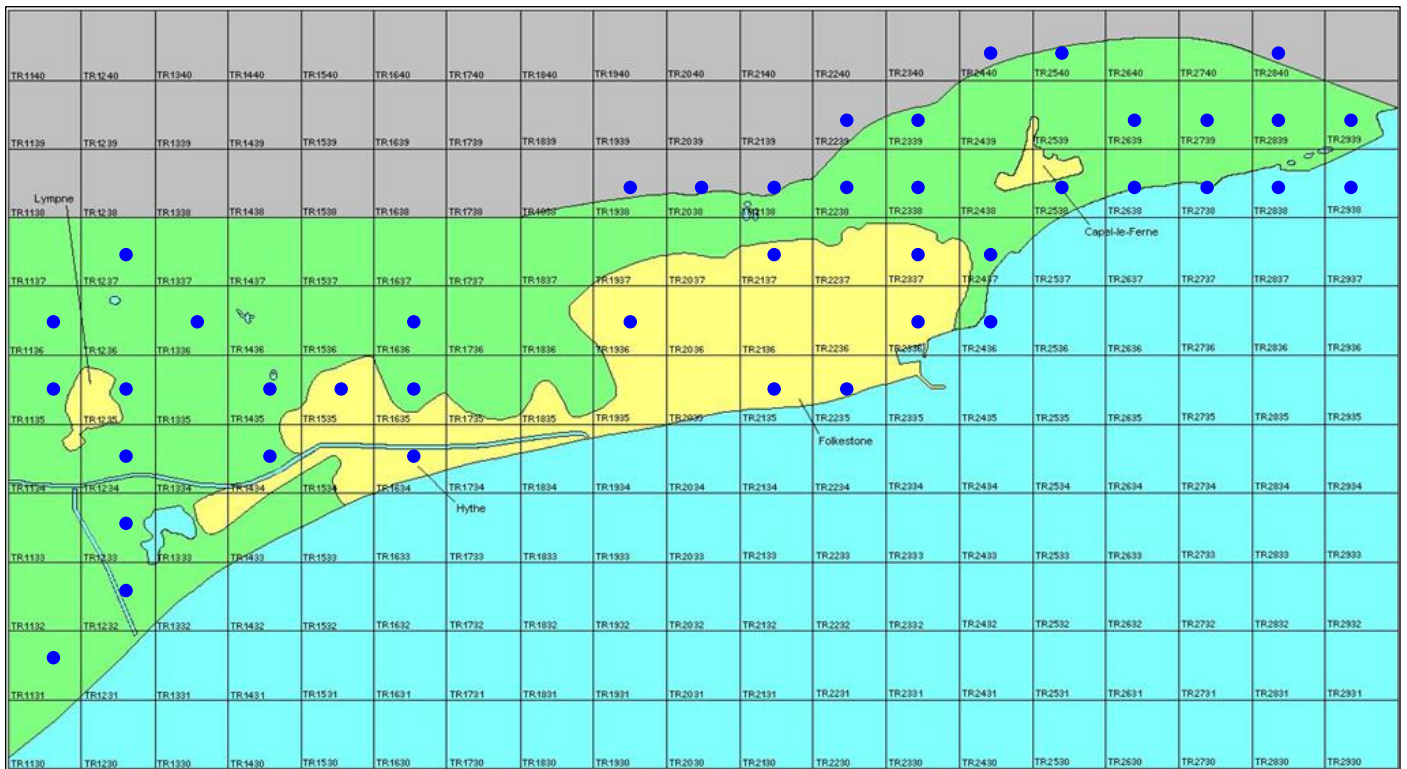

Lesser Redpoll

Carduelis cabaret

Category A

Winter visitor and passage migrant

A decreasing resident, passage migrant and winter visitor.

The full species account will follow but the breeding and wintering distribution maps based on the 2007 – 2012 BTO / KOS atlas are provided below.

Lesser Redpoll at Samphire Hoe (Ian Roberts)

The distribution of breeding records recorded in the BTO/KOS Atlas (2007 – 2012) is shown in figure 1.

Figure 1: Breeding distribution of Lesser Redpoll at Folkestone and Hythe by 1km square

The distribution of winter records recorded in the BTO/KOS Atlas (2007 – 2012) is shown in figure 2.

Figure 2: Wintering distribution of Lesser Redpoll at Folkestone and Hythe by 1km square