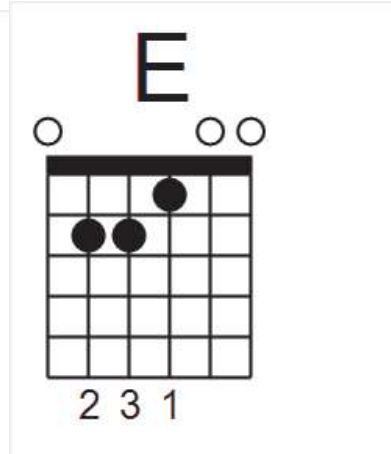

“Chasing Cars” – Snow Patrol

A
E

pm pm pm pm

T
A
B

D
A

5