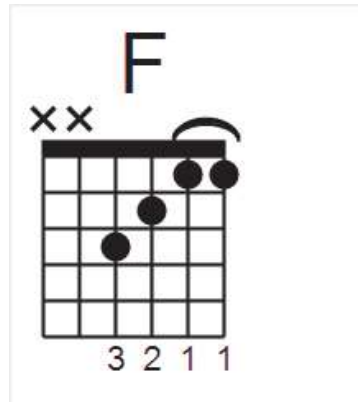

Bridge:

Fmaj7	C	G	
and nothing else compares			
Fmaj7	C	G	
oh nothing else compares			
Fmaj7	C	G	Fmaj7
and nothing else compares			

<p>am</p>  <p>2 3 1</p>	<p>FM7</p>  <p>3 2 1</p>
---	---

"Rhiannon" – Fleetwood Mac

Guitar

Verse 1:

am
Rhiannon rings like a bell through the night.
F
And wouldn't you love to love her
am
Takes to the sky like a bird in flight
F
And who will be her lover
C F
All your life you've never seen a woman taken by the wind
C
Would you stay if she promised you heaven
F (2nd time: Repeat "Will you ever win")
Will you ever win

Verse 2:

am
She is like a cat in the night
F
And then she is the darkness
am
She rules her life like a fine skylark
F
And when the sky is starless
C F
All your life you've never seen a woman taken by the wind
C
Would you stay if she promised you heaven
F
Will you ever win
F
Will you ever win