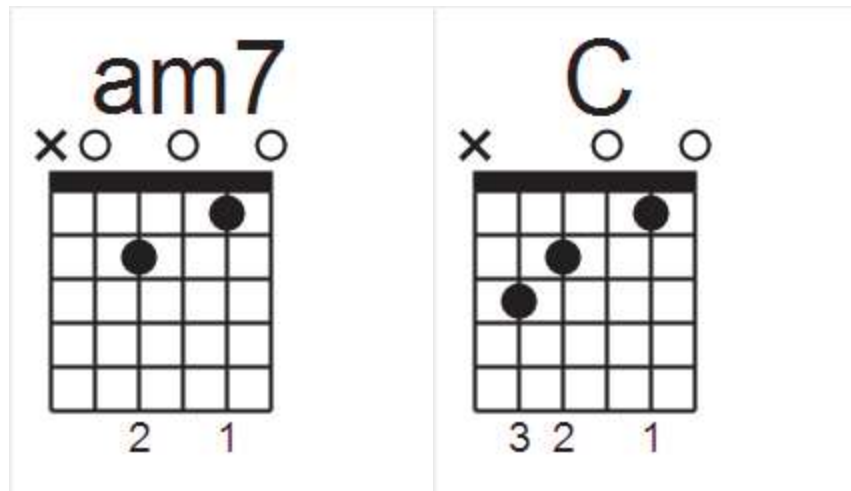

"The Scientist" by Coldplay

Intro: em C G GM7
 ||: / / / / | / / / / | / / / / | / / / / :|||

Verse 1:

em C G
 Come up to meet you, tell you I'm sorry
 GM7
 You don't know how lovely you are
 em C G
 I had to find you, tell you I need you
 GM7
 Tell you I set you apart
 em C G
 Tell me your secrets, and ask me your questions
 G7
 Oh let's go back to the start
 em C G
 Running in circles, coming up tails
 GM7
 Heads on a science apart

Chorus:

C
 Nobody said it was easy
 G GM7
 It's such a shame for us to part
 C
 Nobody said it was easy
 G GM7
 No one ever said that it would be this hard
 (hold)
 Oh take me back to the start

Interlude: G C G GM7
 / / / / | / / / / | / / / / | / / / /

"The One I Love" - R.E.M.

Intro/chorus:

em D em

T
A
B

0 0 3 0 0 0 0

Verse:

em D em
 This one goes out to the one I love
 D em
 This one goes out to the one I've left behind
 G D C
 A simple prop, to occupy my time
 em D em
 This one goes out to the one I love

Guitar

Verse 1:

am
Rhiannon rings like a bell through the night.
F
And wouldn't you love to love her
am
Takes to the sky like a bird in flight
F
And who will be her lover
C F
All your life you've never seen a woman taken by the wind
C
Would you stay if she promised you heaven
F (2nd time: Repeat "Will you ever win")
Will you ever win