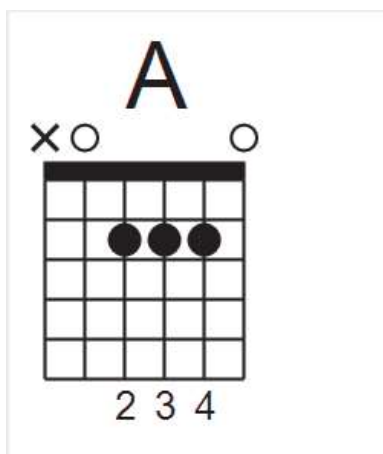

“Chasing Cars” – Snow Patrol

A
E

pm pm pm pm

T
A
B

D
A

5