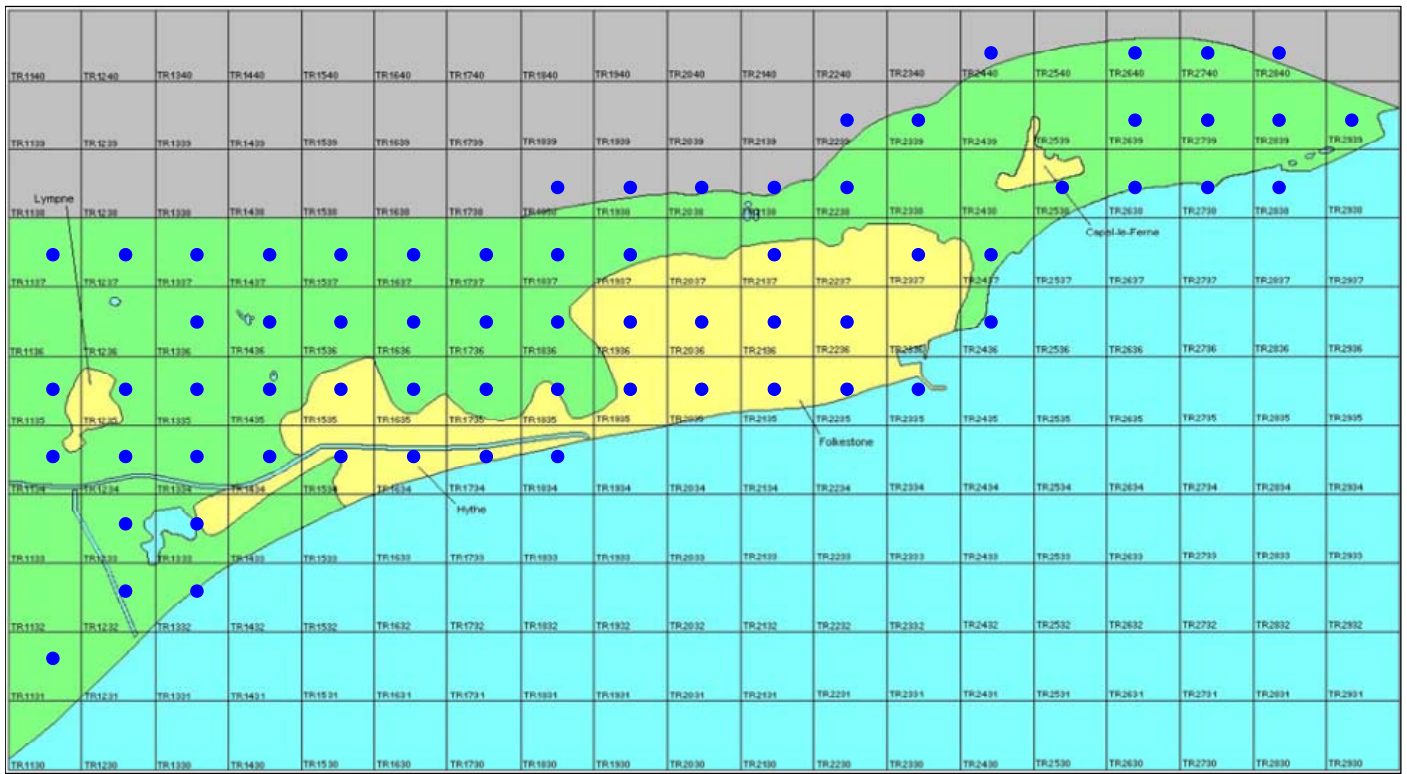

# Goldcrest

*Regulus regulus*

Category A

Breeding resident and passage migra

A widespread resident and passage migrant in Kent

The full species account will follow but the breeding and wintering distribution maps based on the 2007 – 2012 BTO / KOS atlas are provided below.

Goldcrest at West Hythe (Brian Harper)

The distribution of breeding records recorded in the BTO/KOS Atlas (2007 – 2012) is shown in figure 1.

Figure 1: Breeding distribution of Goldcrest at Folkestone and Hythe by 1km square

The distribution of winter records recorded in the BTO/KOS Atlas (2007 – 2012) is shown in figure 2.

Figure 2: Wintering distribution of Goldcrest at Folkestone and Hythe by 1km square