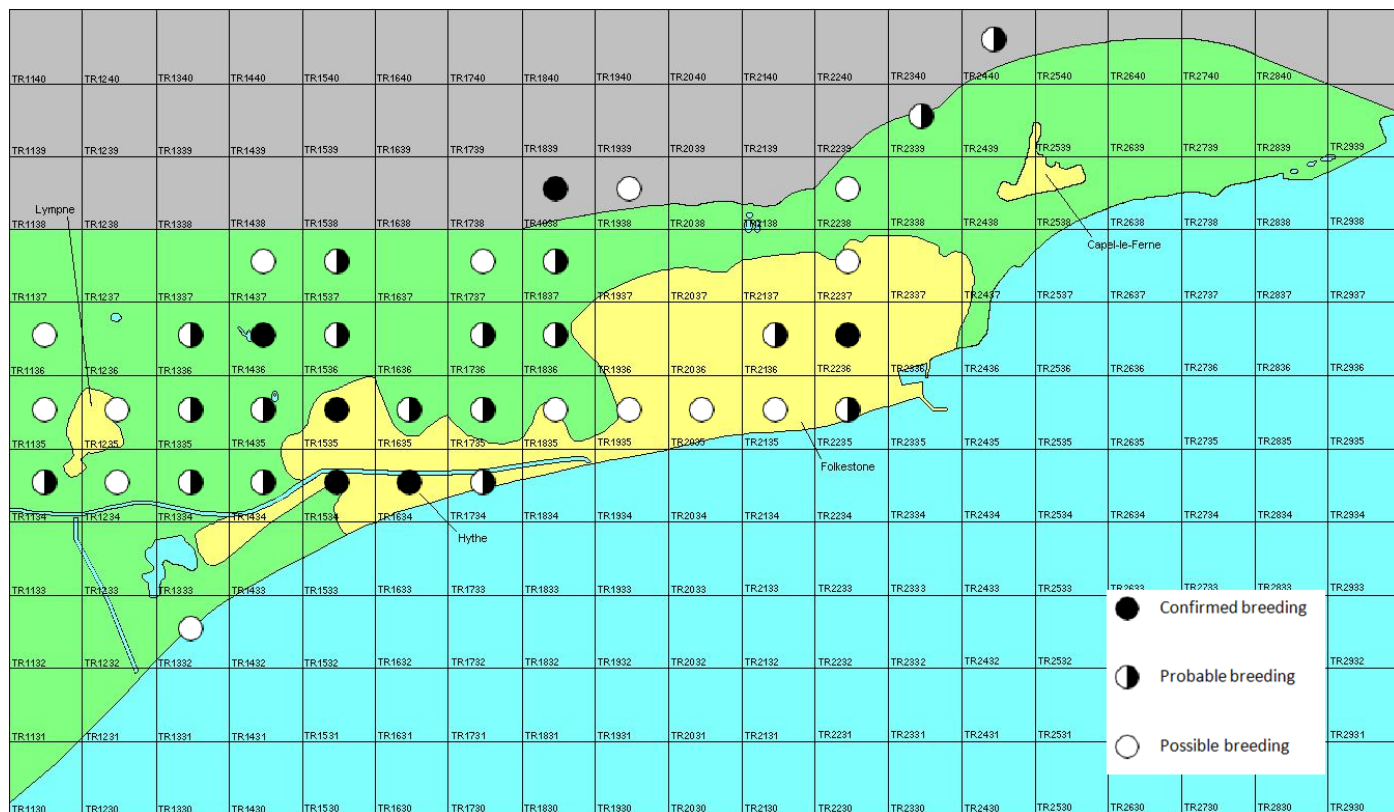

# Goldcrest

*Regulus regulus*

Category A

Breeding resident and passage migra

A widespread resident and passage migrant in Kent

The full species account will follow but the breeding and wintering distribution maps based on the 2007 – 2012 BTO / KOS atlas are provided below.

Goldcrest at West Hythe (Brian Harper)

The distribution of breeding records recorded in the BTO/KOS Atlas (2007 – 2012) is shown in figure 1.

Figure 1: Breeding distribution of Goldcrest at Folkestone and Hythe by 1km square

The distribution of winter records recorded in the BTO/KOS Atlas (2007 – 2012) is shown in figure 2.

Figure 2: Wintering distribution of Goldcrest at Folkestone and Hythe by 1km square