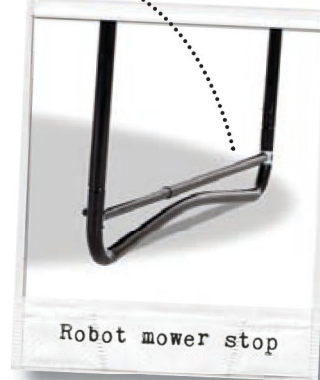

Accessories