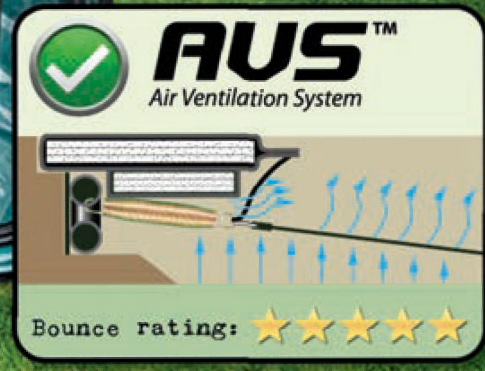

### Why to buy?

- Fully 'flush-to-ground'
- High-end springs (216mm)
- Springs are inaccessible!
- Pad: 0.74 Vinyl/44cm width