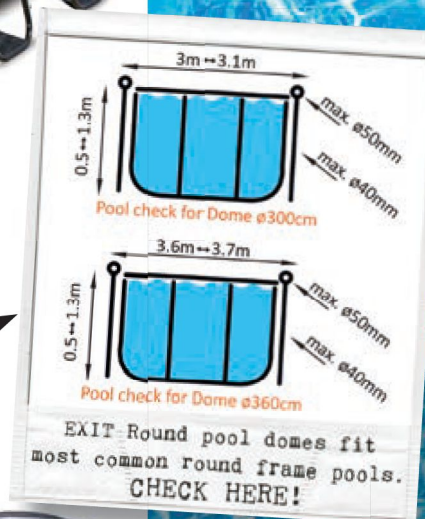

Frame pool + dome

- $\phi 360 \times 122 \text{cm}$
- $\phi 450 \times 122 \text{cm}$
- $540 \times 250 \times 100 \text{cm}$