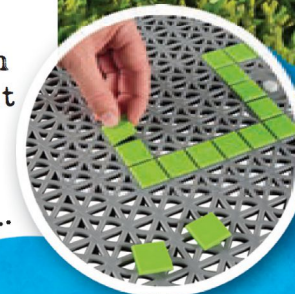

# sprinkle

Interactive Waterplay Tiles

create your own games and layout with the click blocks

The Sprinkle can be operated with foot control or with the Sprinkle app

Sprinkle waterplay tiles M (9 tiles)  
- 3x3 tiles square (1,5x1,5m) or;  
- hopscotch 1-to-9