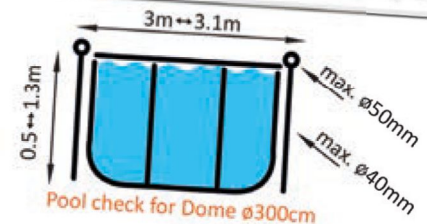

Pool check for Dome ø300cm

Pool check for Dome ø360cm

EXIT Round pool domes fit most common round frame pools. CHECK HERE!