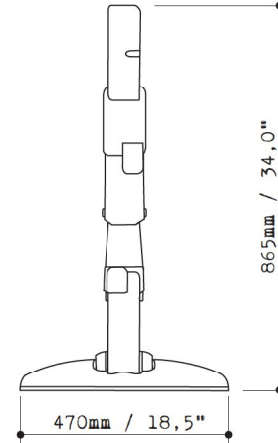

X-Man safety keeper  
kids safety sign

Adjustable body positions  
Arms: 11 positions  
Legs: 7 positions

Reflective stickers for extra safety