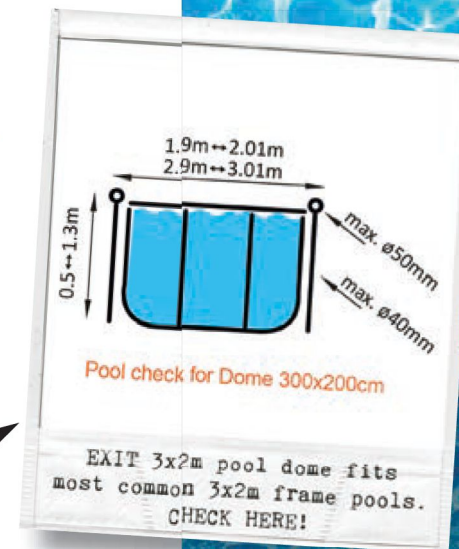

## Round frame pool

- $\phi 300 \times 76 \text{cm}$   
- $\phi 360 \times 76 \text{cm}$   

## Rectangular frame pool

- $300 \times 200 \times 65 \text{cm}$   

3 layered material

frame setup - 30 min.

unique design

convenient storage

## Integrated pool dome

- Keeps dirt out and water clean
- Sun heats the water
- 'Indoor' swimming, even with rain and wind
- Less exposure to UV sunlight
- Reduces water loss
- Easy to (partly) open and close
- Fits most common round frame pools