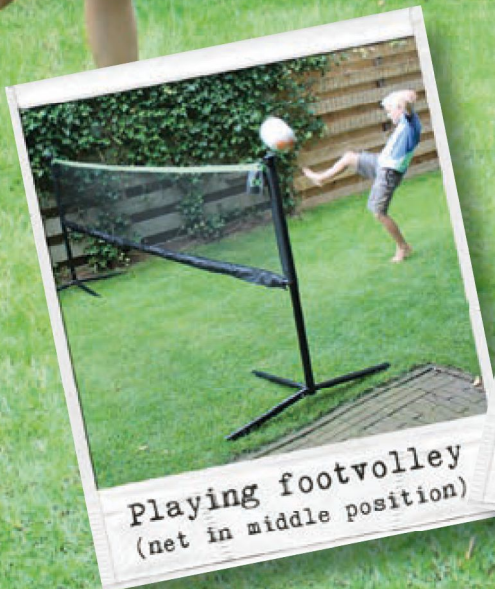

## Ice Hockey Goal

Sniper ice hockey goal

Official NHL Regulation sizes:

- Opening: 72"x48" (180x120cm)
- Footprint: 44" deep (110cm)

Also suitable for:

- roller hockey
- street hockey

Sniper shooting target  
(with 5 pocket targets)

Why to buy?

- Suitable for many sports
- Adjustable in 3 heights
- Unique anchoring system
- High-quality net

Playing footvolley  
(net in middle position)

Playing tennis  
(net in lowest position)