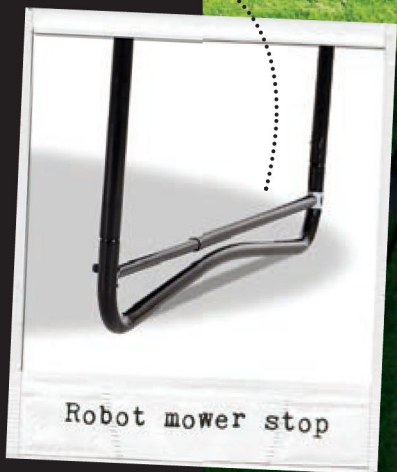

Nice accessorie

PeakPro Round

- ø366cm (ø12Ft)
- ø427cm (ø14Ft)

**FPS**™  
Foot Protection System

Why to buy?

- Ultimate jump thanks to 25cm springs!
- Heavy-duty frame
- Springs are inaccessible!

BIG SIZE! PeakPro Rectangular