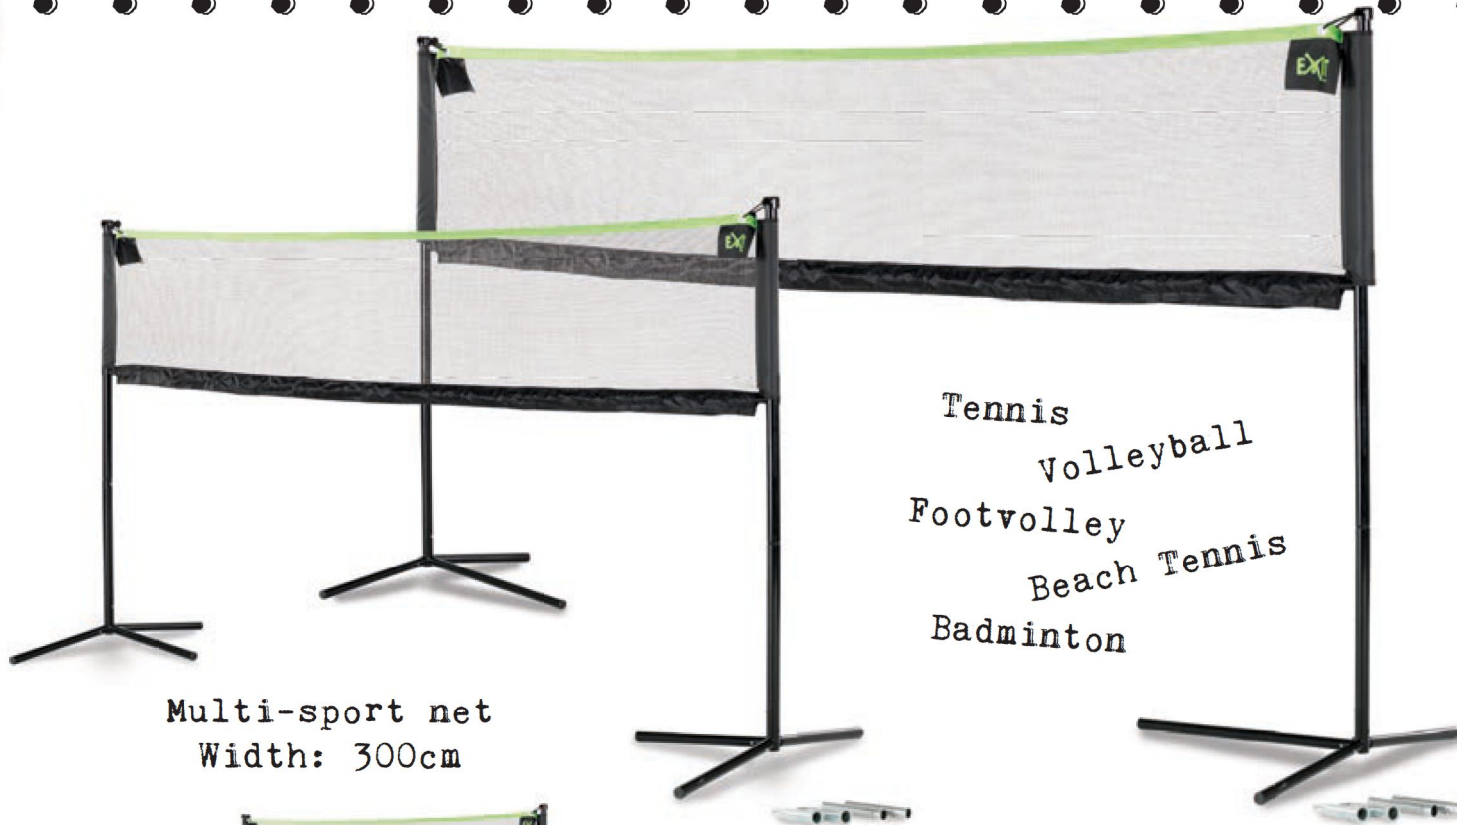

Multi-sport net

Tennis
Volleyball
Footvolley
Beach Tennis
Badminton

Multi-sport net
Width: 500cm