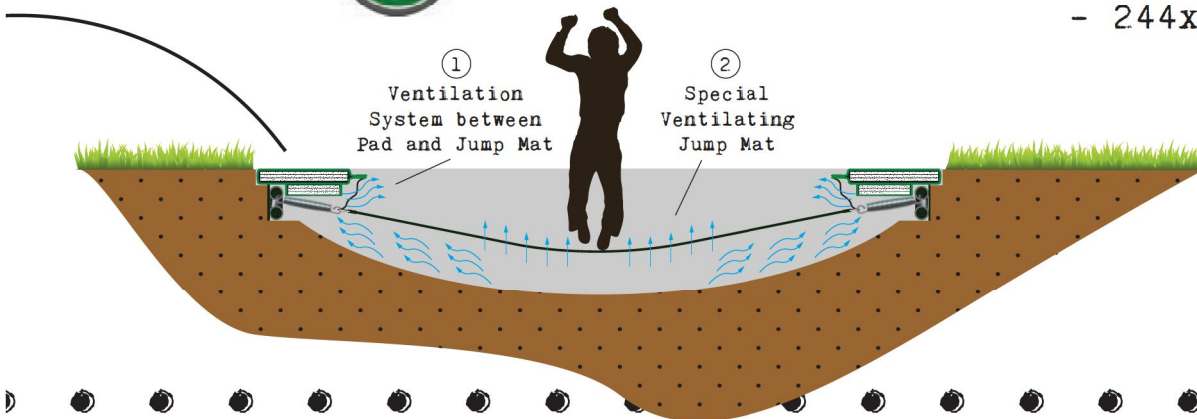

Fully flush-to-ground

### Why to buy?

- Fully 'flush-to-ground'
- High-end springs (216mm)
- Springs are inaccessible!
- Pad: 0.74 Vinyl/44cm width