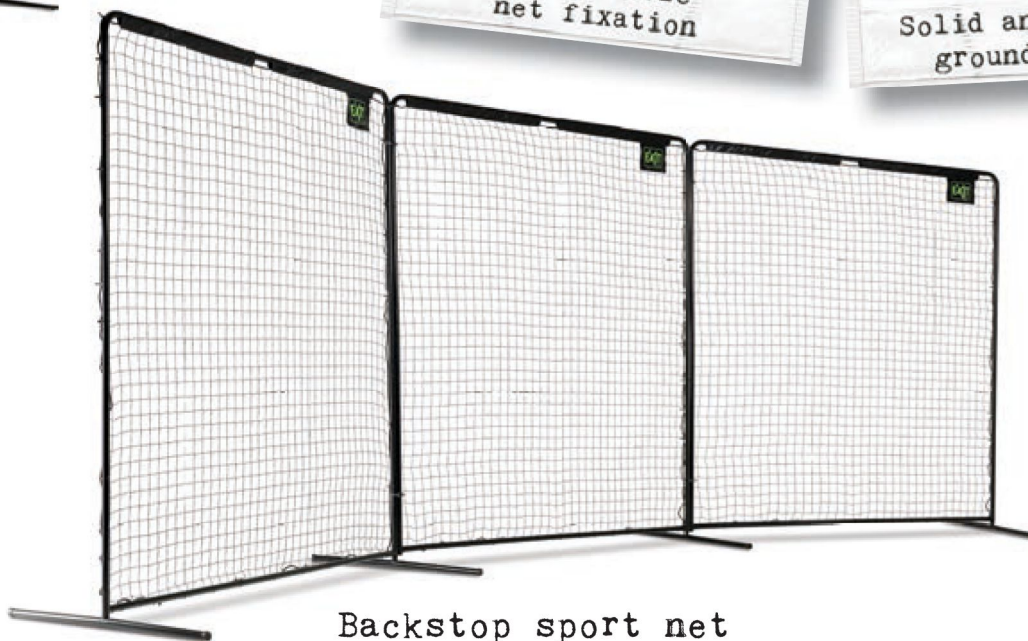

# Backstop sport net

Backstop sport net  
300x600cm

Sustainable  
net fixation

Solid anchoring and  
ground fixation

Backstop sport net  
300x900cm

Long feet for extra  
stability

 Check our product movies:  
[youtube.com/dutchtoysgroup](https://youtube.com/dutchtoysgroup)