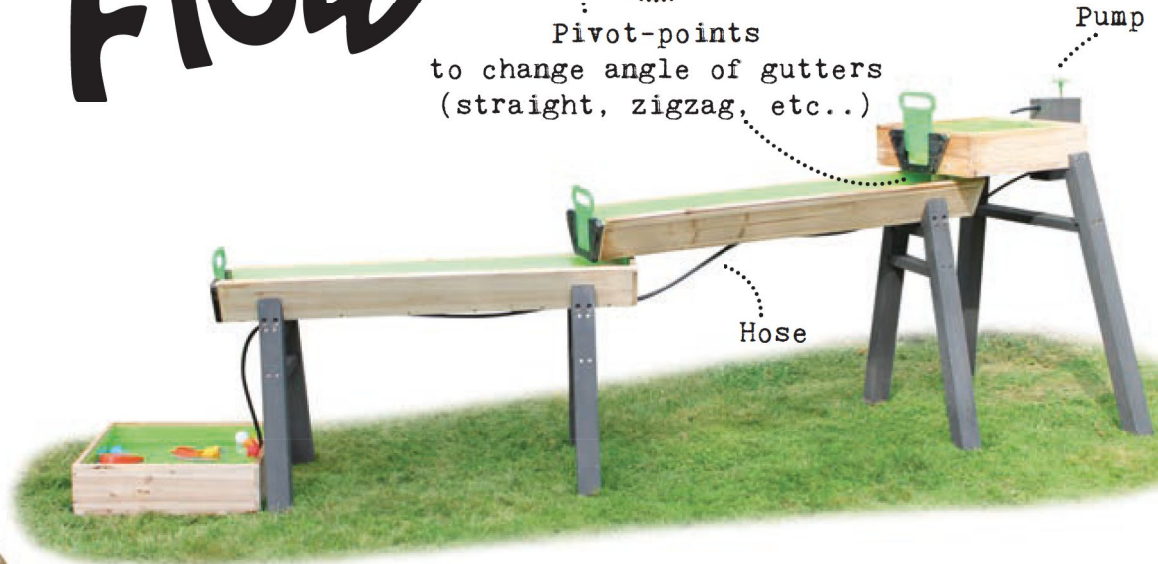

AquaFlow super-set

- 2 higher gutters
- 3 sluices
- Upper and lower water tray
- Pump-system to circulate water