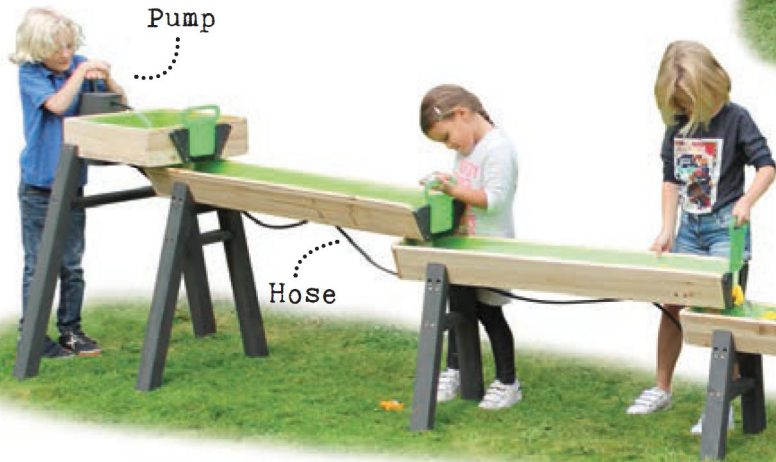

AquaFlow mega-set

- 4 gutters
- 5 sluices
- Upper and lower water tray
- Pump-system to circulate water

TIP!