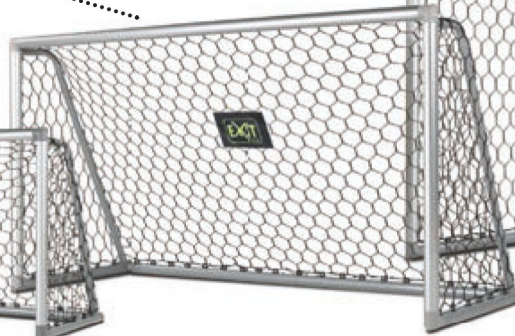

## Aluminium Football Goals

meets  
standard  
PrEN16579

Scala goal  
300x100cm

Scala goal  
220x120cm

Scala goal  
300x200cm

meets  
standard  
EN-748

Scala goal  
500x200cm

**TIP!**