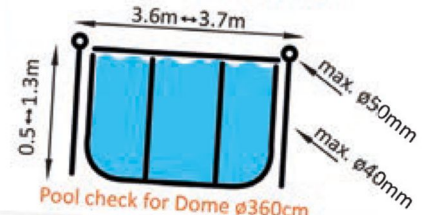

Pool check for Dome ø300cm

Pool check for Dome ø360cm

EXIT Round pool domes fit most common round frame pools. CHECK HERE!