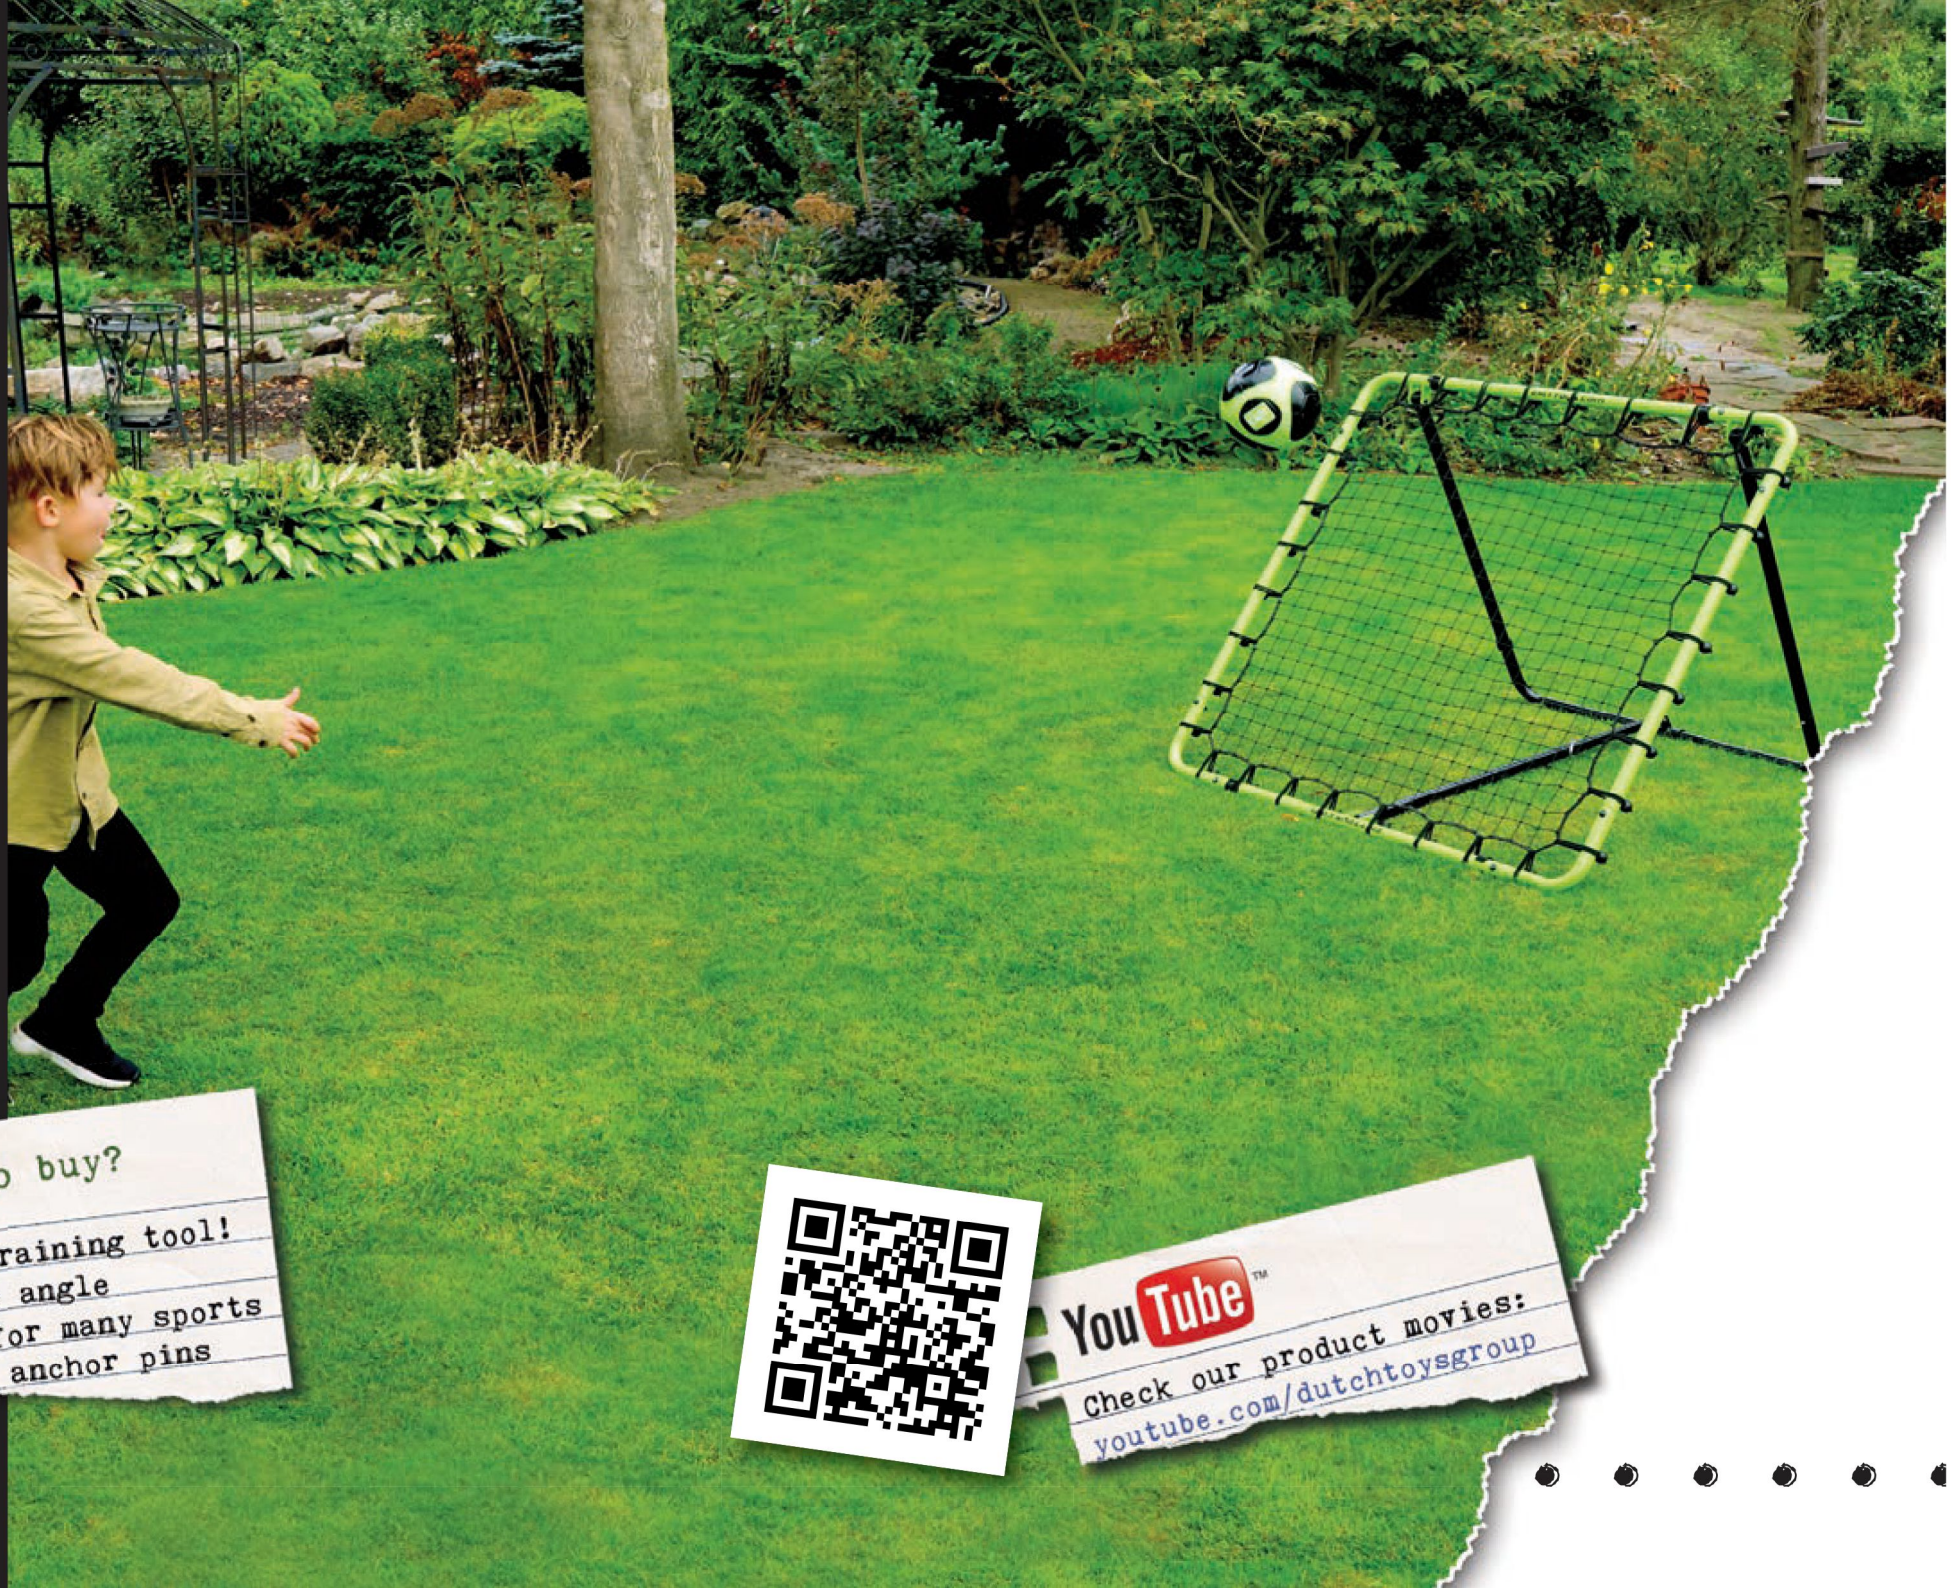

## PANNA - The rules

- You play 1 against 1 or 2 against 2.
- A game lasts 3 minutes, highest score wins.
- You have to try to score within 30 seconds.
- A panna is an immediate end to the game!!
- In case of a tie, there is a 30sec extension.
- After that, a toss of a coin decides.
- Respect and fair play are essential in panna.

## What is PANNA?

- A panna (or nutmeg) is a technique used in (street)football. The aim is to kick the ball between an opponent's legs (feet). When you play a Panna game, making a panna to your opponent means: GAME OVER - YOU WIN!

### Why to buy?

- Ultimate training tool!
- Adjustable angle
- Suitable for many sports
- Including anchor pins

**You**Tube™

Check our product movies:  
[youtube.com/dutchtoysgroup](https://youtube.com/dutchtoysgroup)