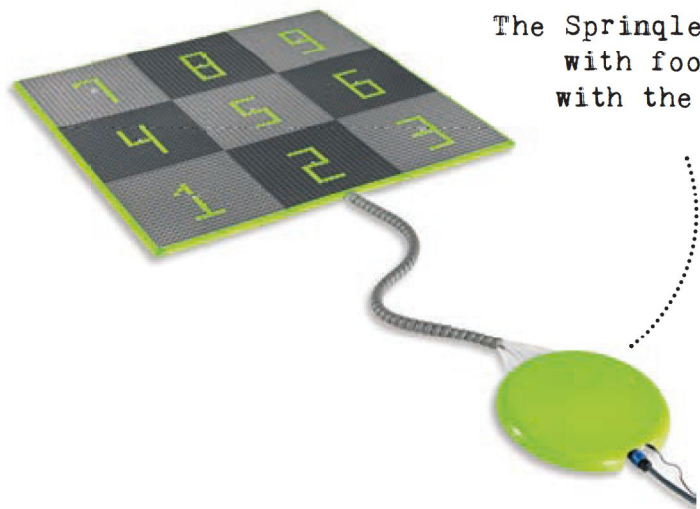

# sprinkle

Interactive Waterplay Tiles

create your own games and layout with the click blocks

The Sprinkle can be operated with foot control or with the Sprinkle app

Sprinkle waterplay tiles M (9 tiles)  
- 3x3 tiles square (1,5x1,5m) or;  
- hopscotch 1-to-9

Sprinkle waterplay tiles L (25 tiles)  
- 5x5 tiles square (2,5x2,5m) or;  
- 3x3 tiles square (1,5x1,5m) or;  
- hopscotch 1-to-9

- Why to buy?
- 360-degree rotation
  - Bounce elements under seats
  - Unique anchoring system
  - Attractive design