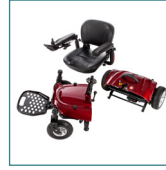

Cobalt
Transportable Power Wheelchair Rear-Wheel Drive

HCPCS: K0821

FIGURE A

- Full-size performance in a lightweight, easily transportable power wheelchair
- Quick and easy disassembly (Figure A)
- Height-adjustable swivel seat features fold-down backrest
- Armrests are padded, adjustable and removable
- Adjustable-length controller mount
- Optional swing-away controller arm (Item #AA4100) sold separately
- Adjustable, flip-up footplate
- Optional elevating leg rests (requires Item #AE2500 & Item #LK3JELR) sold separately
- Positioning belt included
- Armrest-mounted reflectors
- Programmable controller
- Flat-free, non-marking tires
- Easy free-wheel operation
- Anti-tip wheels

PRODUCTS	Description
COBALTL16FS	Blue, 1/cs
COBALTRD16FS	Red, 1/cs

SPECIFICATIONS	Description
HCPCS	K0821
Weight Capacity	250 lbs.
Top Speed	4 mph
Maximum Range	8 miles
Turning Radius	29"
Climbing Angle	6°
Ground Clearance	2"
Dimensions	38.5" (L) x 24" (W)
Floor-to-Seat Height	20" - 23"
Seat Dimensions	18" (W) x 15" (D)
Controller	Dynamic Shark 40A
Motors (2)	24V x 120W x 4700 rpm
Batteries (pair)	12V x 21AH
Charger	2A Offboard
Brakes	Electromagnetic
Caster Wheels	8" x 2" Solid
Drive Wheels	9" x 3" Flat-free
Base Weight	85 lbs.
Battery Weight (pair)	28 lbs.